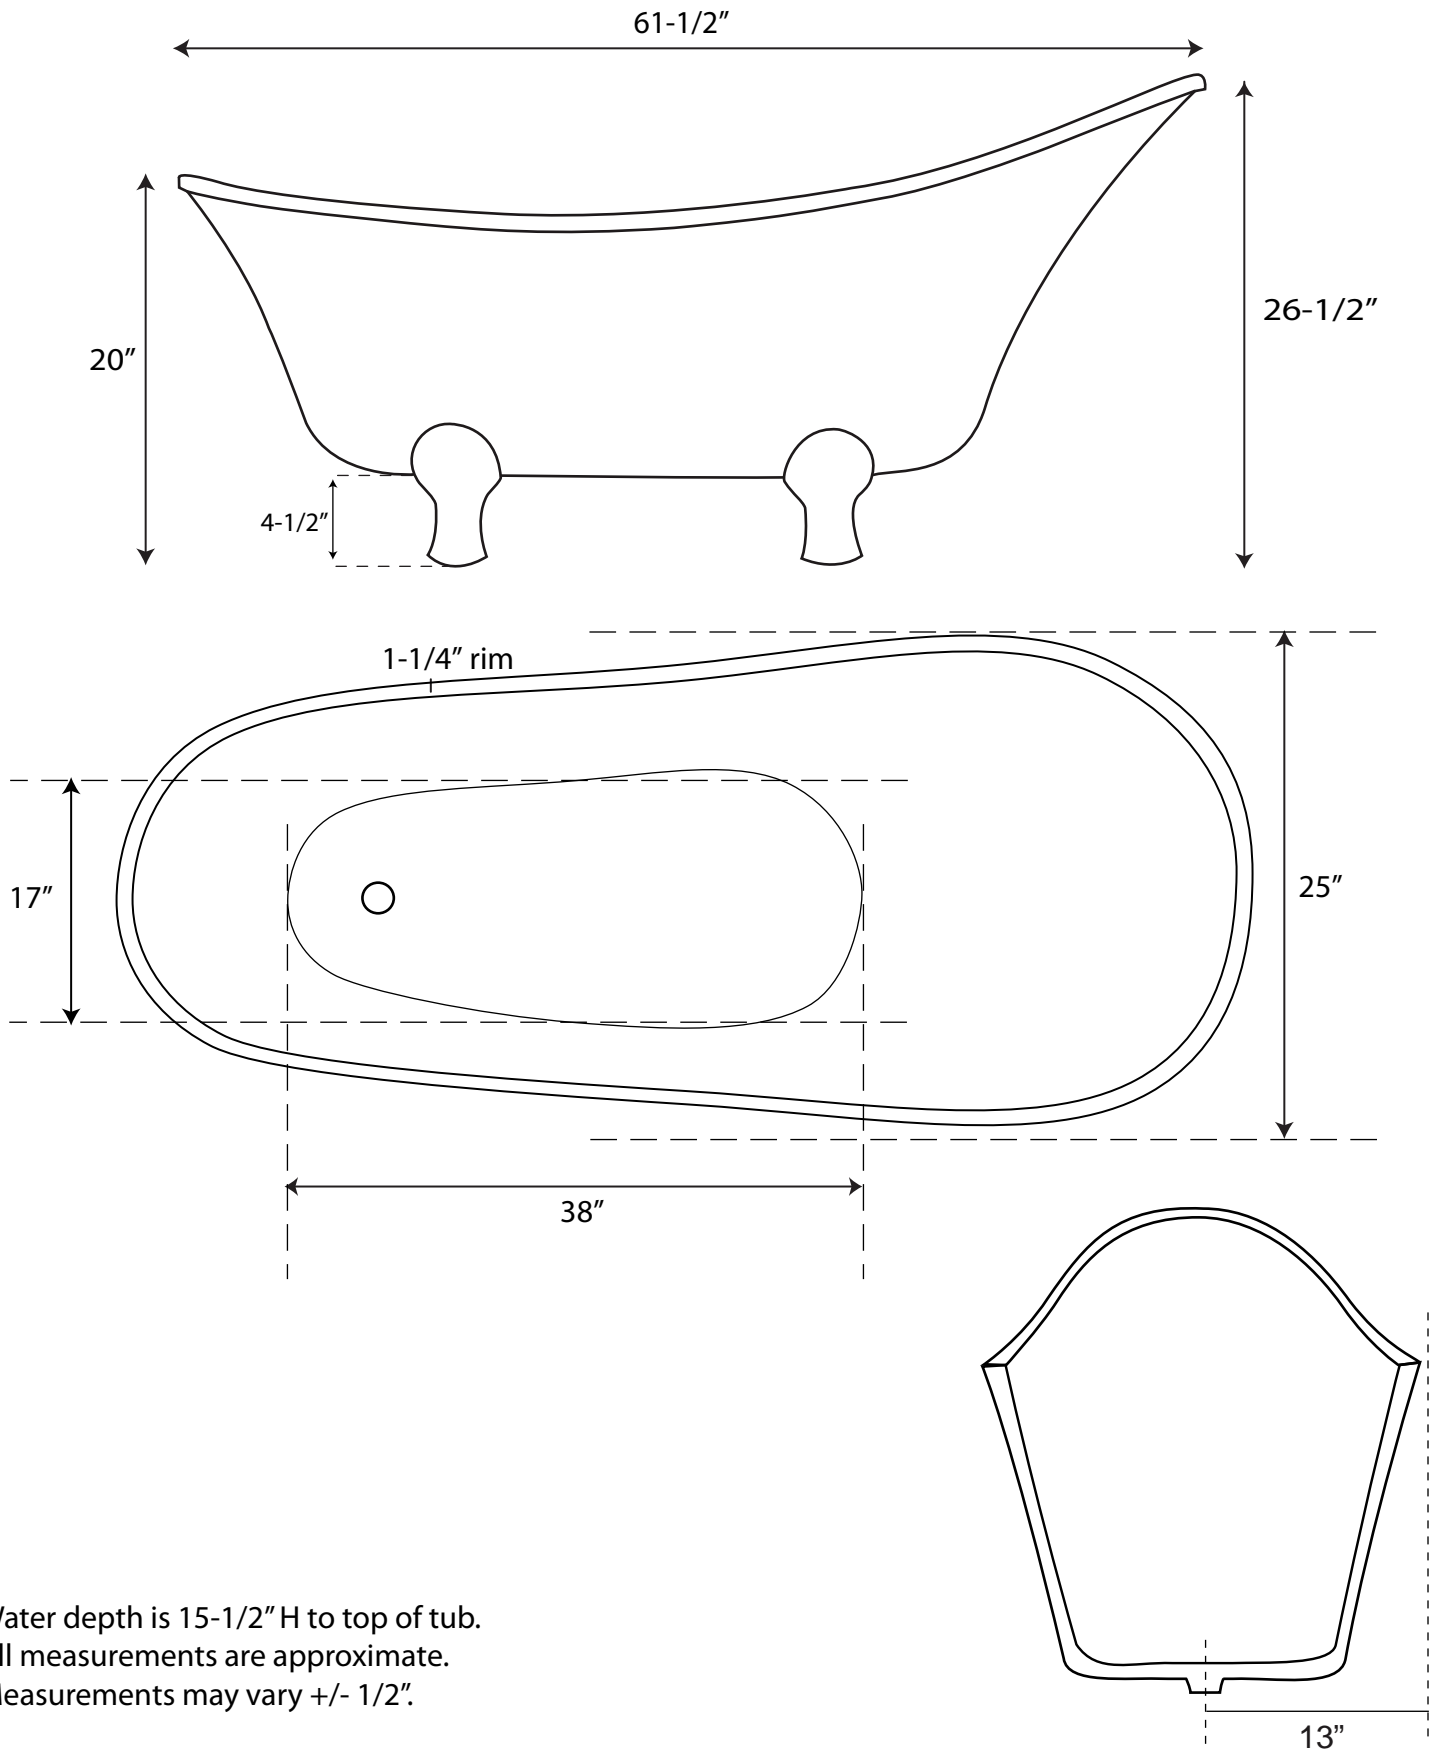

62" Linus Modern Acrylic Slipper Tub

Tub dimensions: 61-1/2" L x 25" W x 26-1/2" H

Tub water capacity: 43 gallons

Tub weight uncrated: 100 lbs. Tub weight crated: 325 lbs.

Water depth is 15-1/2" H to top of tub.
All measurements are approximate.
Measurements may vary +/- 1/2".