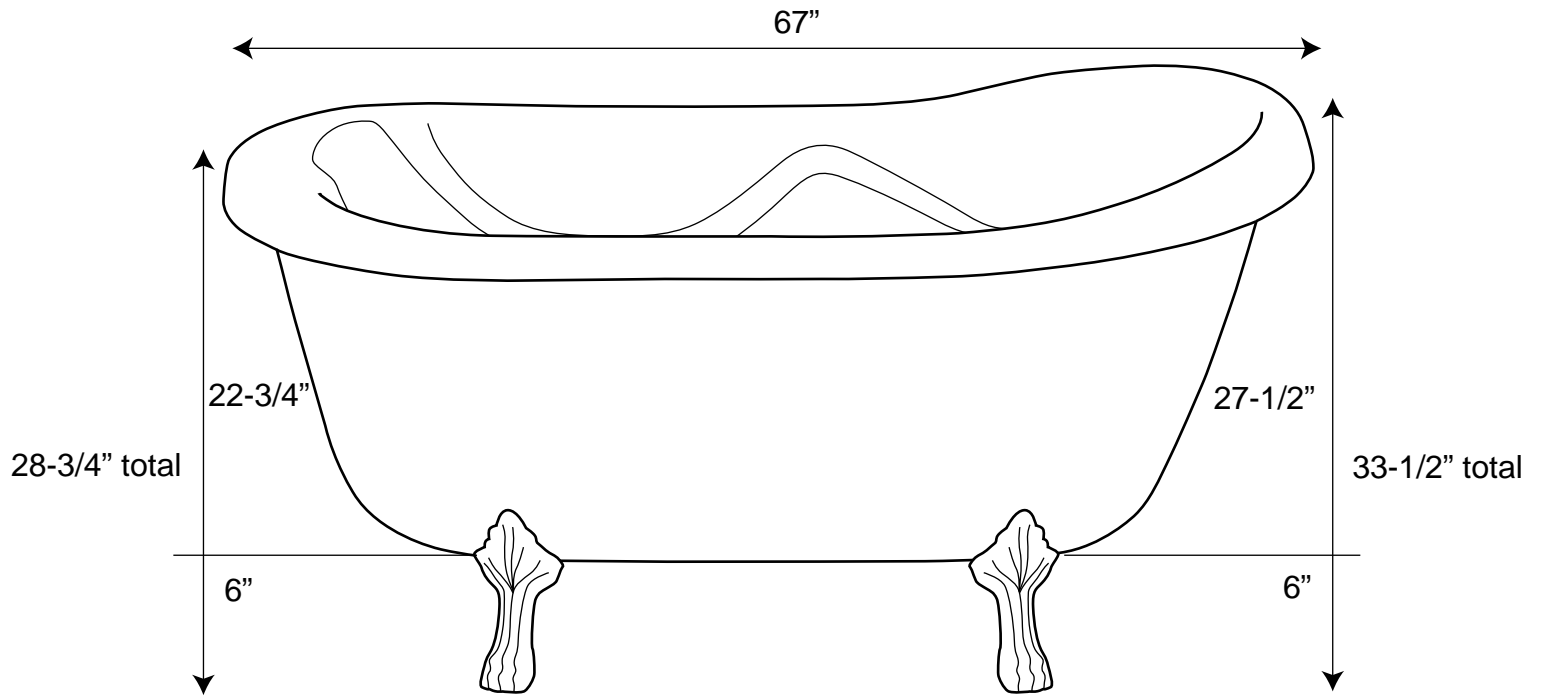

# 67" Anelle Acrylic Slipper Tub

Tub Dimensions: 67" L x 34-1/2" W x 33-1/2" H.

Tub water capacity: 53 gallons to the top of tub.

Tub Weight Uncrated: 100 lbs. Tub Weight Crated: 325 lbs.

Water depth is 20" H to top of tub.  
All measurements are approximate.  
Measurements may vary +/- 1/2".