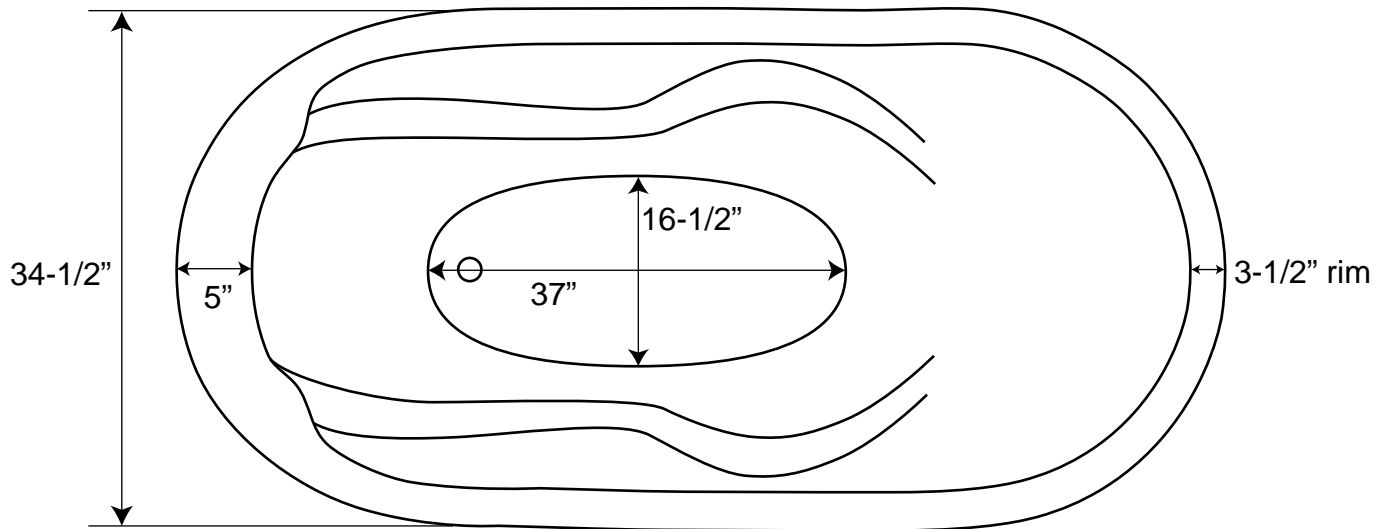

# 67" Anelle Acrylic Slipper Tub

Tub Dimensions: 67" L x 34-1/2" W x 33-1/2" H.

Tub water capacity: 53 gallons to the top of tub.

Tub Weight Uncrated: 100 lbs. Tub Weight Crated: 325 lbs.

Water depth is 20" H to top of tub.  
All measurements are approximate.  
Measurements may vary +/- 1/2".