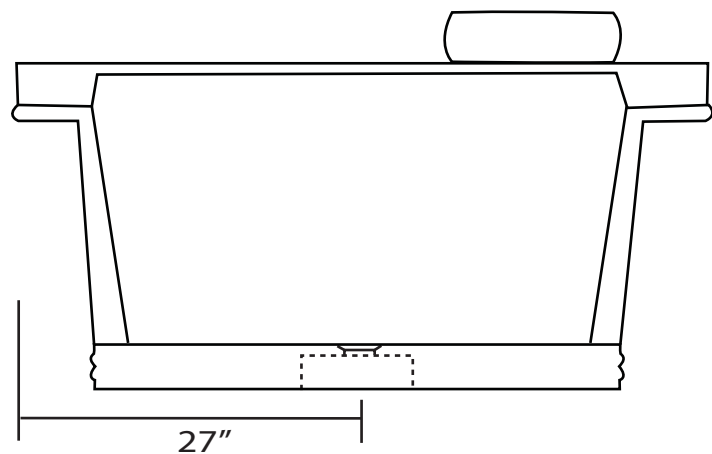

78" Lucca Rectangular Copper Soaking Bathtub

Tub Dimensions: 78" L x 54-1/4" W x 27-1/2" H.

Water Capacity: 180 gallons

Tub Weight Uncrated: 215 lbs. Tub Weight Crated: 440 lbs.

Tub is 20" deep at drain.
All measurements are approximate.
Measurements may vary +/- 1/2".