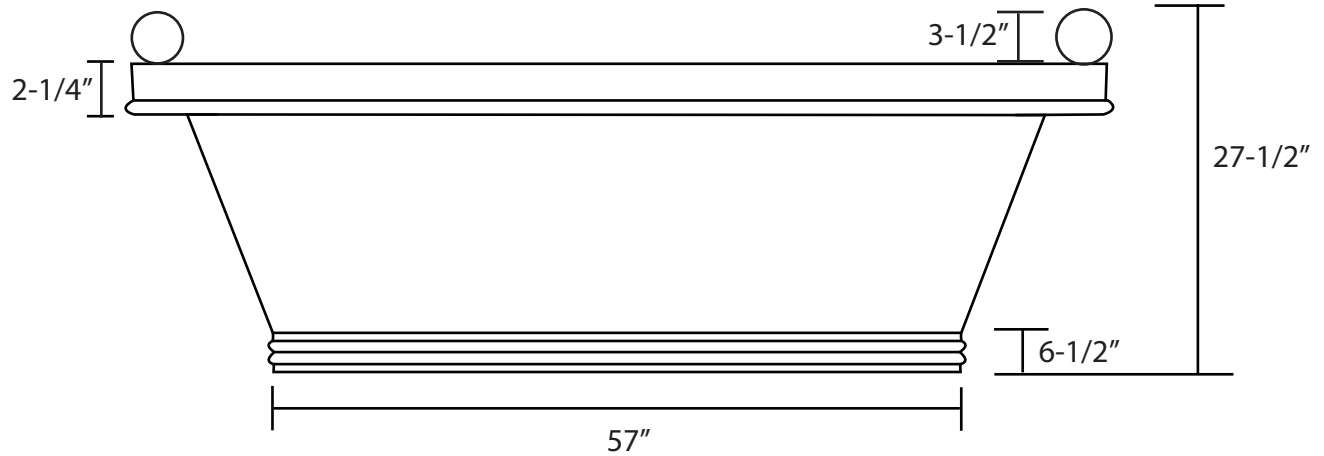

78" Lucca Rectangular Copper Soaking Bathtub

Tub Dimensions: 78" L x 54-1/4" W x 27-1/2" H.

Water Capacity: 180 gallons

Tub Weight Uncrated: 215 lbs. Tub Weight Crated: 440 lbs.

Tub is 20" deep at drain.
All measurements are approximate.
Measurements may vary +/- 1/2".