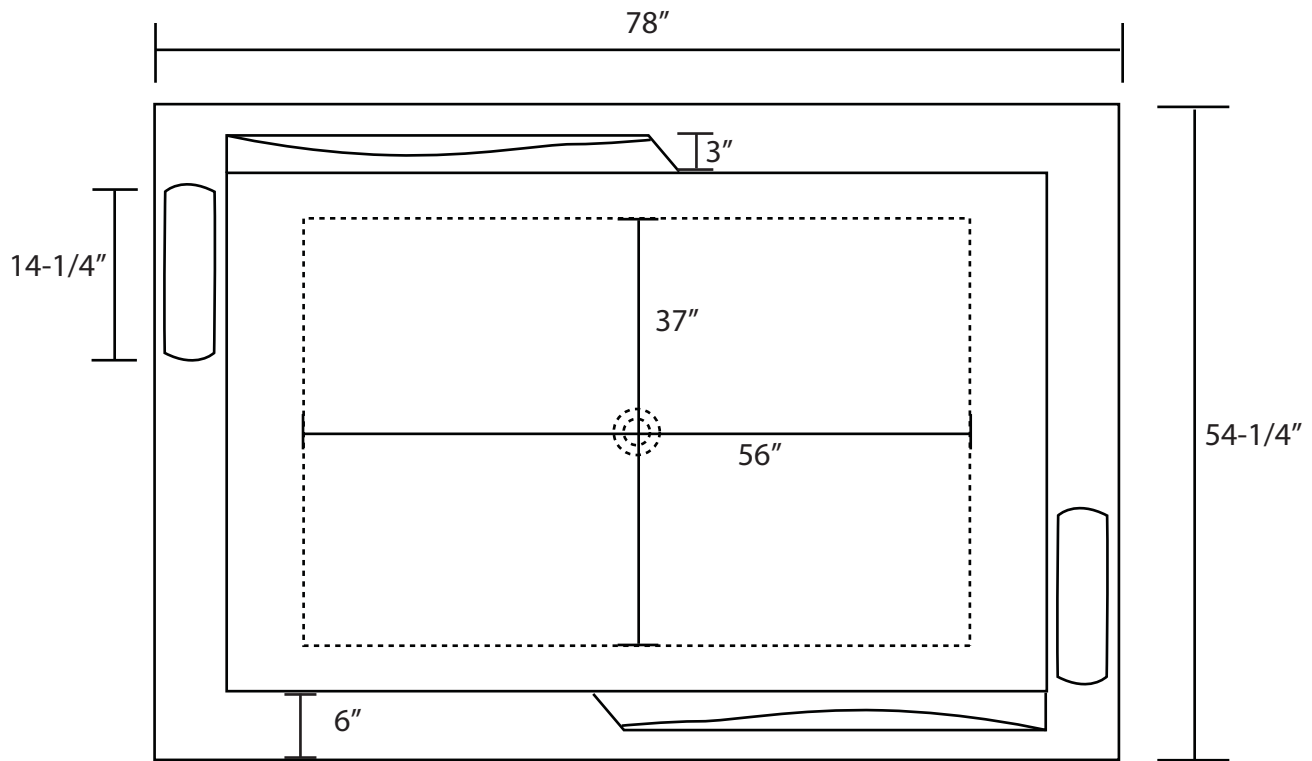

78" Lucca Rectangular Copper Soaking Bathtub

Tub Dimensions: 78" L x 54-1/4" W x 27-1/2" H.

Water Capacity: 180 gallons

Tub Weight Uncrated: 215 lbs. Tub Weight Crated: 440 lbs.

Tub is 20" deep at drain.
All measurements are approximate.
Measurements may vary +/- 1/2".