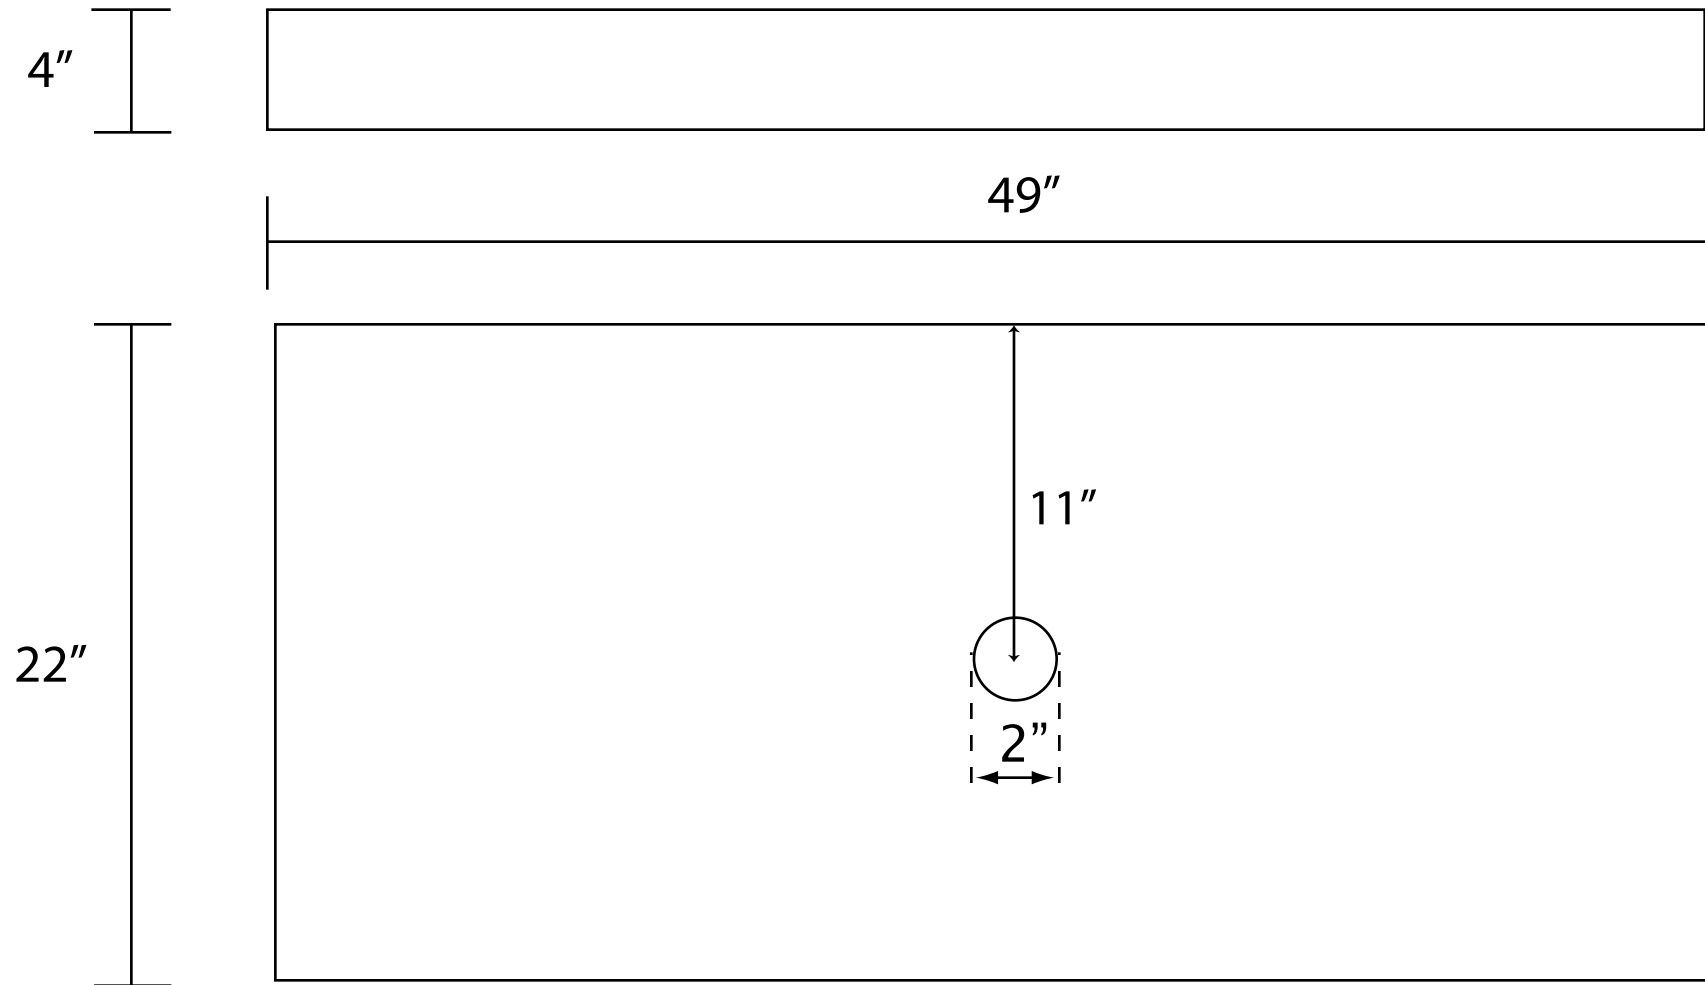

49" Stone Countertop - Vessel Sink - No Faucet Drilling

Granite is 3/4" thick.