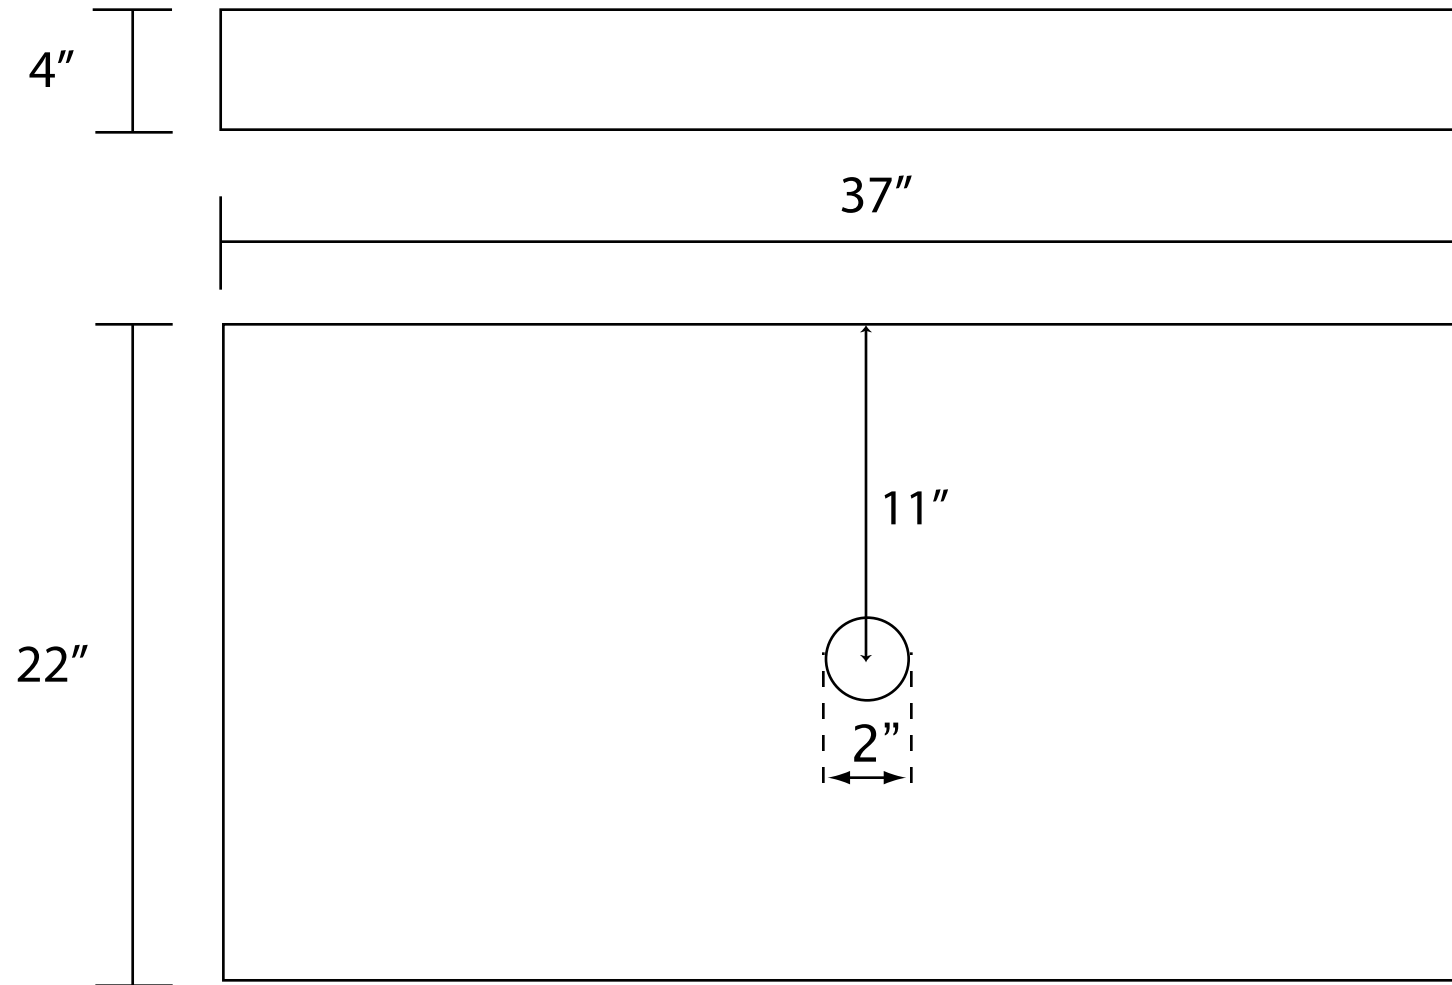

37" Stone Countertop - Vessel Sink - No Faucet Drilling

Granite is 3/4" thick.