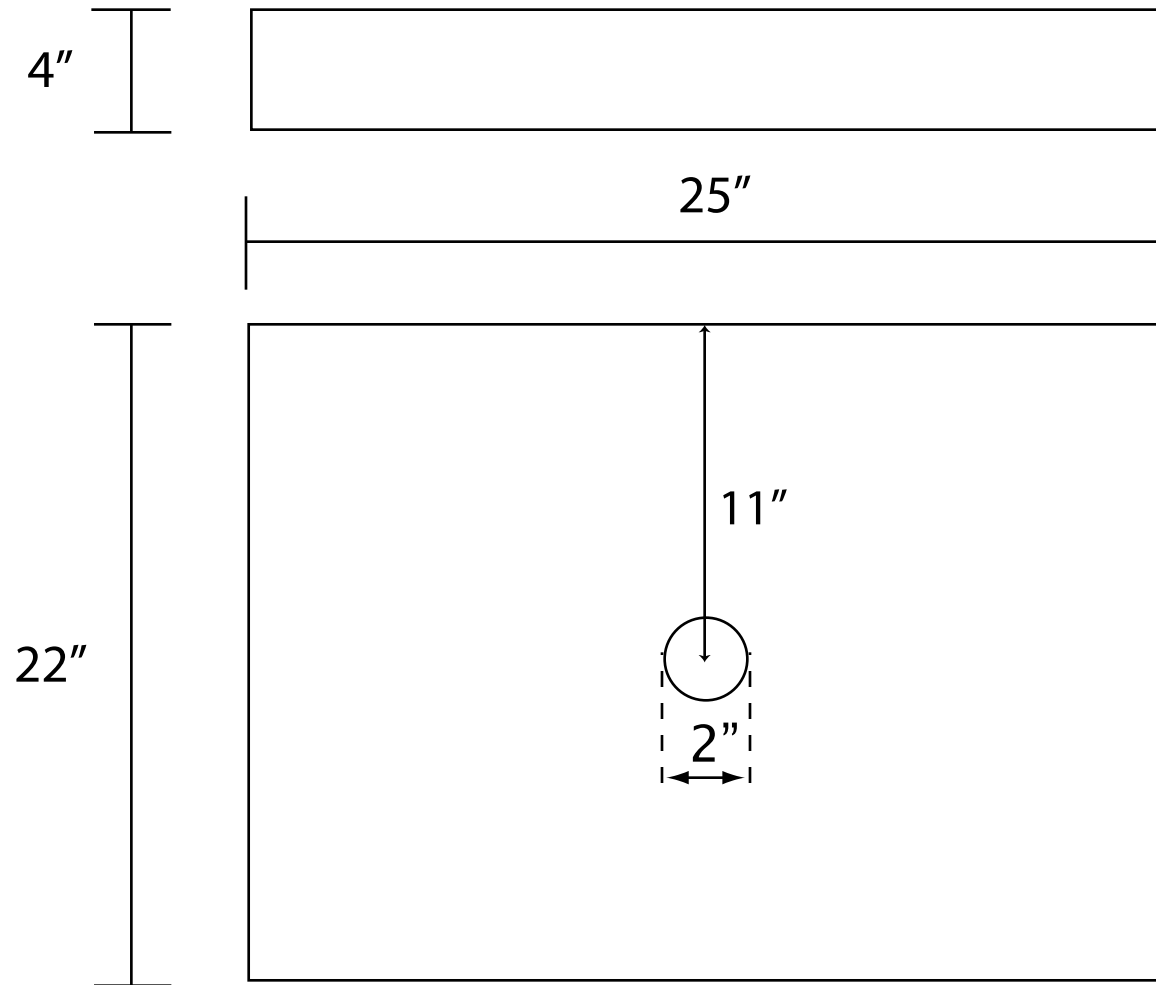

25" Stone Countertop - Vessel Sink - No Faucet Drilling

Granite is 3/4" thick.