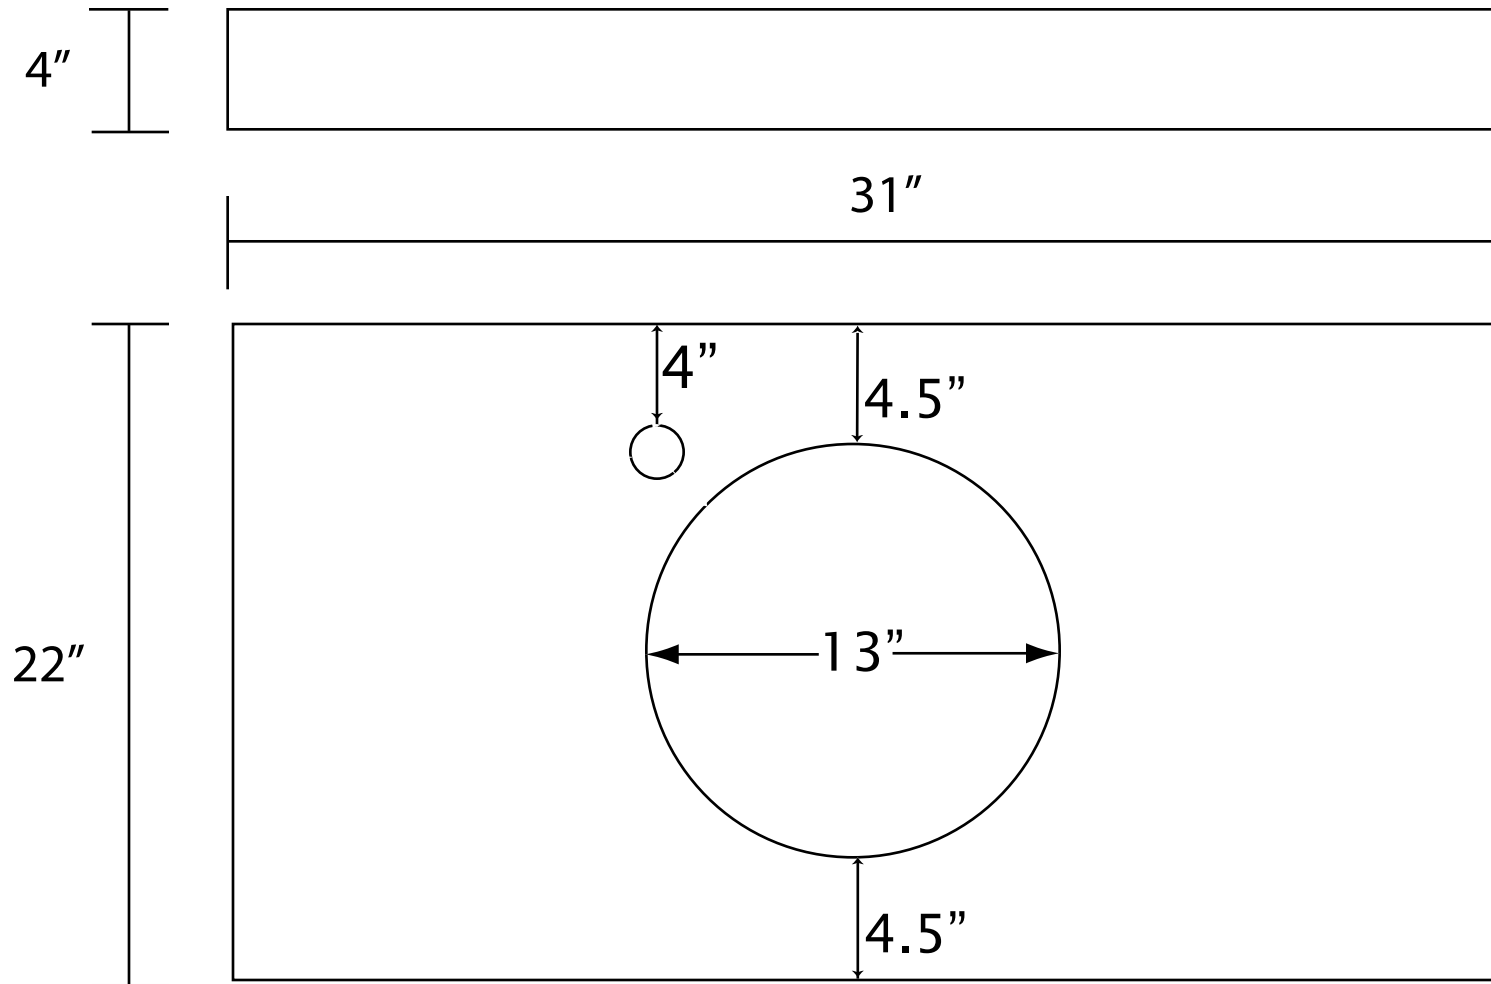

31" Stone Countertop - Semi-Recessed Sink - Offset Single Hole Faucet Drilling

Faucet hole drilling is 1-3/8" diameter.
Granite is 3/4" thick.