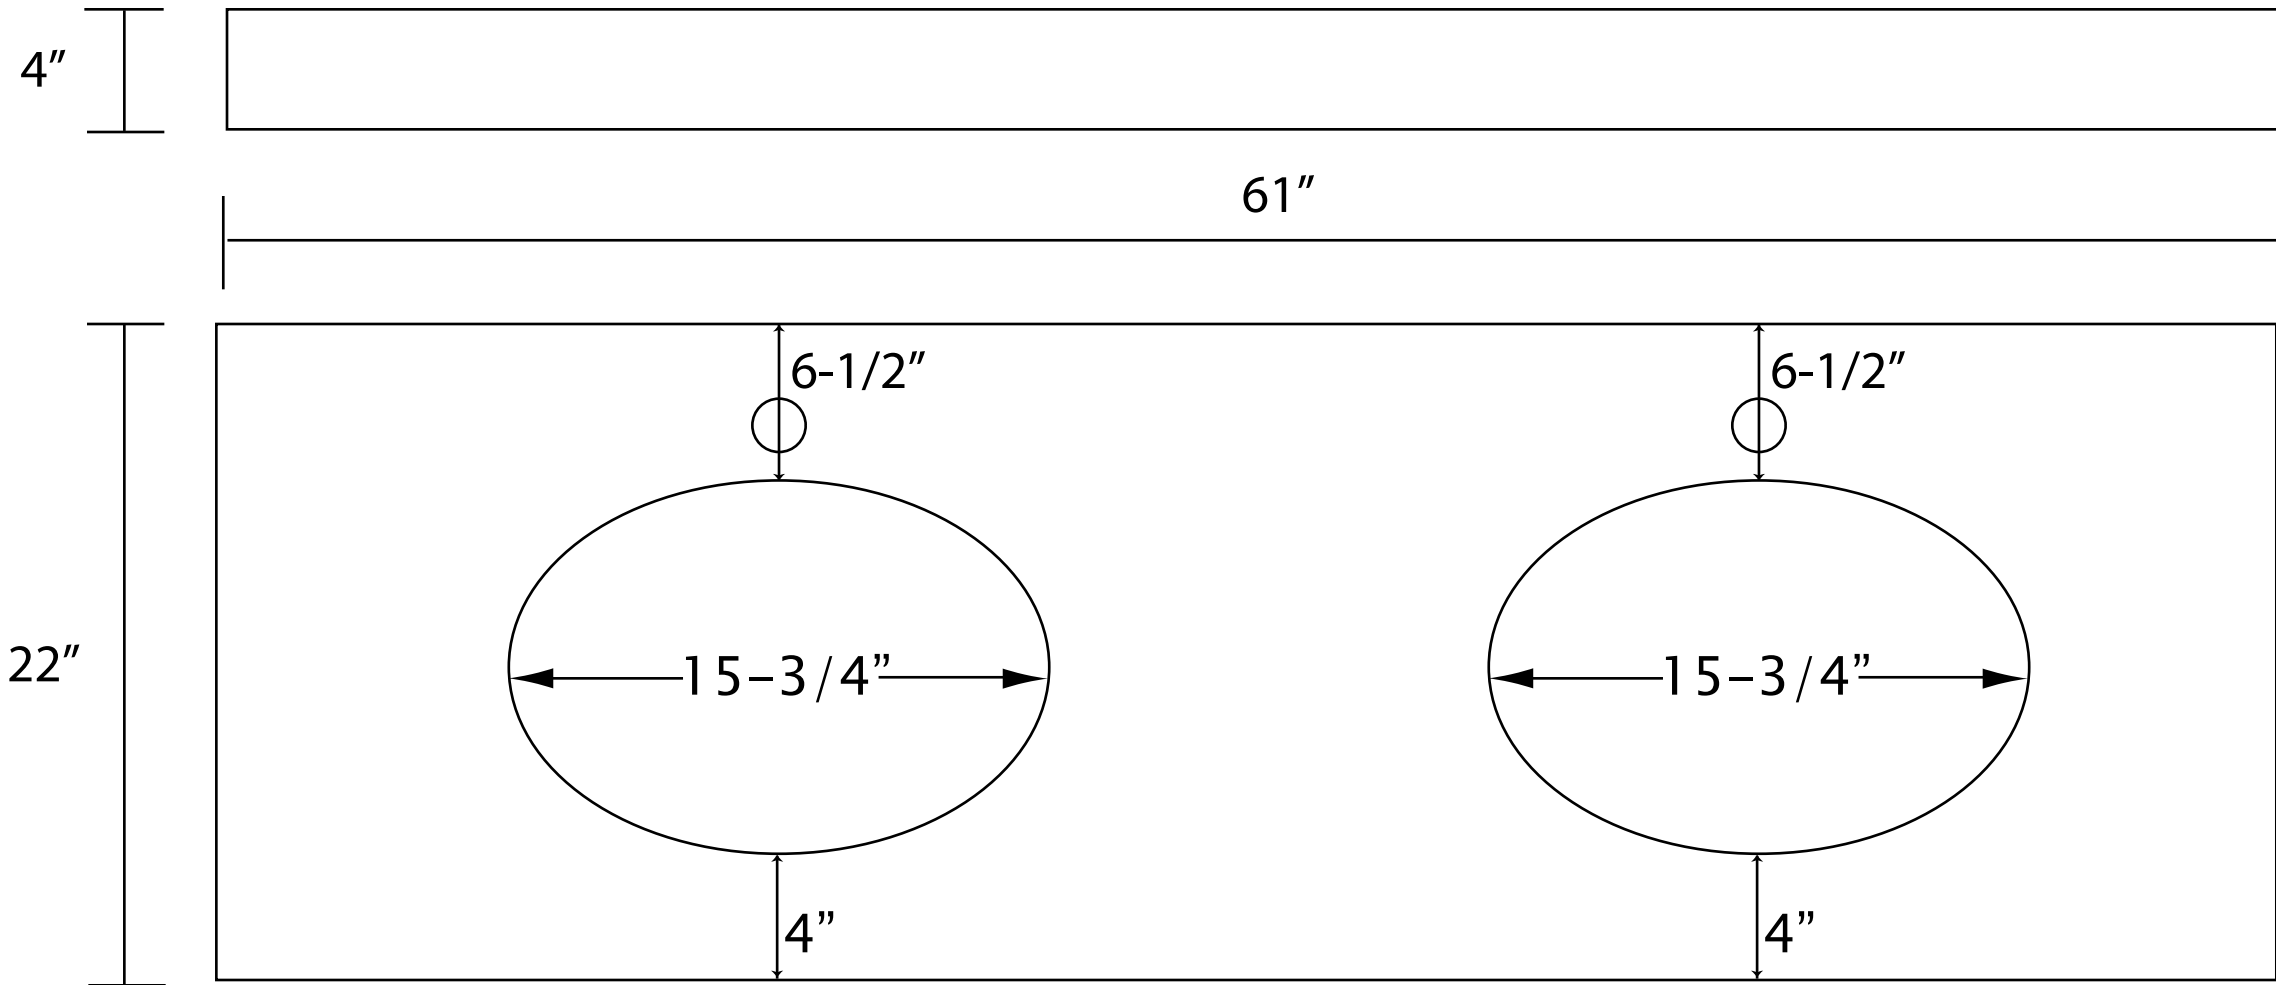

# 61" Stone Countertop - Double Undermount Sinks - Single Hole Faucet Drillings

Faucet hole drillings are 1-3/8" diameter.  
Granite is 3/4" thick.