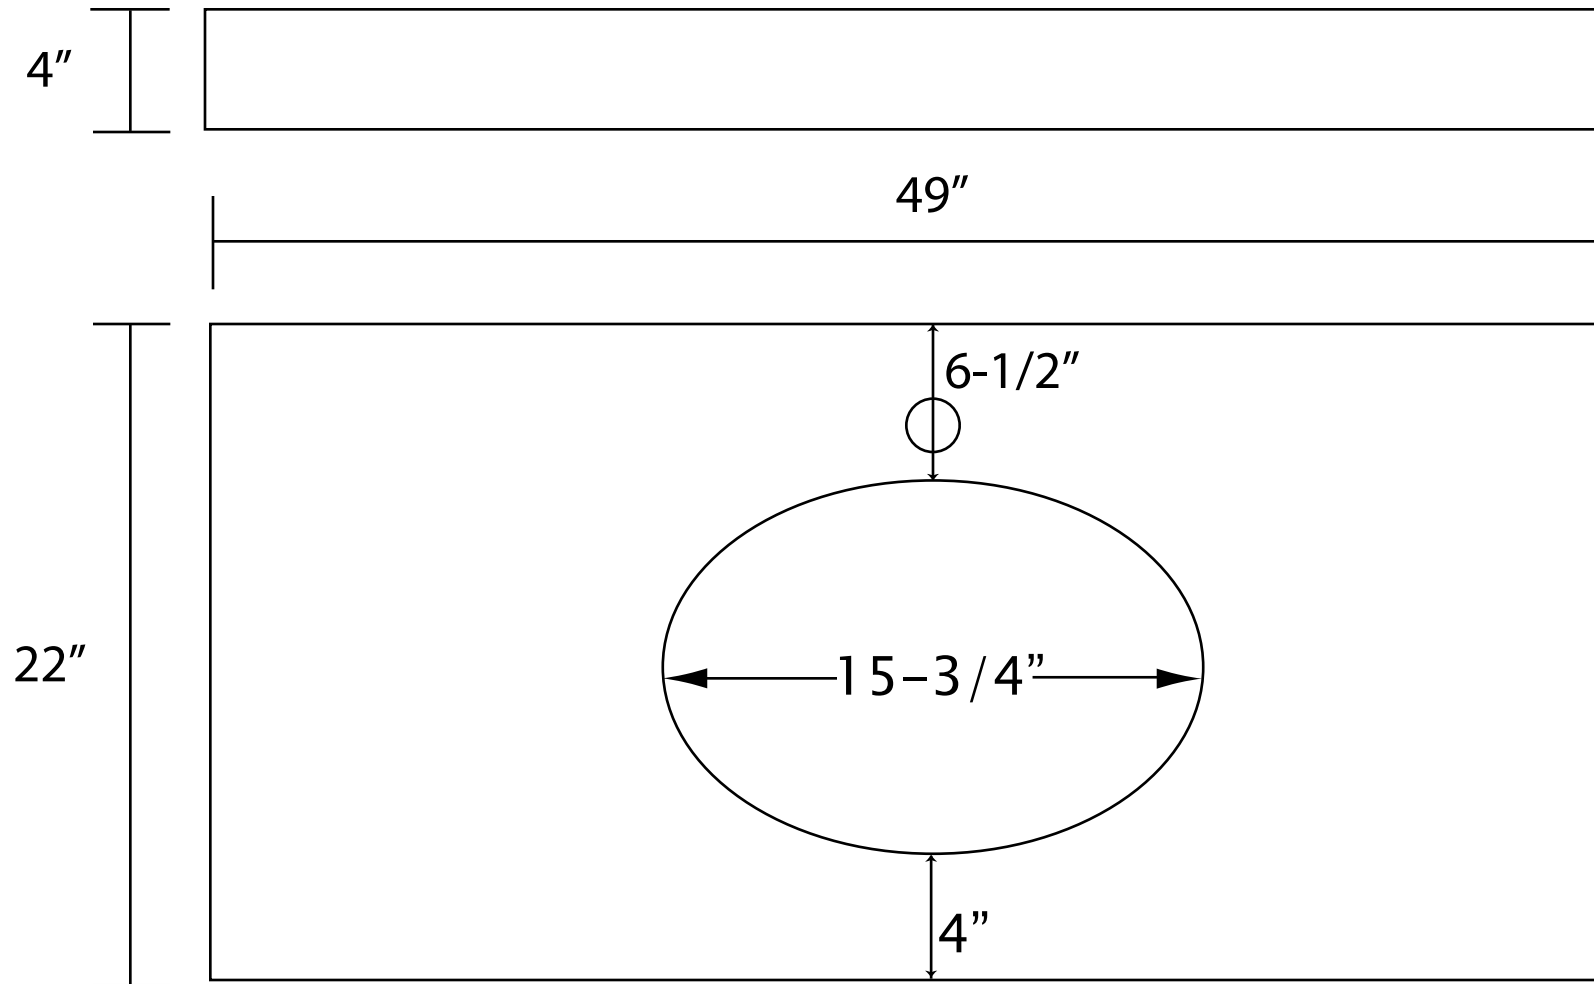

# 49" Stone Countertop - Undermount Sink - Single Hole Faucet Drilling

Faucet hole drilling is 1-3/8" diameter.  
Granite is 3/4" thick.