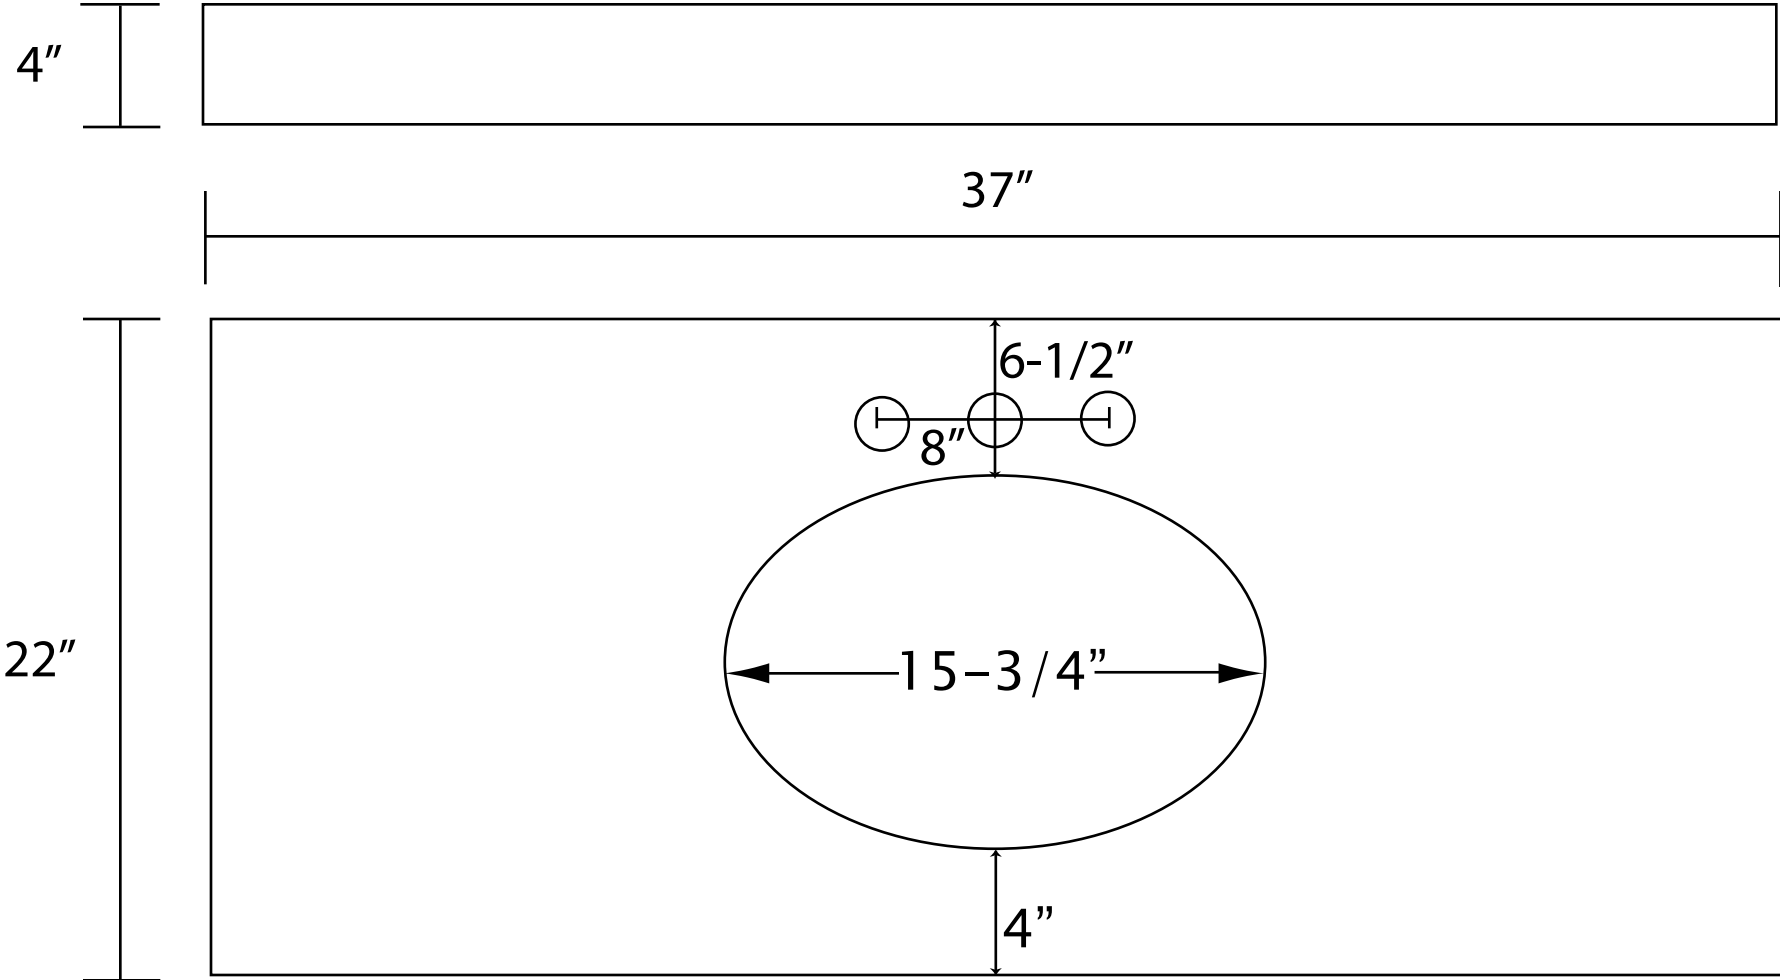

# 37" Stone Countertop - Undermount Sink - 8" Widespread Faucet Drillings

Faucet hole drillings are 1-3/8" diameter.  
Granite is 3/4" thick.