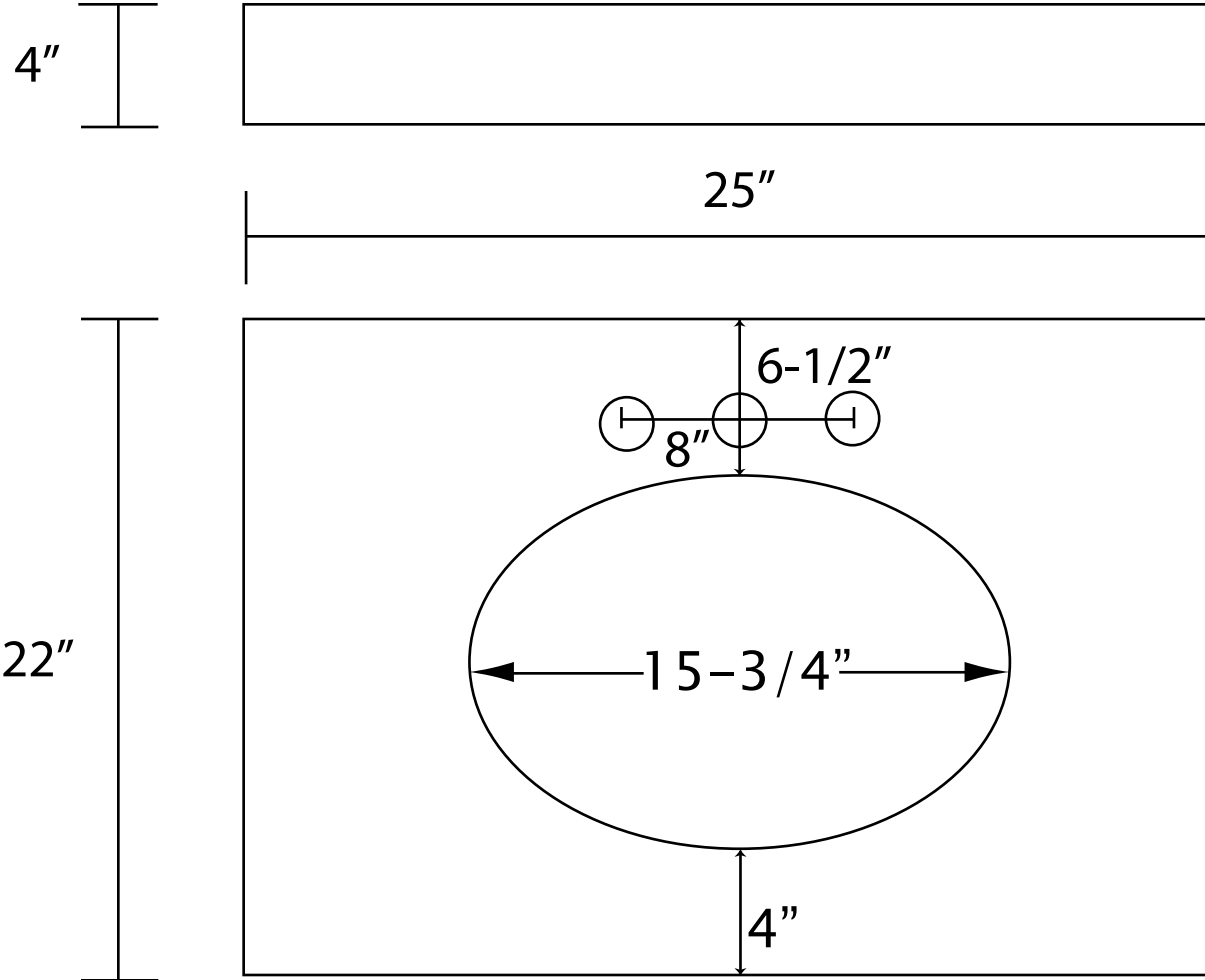

# 25" Stone Countertop - Undermount Sink - 8" Widespread Faucet Drillings

Faucet hole drillings are 1-3/8" diameter.  
Granite is 3/4" thick.