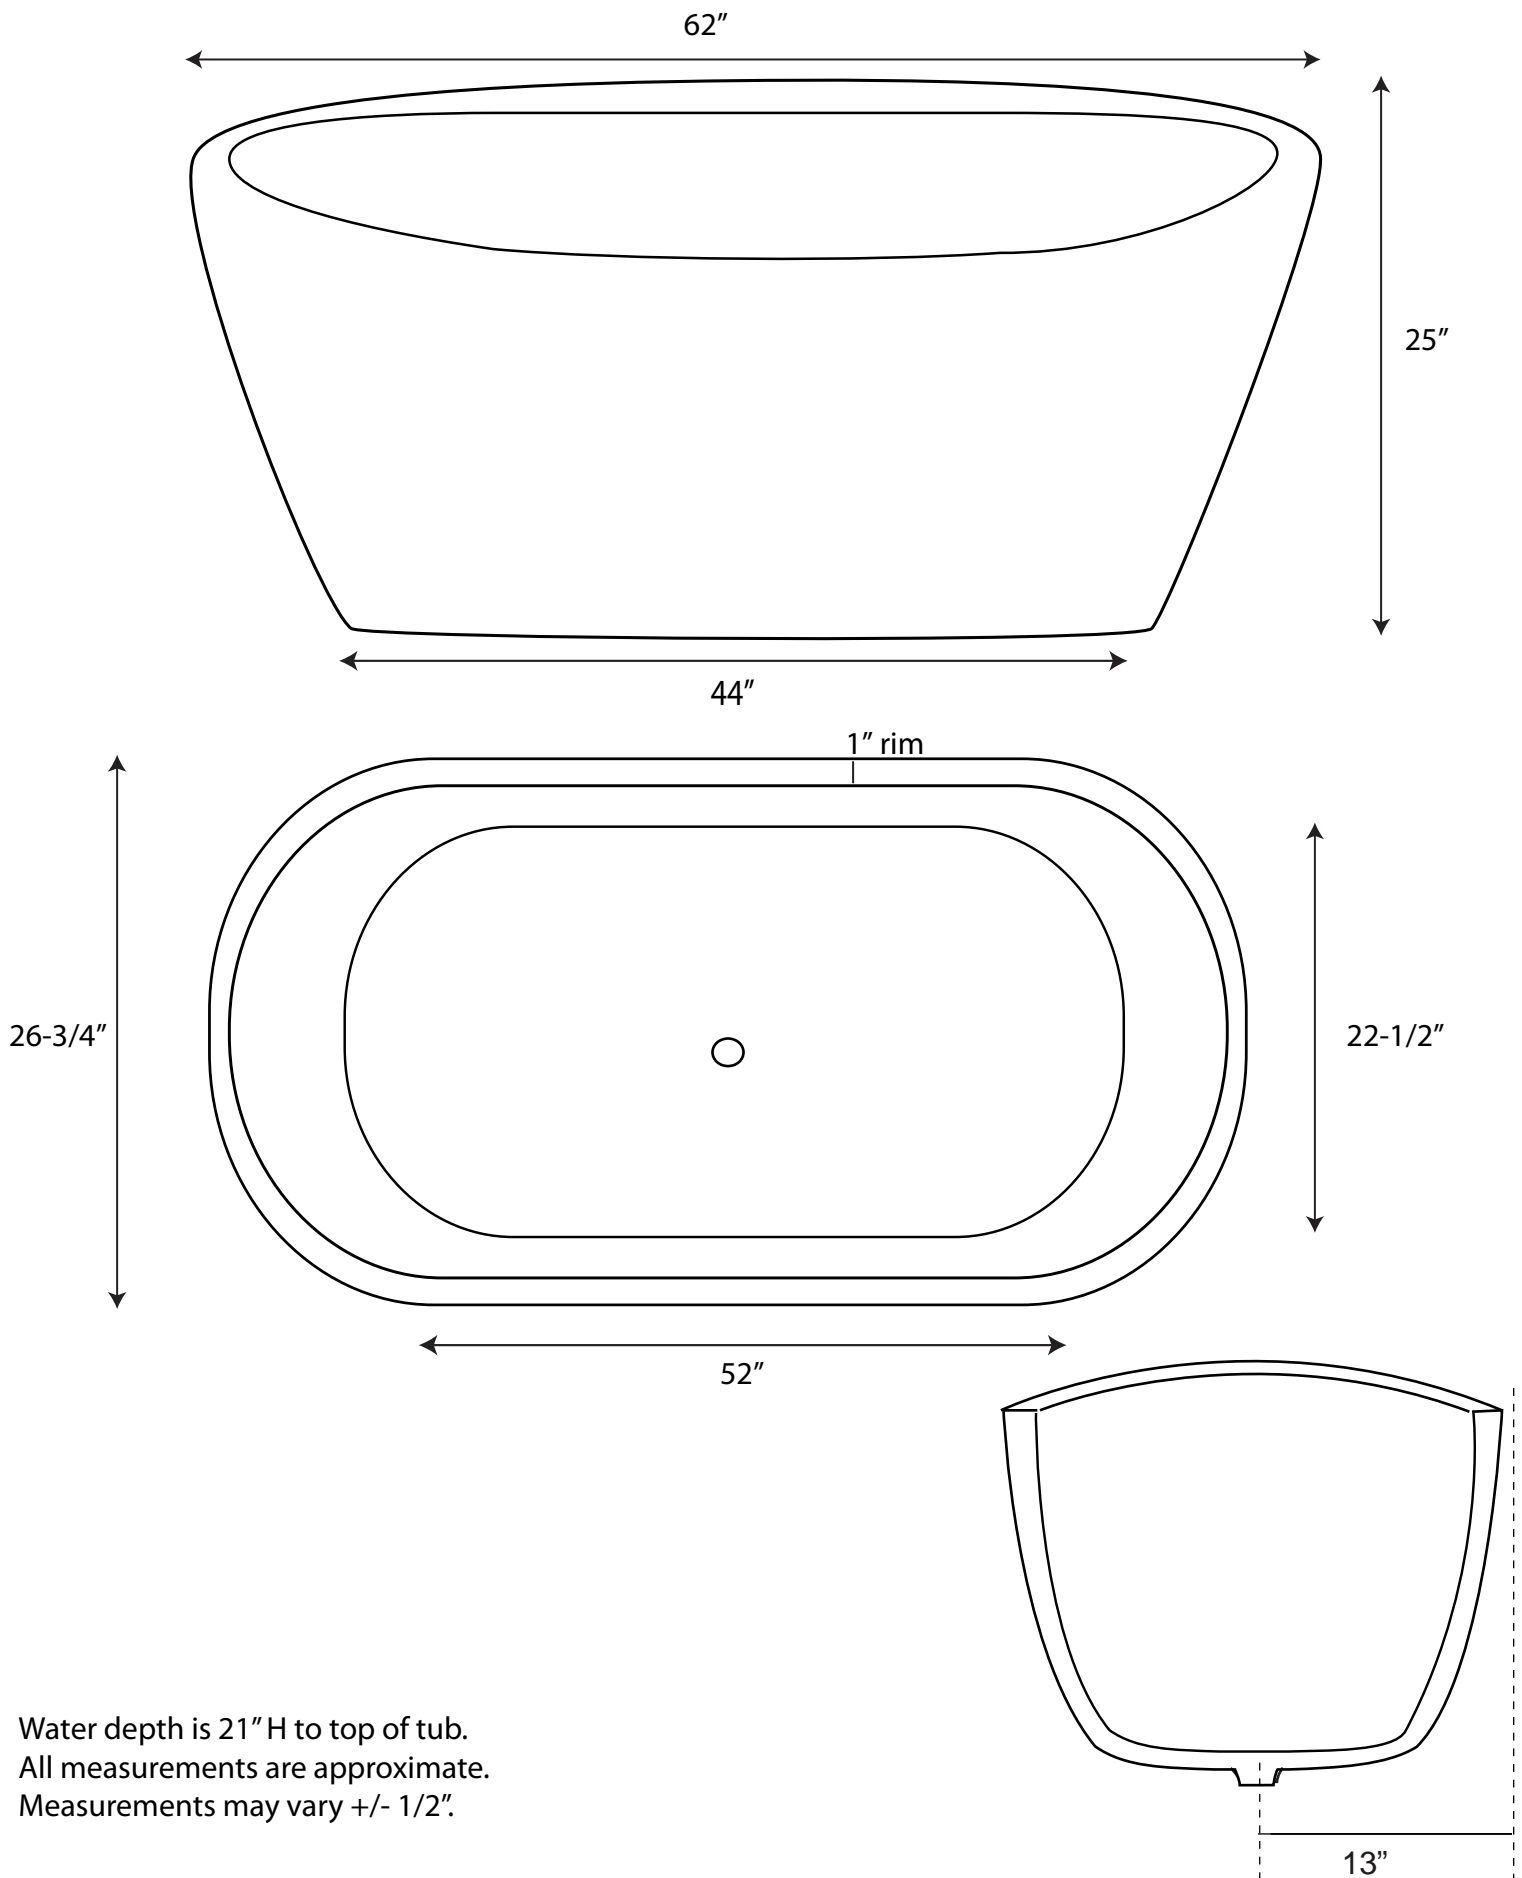

# Lucina Freestanding ResinTub

Tub dimensions: 62" L x 26-3/4" W x 25" H.

Tub water capacity: 106 gallons to the top of tub.

Tub weight uncrated: 286 lbs. Tub weight crated: 511 lbs.

Water depth is 21" H to top of tub.  
All measurements are approximate.  
Measurements may vary +/- 1/2".