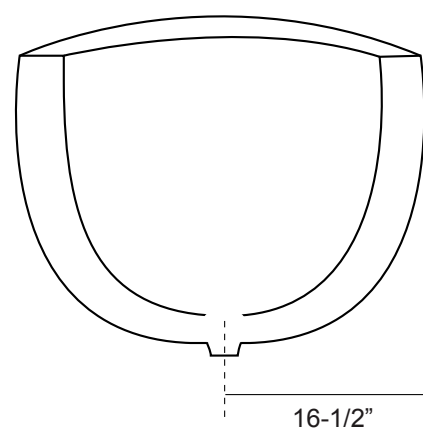

Kaya Freestanding Resin Tub on Short Plinth

Tub Dimensions: 70-1/2" L x 33" W x 19-1/4" H.

All measurements are approximate.

5 year manufacturer's warranty.

Tub Weight Uncrated: 231lbs. Tub Weight Crated: 456 lbs.

Water depth is 16-1/2" to the top of tub.

All measurements are approximate.

Measurements may vary +/- 1/2".