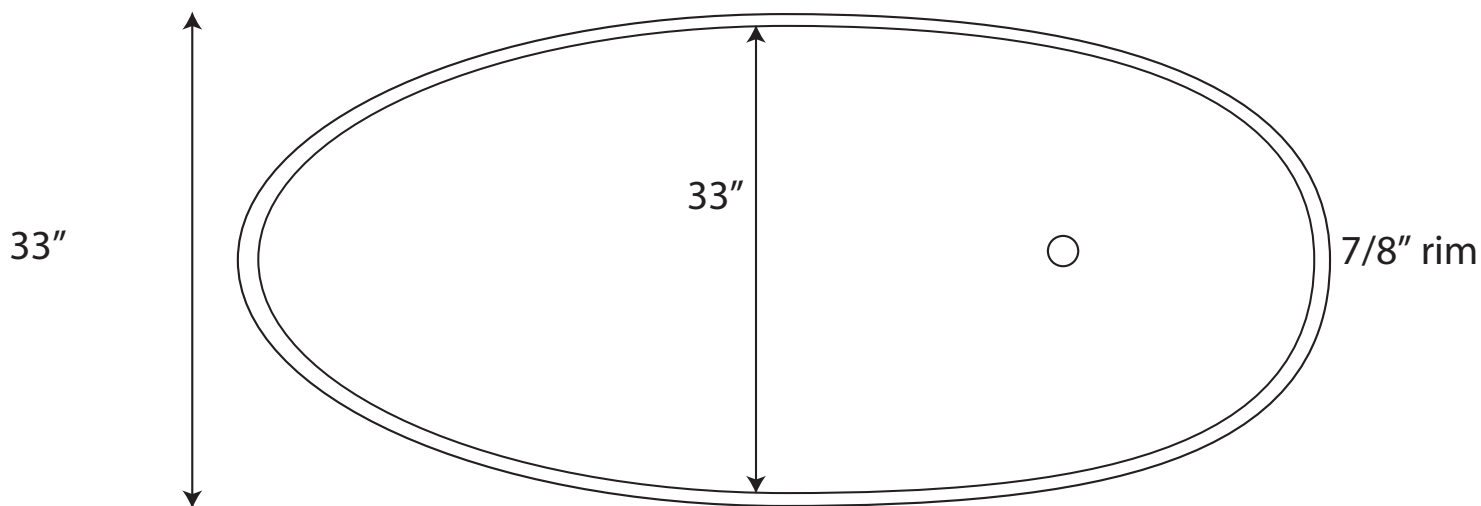

Kaya Freestanding Resin Tub on Short Plinth

Tub Dimensions: 70-1/2" L x 33" W x 19-1/4" H.

All measurements are approximate.

5 year manufacturer's warranty.

Tub Weight Uncrated: 231lbs. Tub Weight Crated: 456 lbs.

Water depth is 16-1/2" to the top of tub.

All measurements are approximate.

Measurements may vary +/- 1/2".