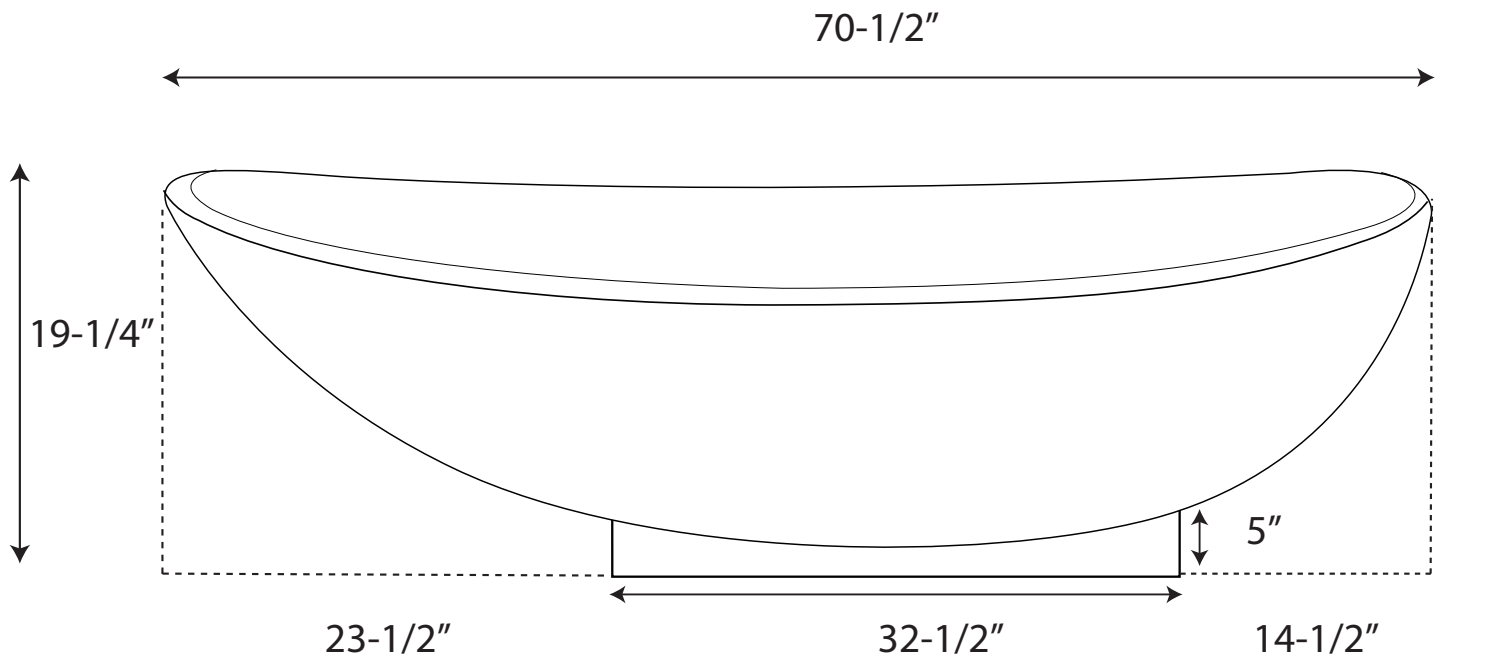

Kaya Freestanding Resin Tub on Short Plinth

Tub Dimensions: 70-1/2" L x 33" W x 19-1/4" H.

All measurements are approximate.

5 year manufacturer's warranty.

Tub Weight Uncrated: 231lbs. Tub Weight Crated: 456 lbs.

Water depth is 16-1/2" to the top of tub.

All measurements are approximate.

Measurements may vary +/- 1/2".