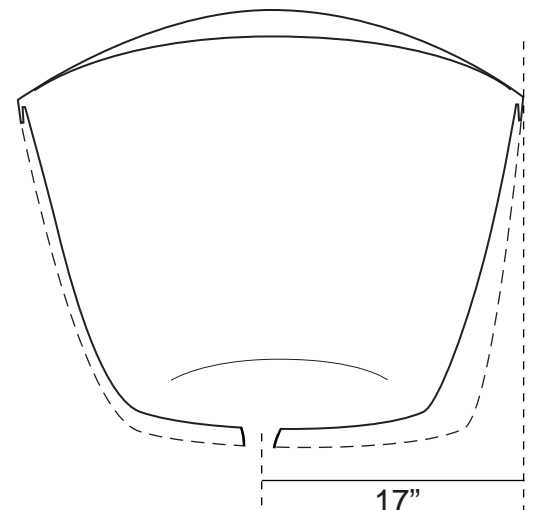

Blaire Acrylic Freestanding Tub

Tub Dimensions: 70-1/2" L x 36" W x 26"H

Tub Water Capacity: 85 gallons

Tub Weight Uncrated: 200 lbs. Tub Weight Crated: 425 lbs

Water depth is 19-1/2" H to top of tub.
All measurements are approximate.
Measurements may vary +/- 1/2".