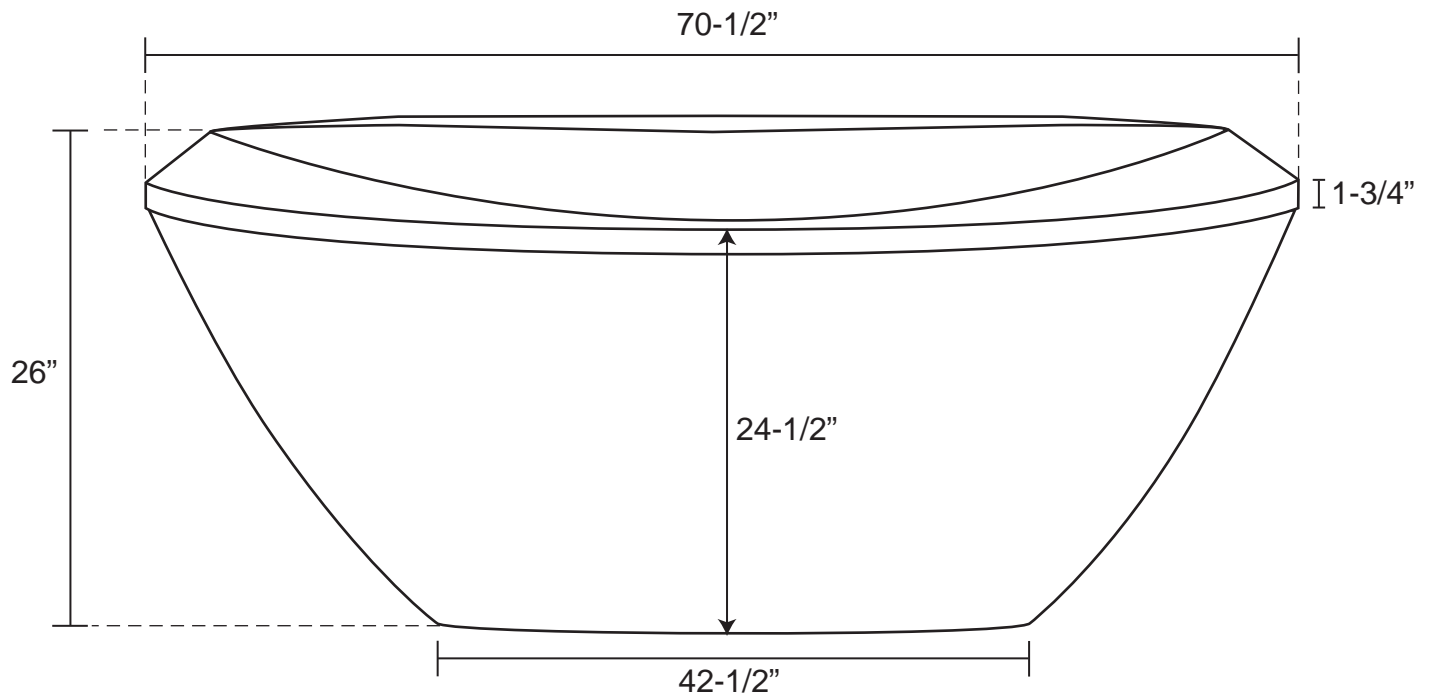

Blaire Acrylic Freestanding Tub

Tub Dimensions: 70-1/2" L x 36" W x 26"H

Tub Water Capacity: 85 gallons

Tub Weight Uncrated: 200 lbs. Tub Weight Crated: 425 lbs

Water depth is 19-1/2" H to top of tub.
All measurements are approximate.
Measurements may vary +/- 1/2".