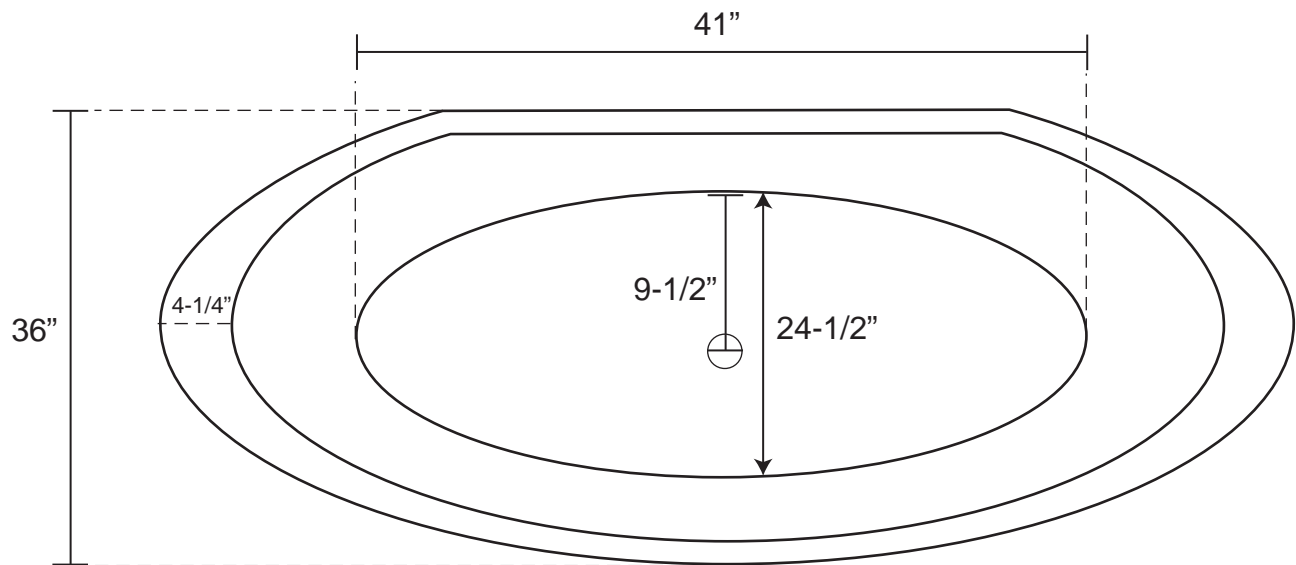

Blaire Acrylic Freestanding Tub

Tub Dimensions: 70-1/2" L x 36" W x 26"H

Tub Water Capacity: 85 gallons

Tub Weight Uncrated: 200 lbs. Tub Weight Crated: 425 lbs

Water depth is 19-1/2" H to top of tub.
All measurements are approximate.
Measurements may vary +/- 1/2".