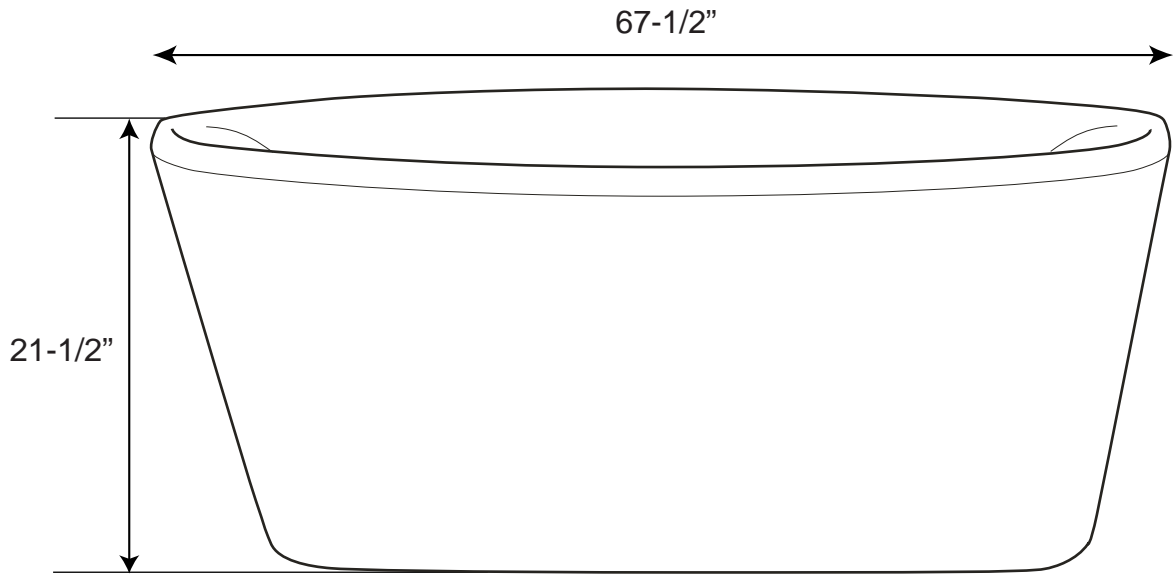

Candra Oval Acrylic Freestanding Tub

Tub Dimensions: 67-1/2" L x 31" W x 21-1/2" H

Tub Water Capacity: 66 gallons (to top of tub)

Tub Weight Uncrated: 200 lbs. Tub Weight Crated: 425 lbs

Water depth is 18-1/4" H to top of tub.
All measurements are approximate.
Measurements may vary +/- 1/2".