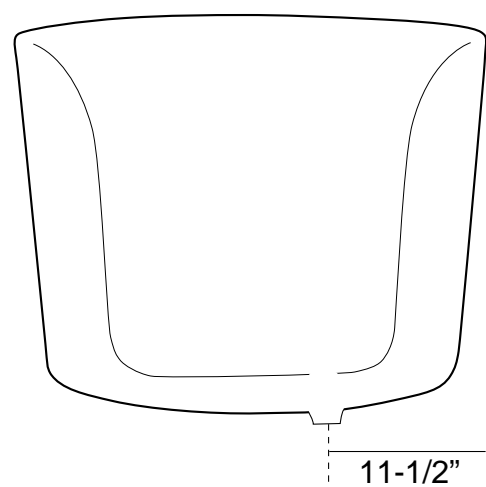

Candra Oval Acrylic Freestanding Tub

Tub Dimensions: 67-1/2" L x 31" W x 21-1/2" H

Tub Water Capacity: 66 gallons (to top of tub)

Tub Weight Uncrated: 200 lbs. Tub Weight Crated: 425 lbs

Water depth is 18-1/4" H to top of tub.
All measurements are approximate.
Measurements may vary +/- 1/2".