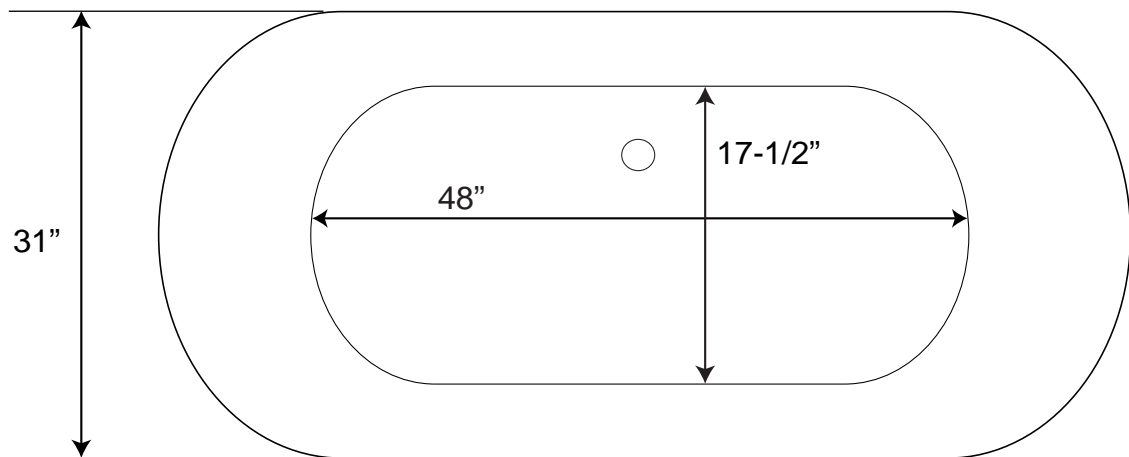

Candra Oval Acrylic Freestanding Tub

Tub Dimensions: 67-1/2" L x 31" W x 21-1/2" H

Tub Water Capacity: 66 gallons (to top of tub)

Tub Weight Uncrated: 200 lbs. Tub Weight Crated: 425 lbs

Water depth is 18-1/4" H to top of tub.
All measurements are approximate.
Measurements may vary +/- 1/2".