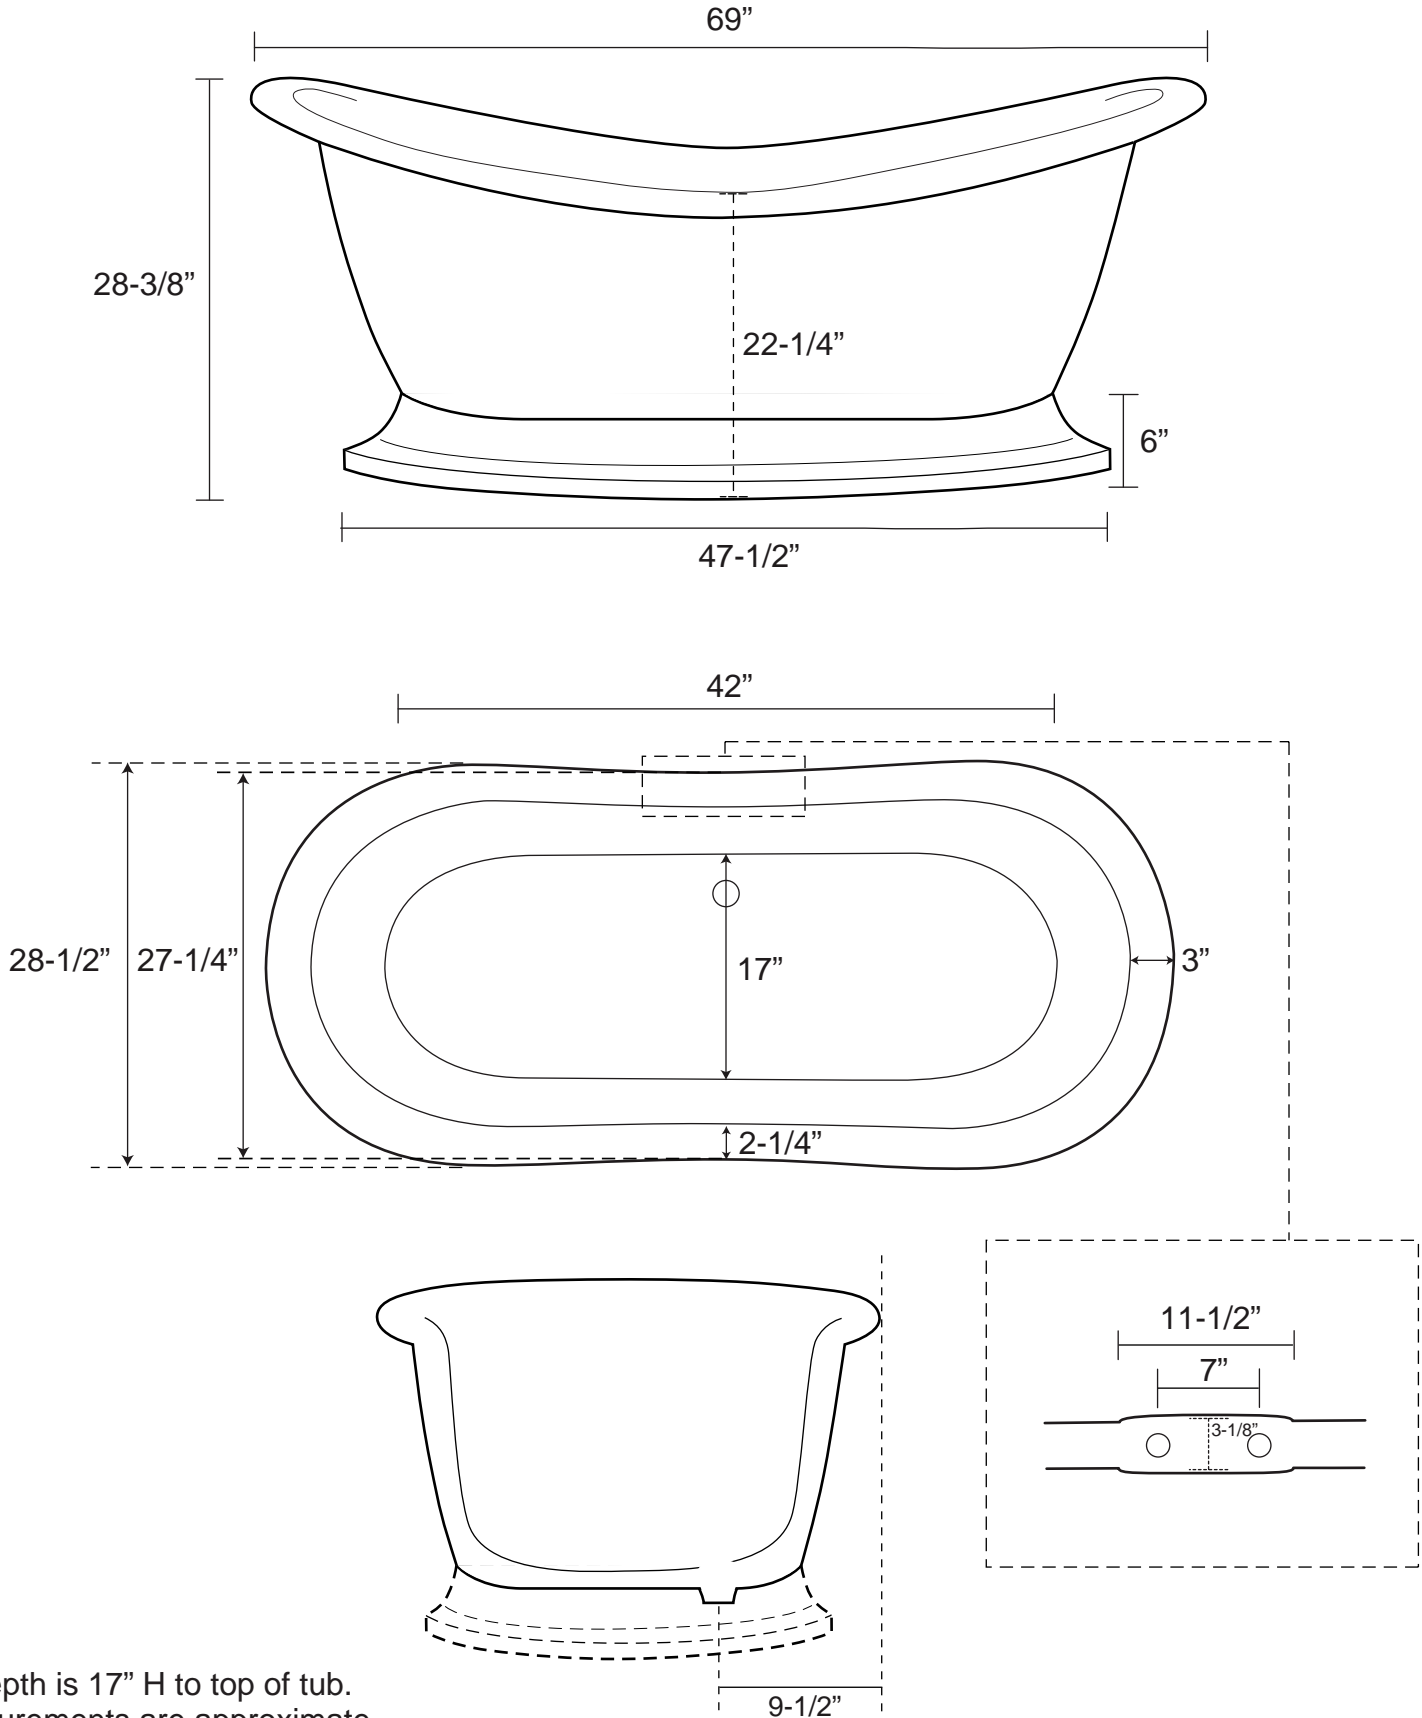

# Rosalind Acrylic Double Slipper on Plinth

Tub Dimensions: 69" L x 27-1/4" W x 28-3/8" H

Water Capacity: 53 gallons

Tub Weight Uncrated: 100 lbs. Tub Weight Crated: 296 lbs.

Water depth is 17" H to top of tub.  
All measurements are approximate.  
Measurements may vary +/- 1/2".