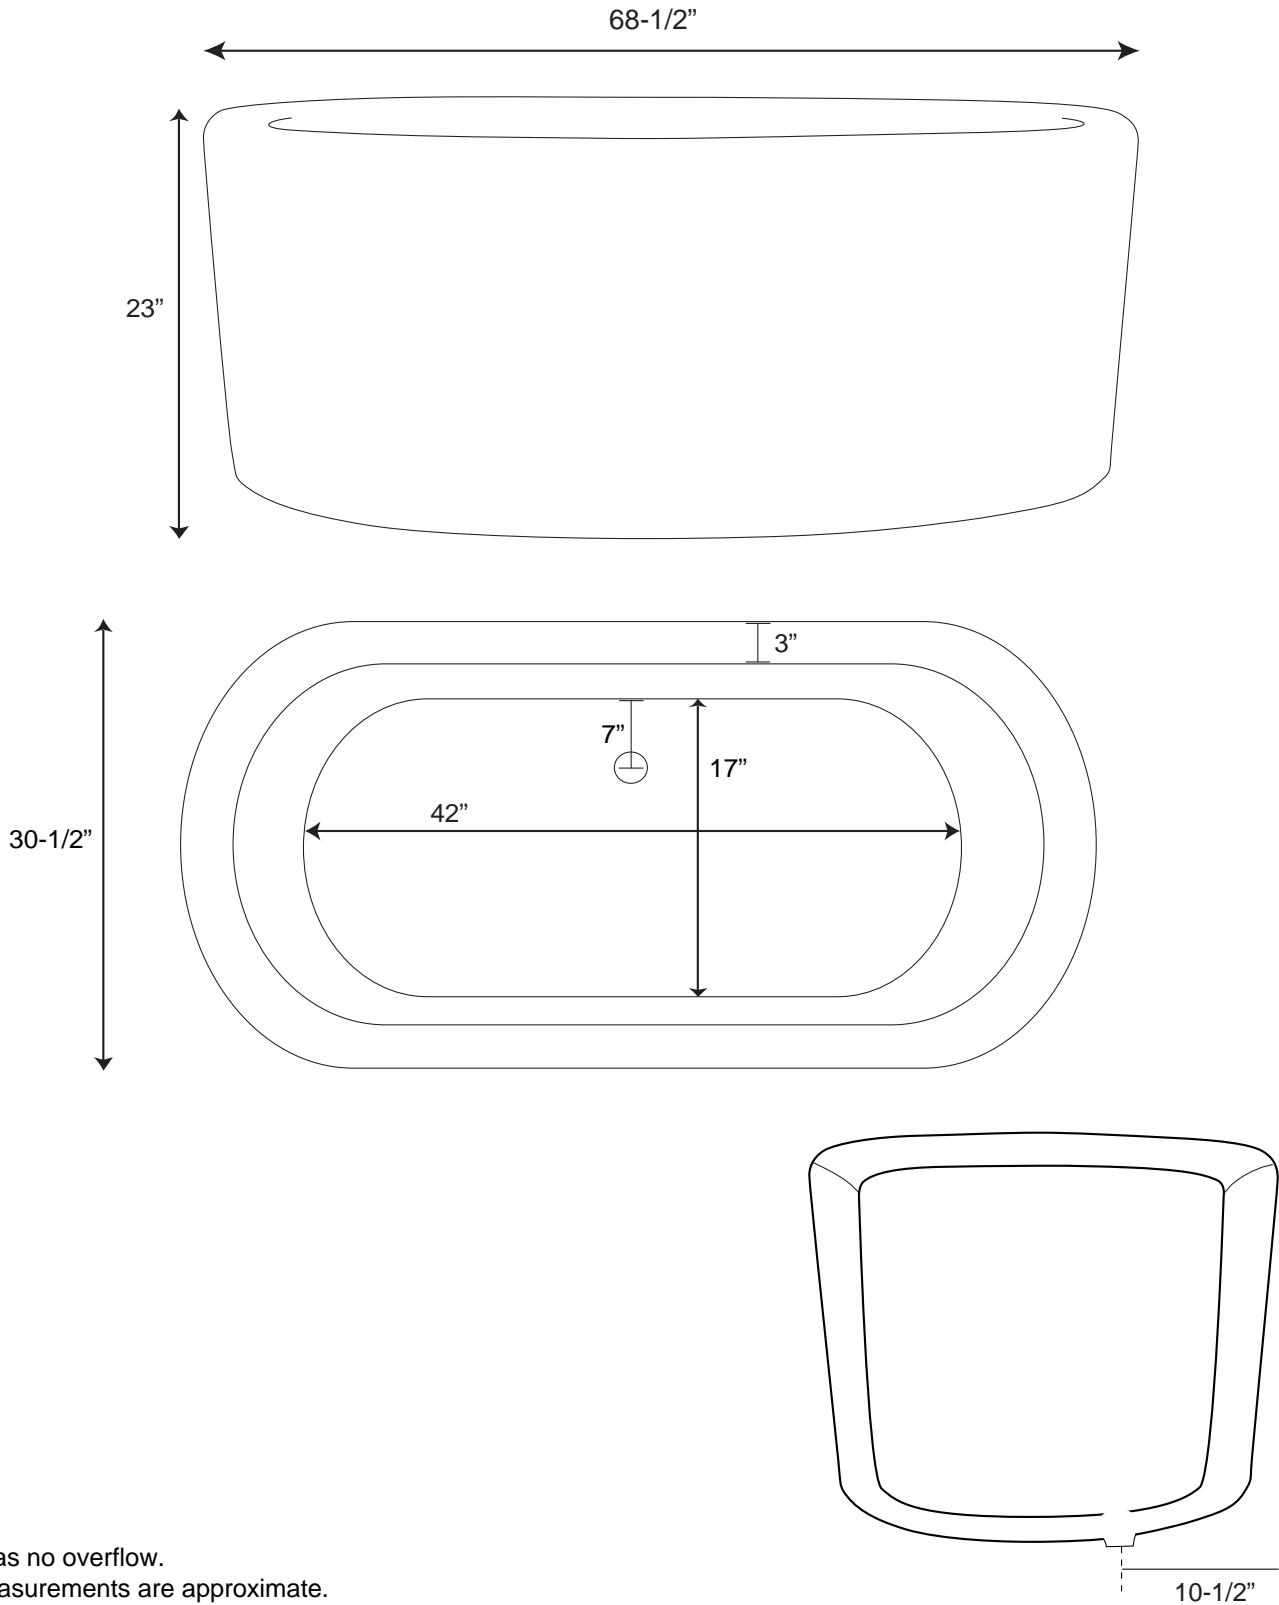

Adia Acrylic Oval Freestanding Tub

Tub Dimensions: 68-1/2" L x 30-1/2" W x 23" H.

Tub Water Capacity: 71 gallons (to top of tub)

Tub Weight Uncrated: 200 lbs. Tub Weight Crated: 425 lbs

Tub has no overflow.
All measurements are approximate.
Measurements may vary +/- 1/2".