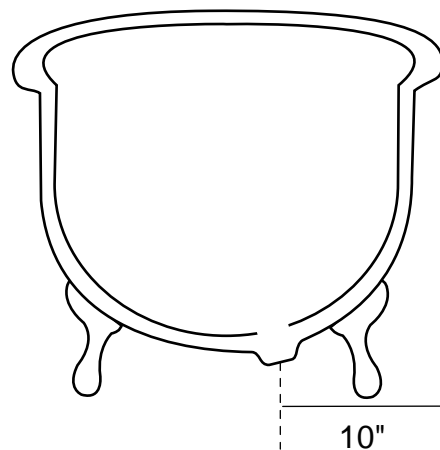

# 66" Magdalyn Acrylic Double Ended Tub

Tub Dimensions: 66-1/2" L x 29" W x 25" H

Tub water capacity: 33 gallons

Tub Weight Uncrated: 100 lbs. Tub Weight Crated: 325 lbs.

Water depth to overflow is 11-1/2" H.

All measurements are approximate.

Measurements may vary +/- 1/2".