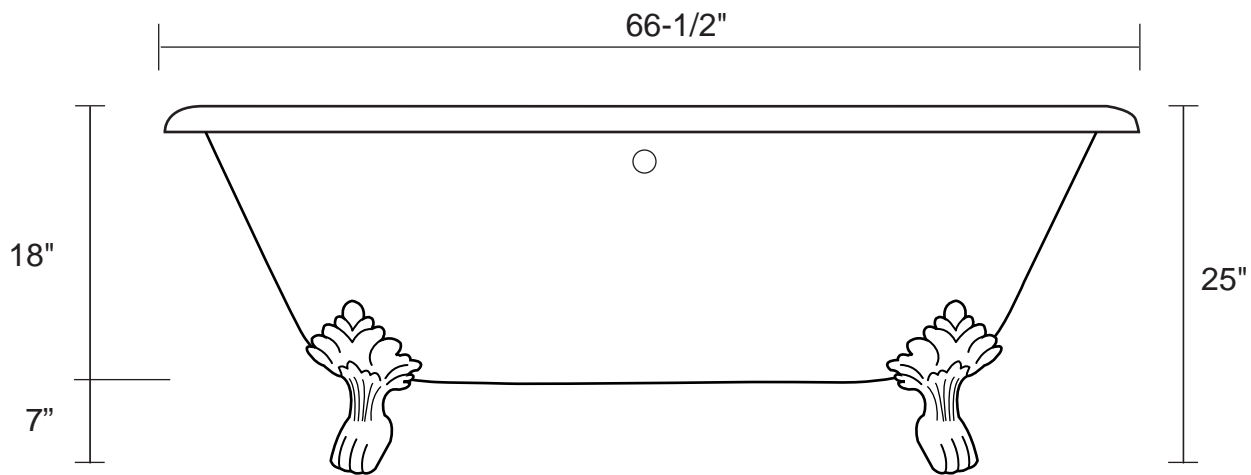

# 66" Magdalyn Acrylic Double Ended Tub

Tub Dimensions: 66-1/2" L x 29" W x 25" H

Tub water capacity: 33 gallons

Tub Weight Uncrated: 100 lbs. Tub Weight Crated: 325 lbs.

Water depth to overflow is 11-1/2" H.

All measurements are approximate.

Measurements may vary +/- 1/2".