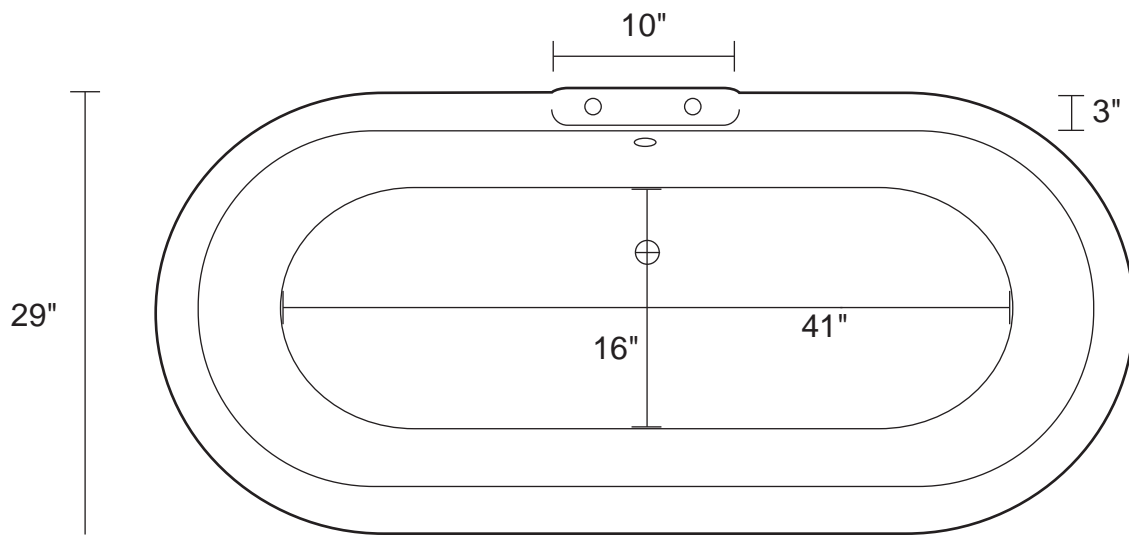

# 66" Magdalyn Acrylic Double Ended Tub

Tub Dimensions: 66-1/2" L x 29" W x 25" H

Tub water capacity: 33 gallons

Tub Weight Uncrated: 100 lbs. Tub Weight Crated: 325 lbs.

Water depth to overflow is 11-1/2" H.

All measurements are approximate.

Measurements may vary +/- 1/2".