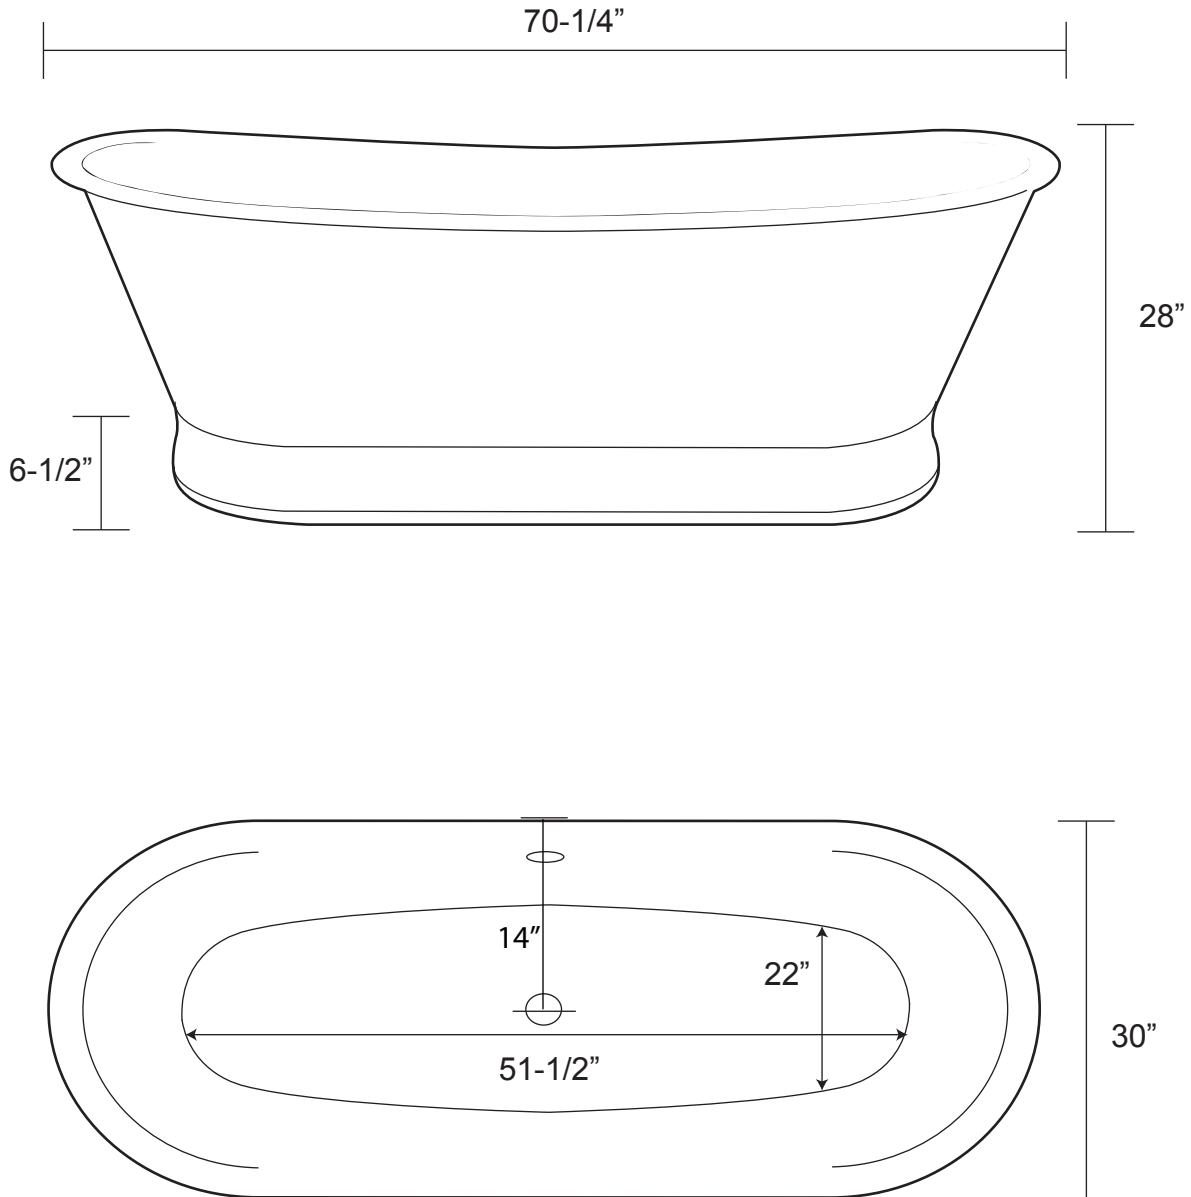

70" Thaine Copper Double Slipper Tub

Medium Antique Finish Exterior and Shiny Interior

Tub Dimensions: 70-1/4" L x 30" W x 28" H

Tub Weight Uncrated: 110 lbs. Tub Weight Crated: 335 lbs.

Water Capacity: 74 Gallons

Overflow hole to floor is 20".

Water depth to overflow is 15" H.

Overflow hole is 1-1/2" diameter.

Tub rim is 2-1/2" wide.

All measurements are approximate. Measurements may vary +/- 1/2".