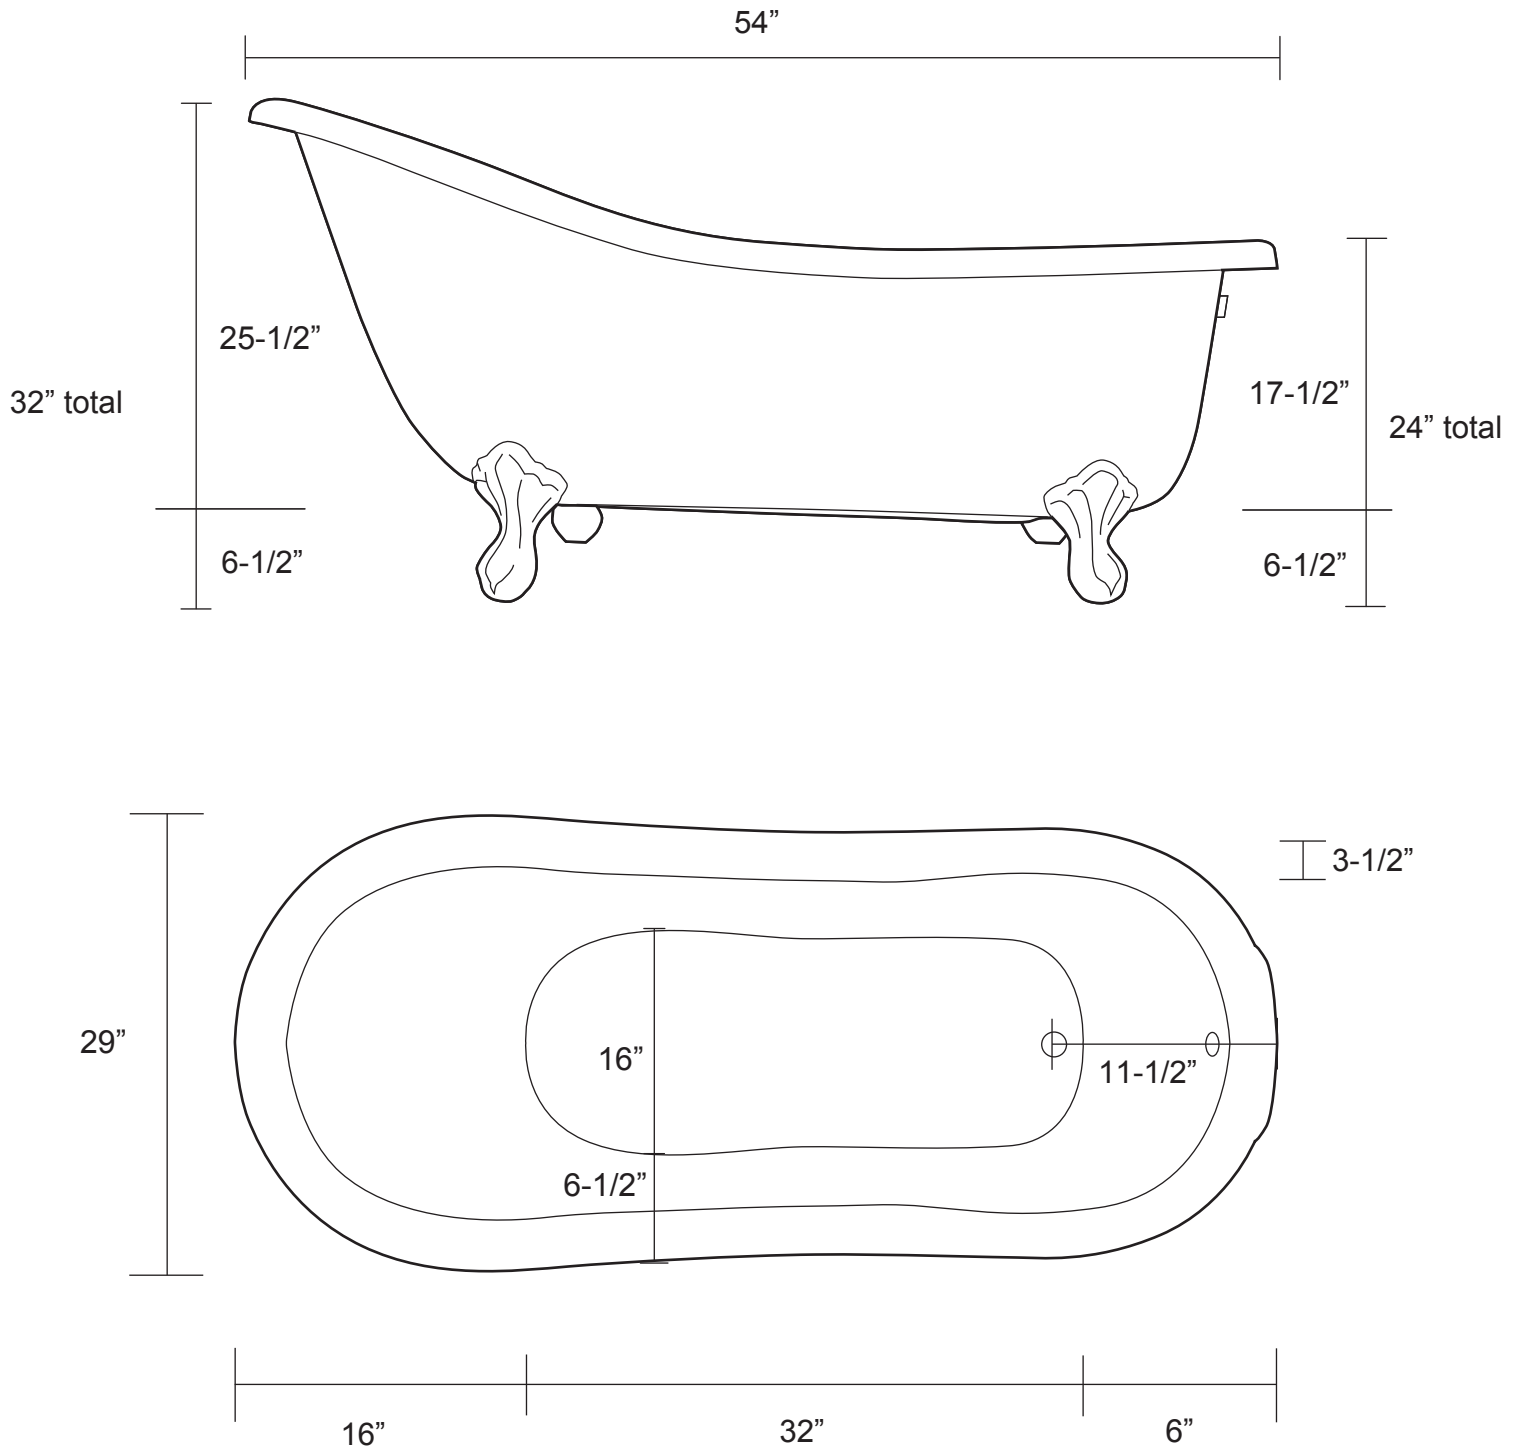

54" Victorian Acrylic Slipper Tub

Tub Dimensions: 54" L x 29" W x 24 - 32" H

30 year manufacturer's warranty.

Tub water capacity: 31 gallons

Tub Weight Uncrated: 190 lbs. Tub Weight Crated: 415 lbs.

Tub is 17" deep at drain.

Overflow hole diameter is 1-1/2"

Water depth to overflow is 14" H

All measurements are approximate.