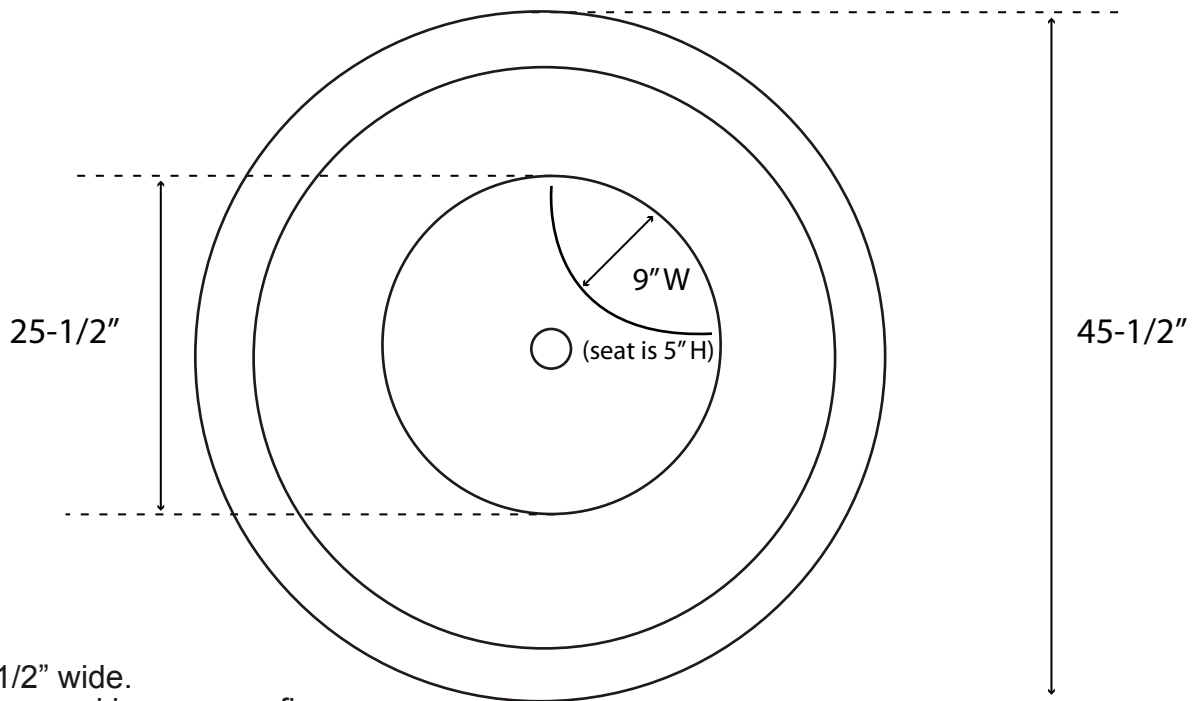

Dorah Hammered Copper Japanese Style Soaking Tub with Rings

Hammered Exterior and Interior.

Tub Dimensions: 47-1/2" L x 45-1/2" W x 34" H.

Water Capacity: 118 Gallons to the top of tub.

Tub Weight Uncrated: 200 lbs. Tub Weight Crated: 425 lbs.

Tub rim is 3-1/2" wide.

Tub is 29" deep and has no overflow.

Interior tub seat measures 16" L x 9" W x 5" H.

All measurements are approximate. Measurements may vary +/- 1/2".