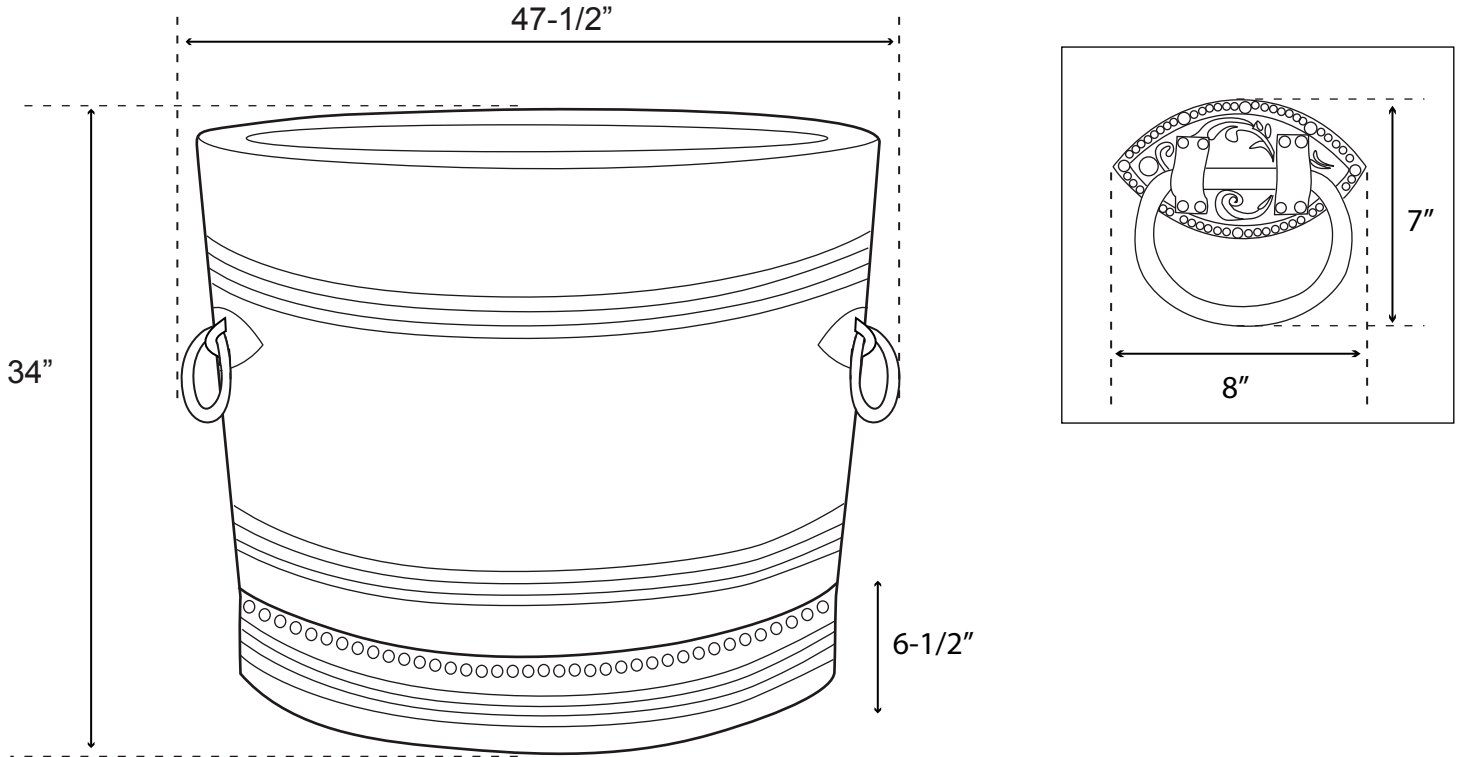

Dorah Hammered Copper Japanese Style Soaking Tub with Rings

Hammered Exterior and Interior.

Tub Dimensions: 47-1/2" L x 45-1/2" W x 34" H.

Water Capacity: 118 Gallons to the top of tub.

Tub Weight Uncrated: 200 lbs. Tub Weight Crated: 425 lbs.

Tub rim is 3-1/2" wide.

Tub is 29" deep and has no overflow.

Interior tub seat measures 16" L x 9" W x 5" H.

All measurements are approximate. Measurements may vary +/- 1/2".