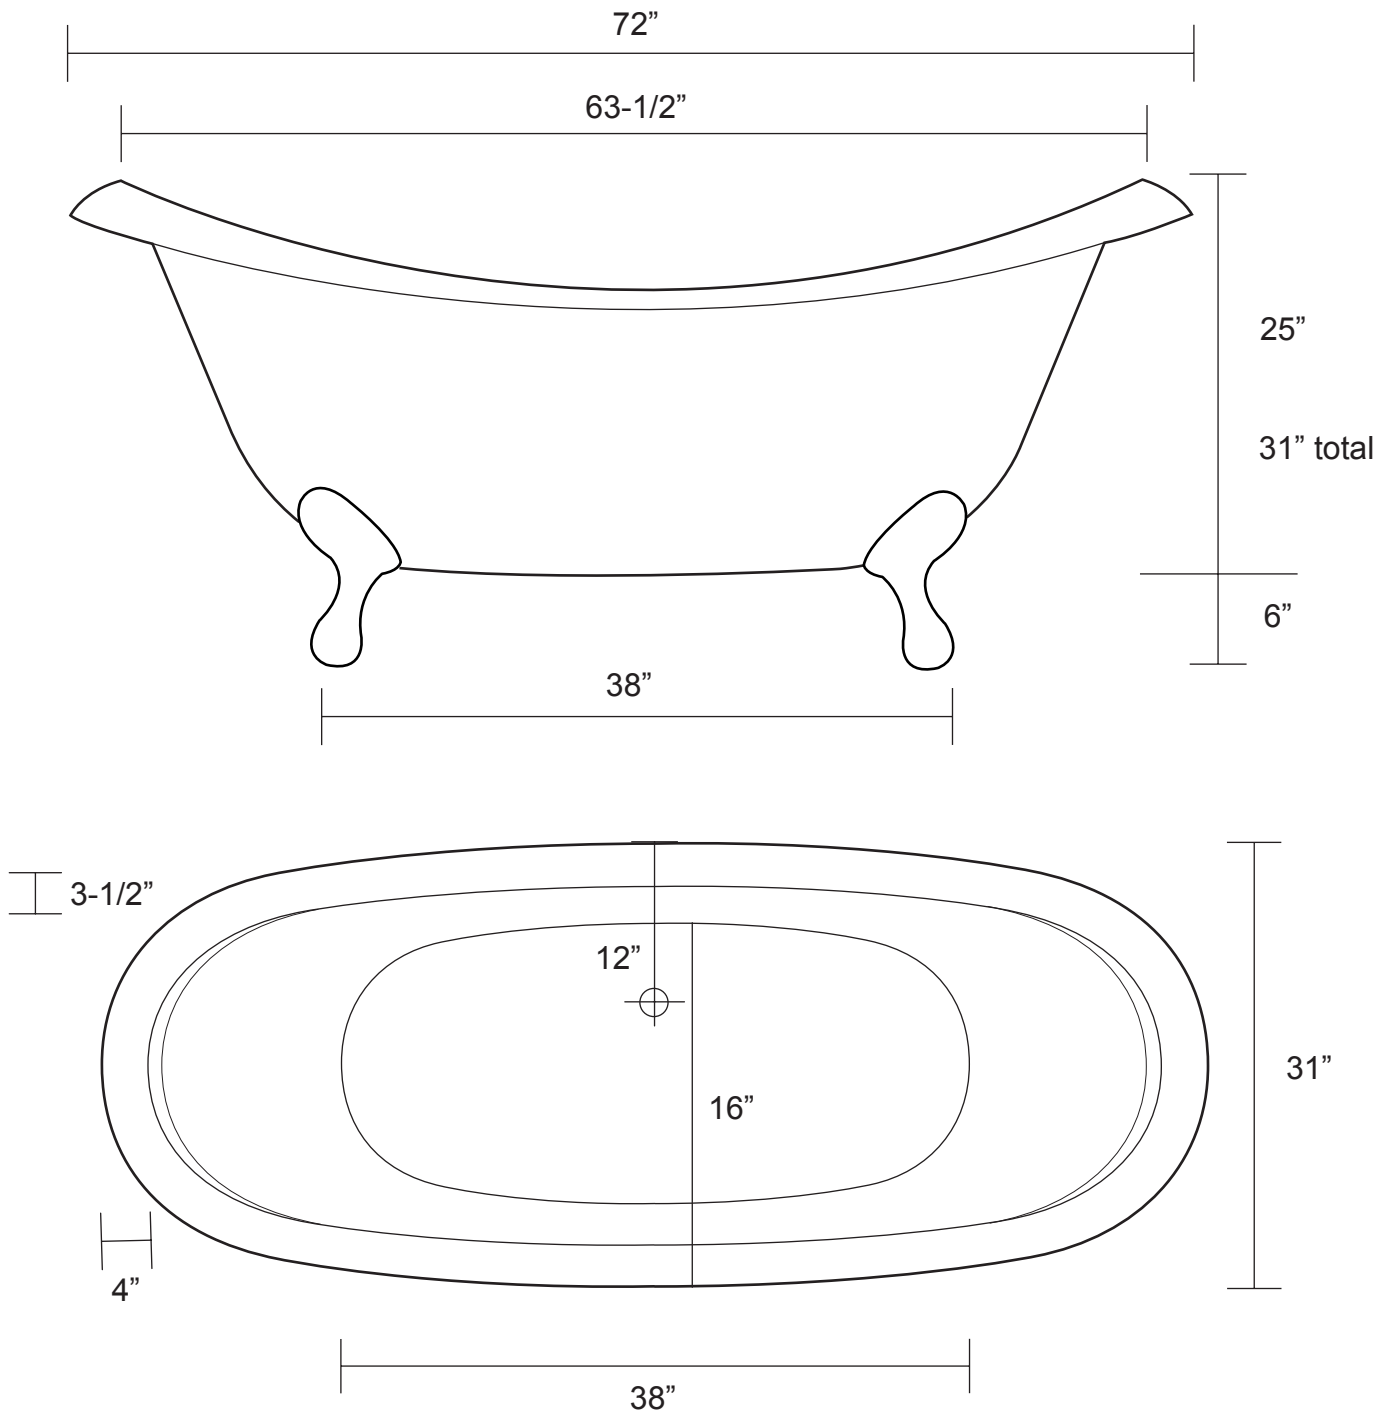

72" Sabra Cast Iron Double Slipper Tub with Modern Ball Feet

Tub Dimensions: 72" L x 31" W x 31" H.

Tub Water Capacity: 50 gallons

Tub Weight Uncrated: 347 lbs. Tub Weight Crated: 527 lbs

Overflow hole diameter is 1-1/2".

Water depth to overflow is 13-1/2" H.

All measurements are approximate. Measurements may vary +/- 1/2".