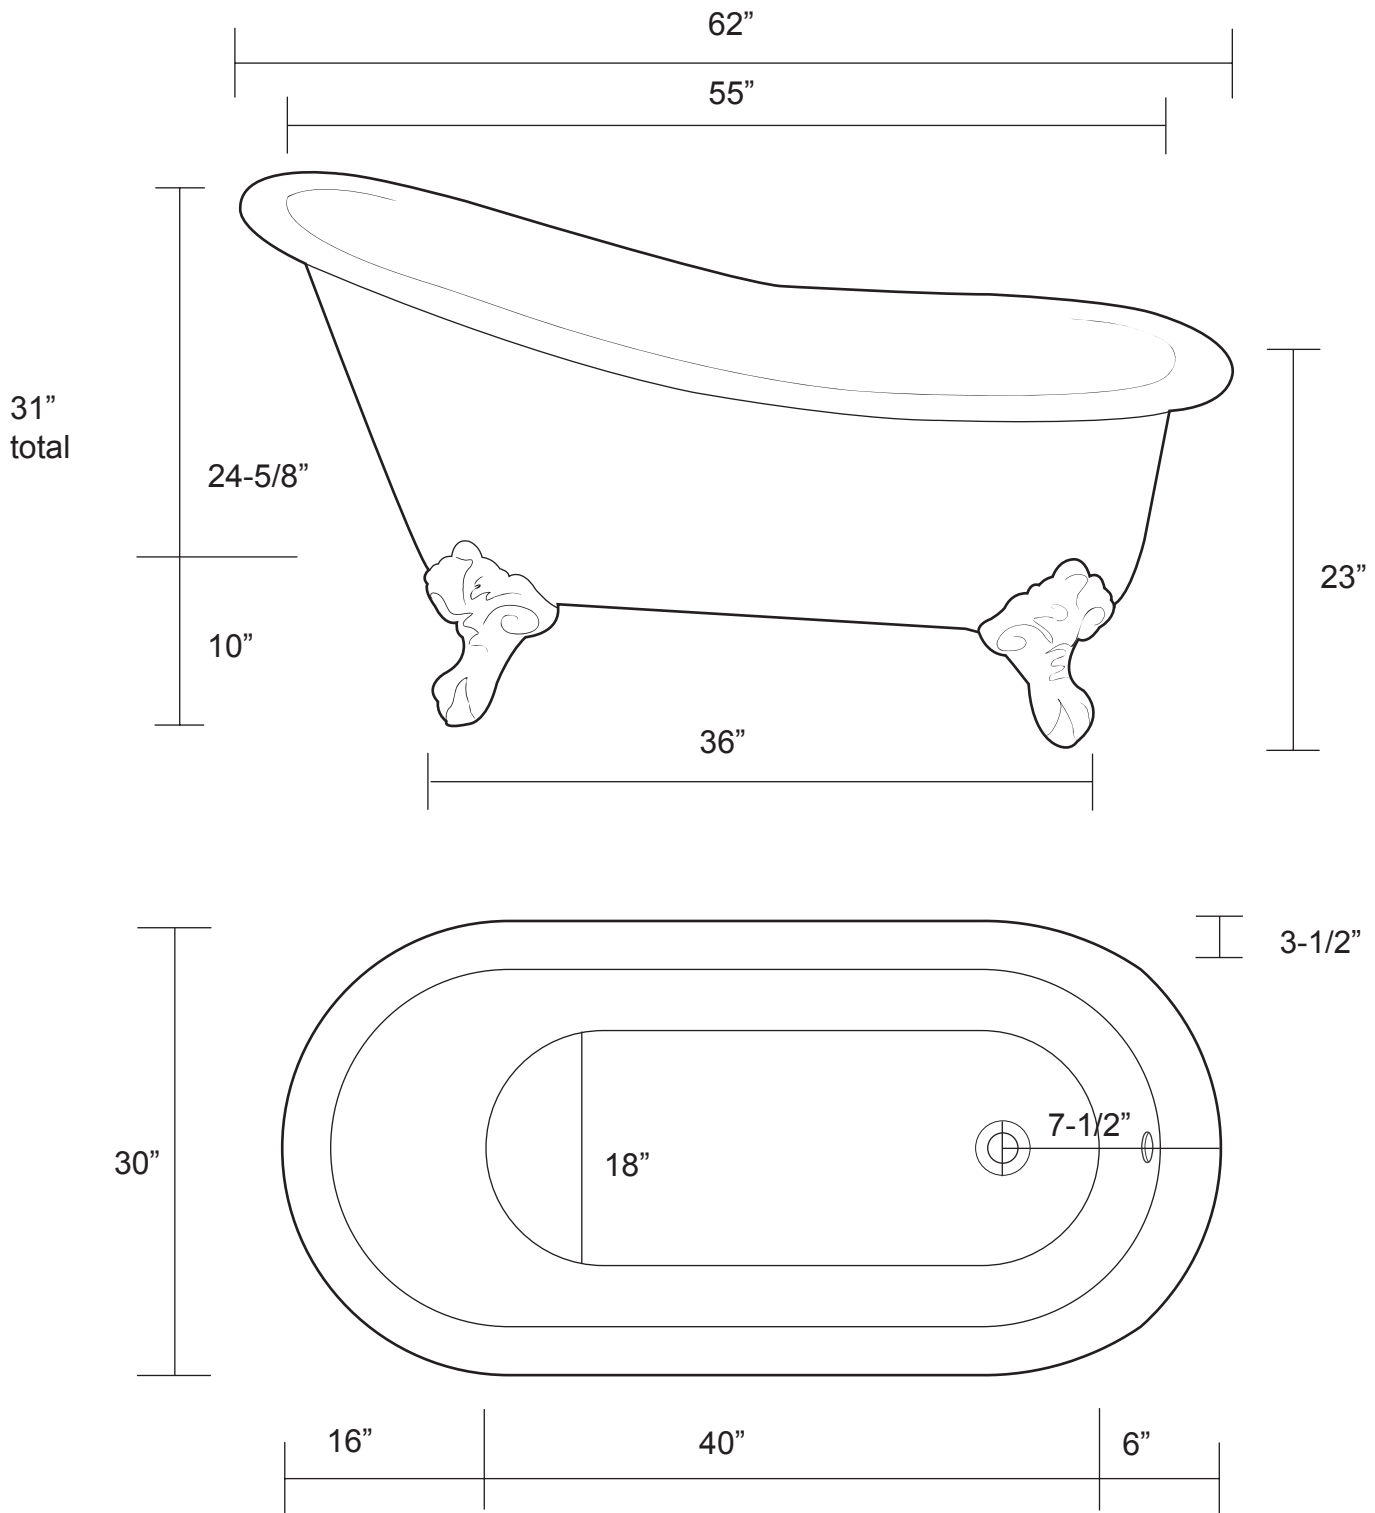

# 62" Cast Iron Slipper Bathtub

Tub Dimensions: 62" L x 30" W x 23-31" H

Tub Water Capacity: 46 gallons

Tub Weight Uncrated: 348 lbs. Tub Weight Crated: 573 lbs

Tub rim is 3-1/2"

Water depth to overflow is 15" H

All measurements are approximate. Measurements may vary +/- 1/2".