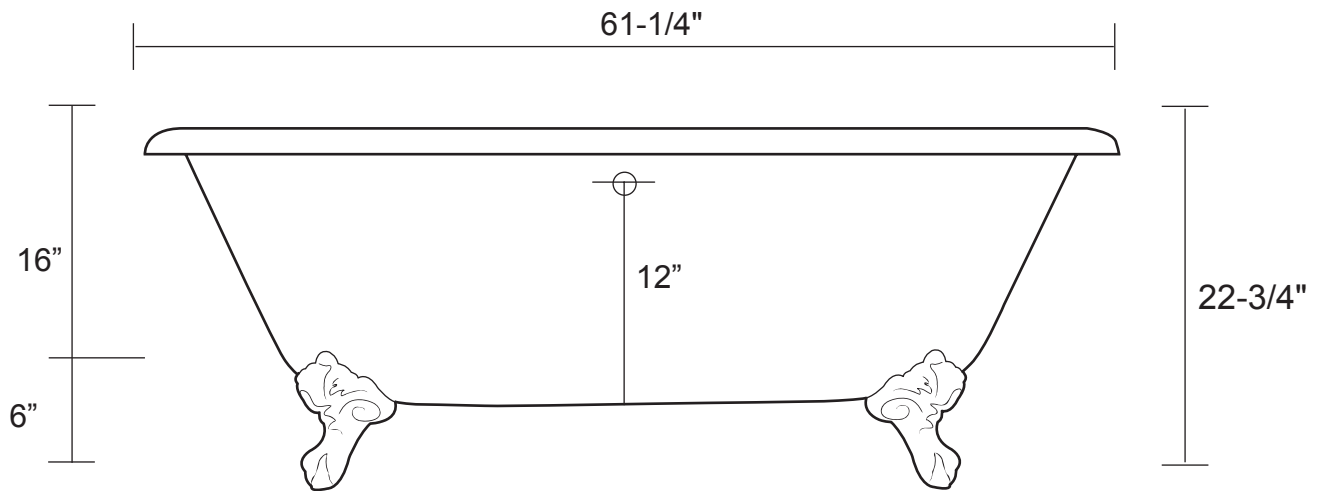

# Bethany Cast Iron Dual Tub on Feet - 61"

Tub Dimensions: 61-1/4" L x 30" W x 22-3/4" H

Tub Water Capacity: 45 gallons

Tub Weight Uncrated: 266 lbs. Tub Weight Crated: 491 lbs.

Tub rim is 2-3/4".

Water depth to overflow is 12" H.

All measurements are approximate. Measurements may vary +/- 1/2".