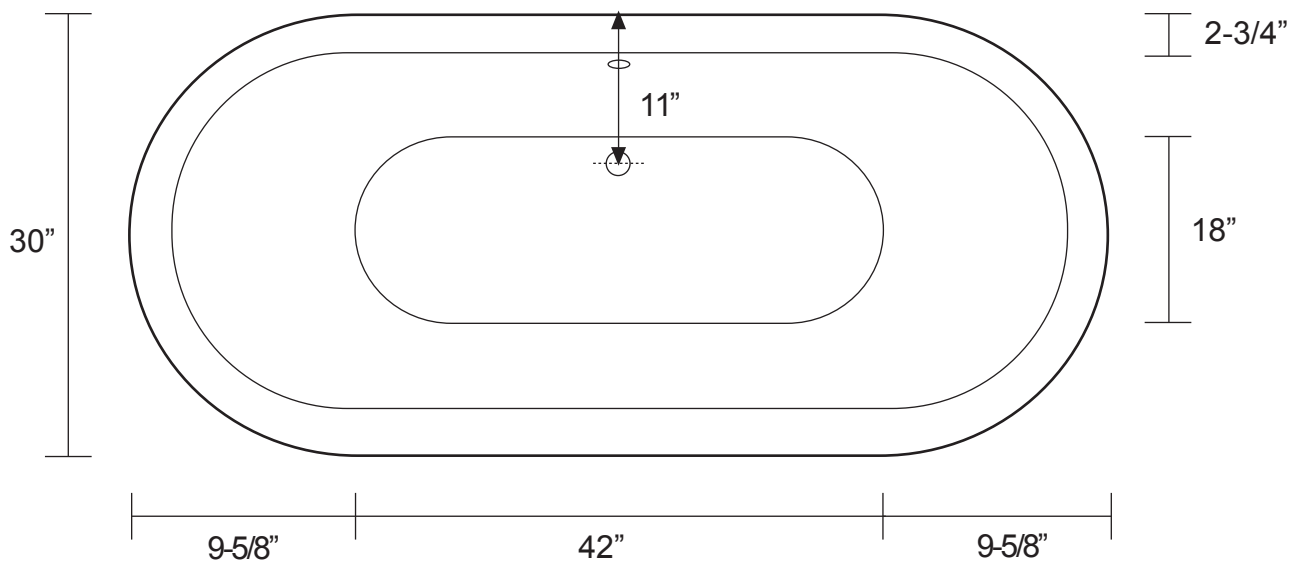

# Bethany Cast Iron Dual Tub on Feet - 61"

Tub Dimensions: 61-1/4" L x 30" W x 22-3/4" H

Tub Water Capacity: 45 gallons

Tub Weight Uncrated: 266 lbs. Tub Weight Crated: 491 lbs.

Tub rim is 2-3/4".

Water depth to overflow is 12" H.

All measurements are approximate. Measurements may vary +/- 1/2".