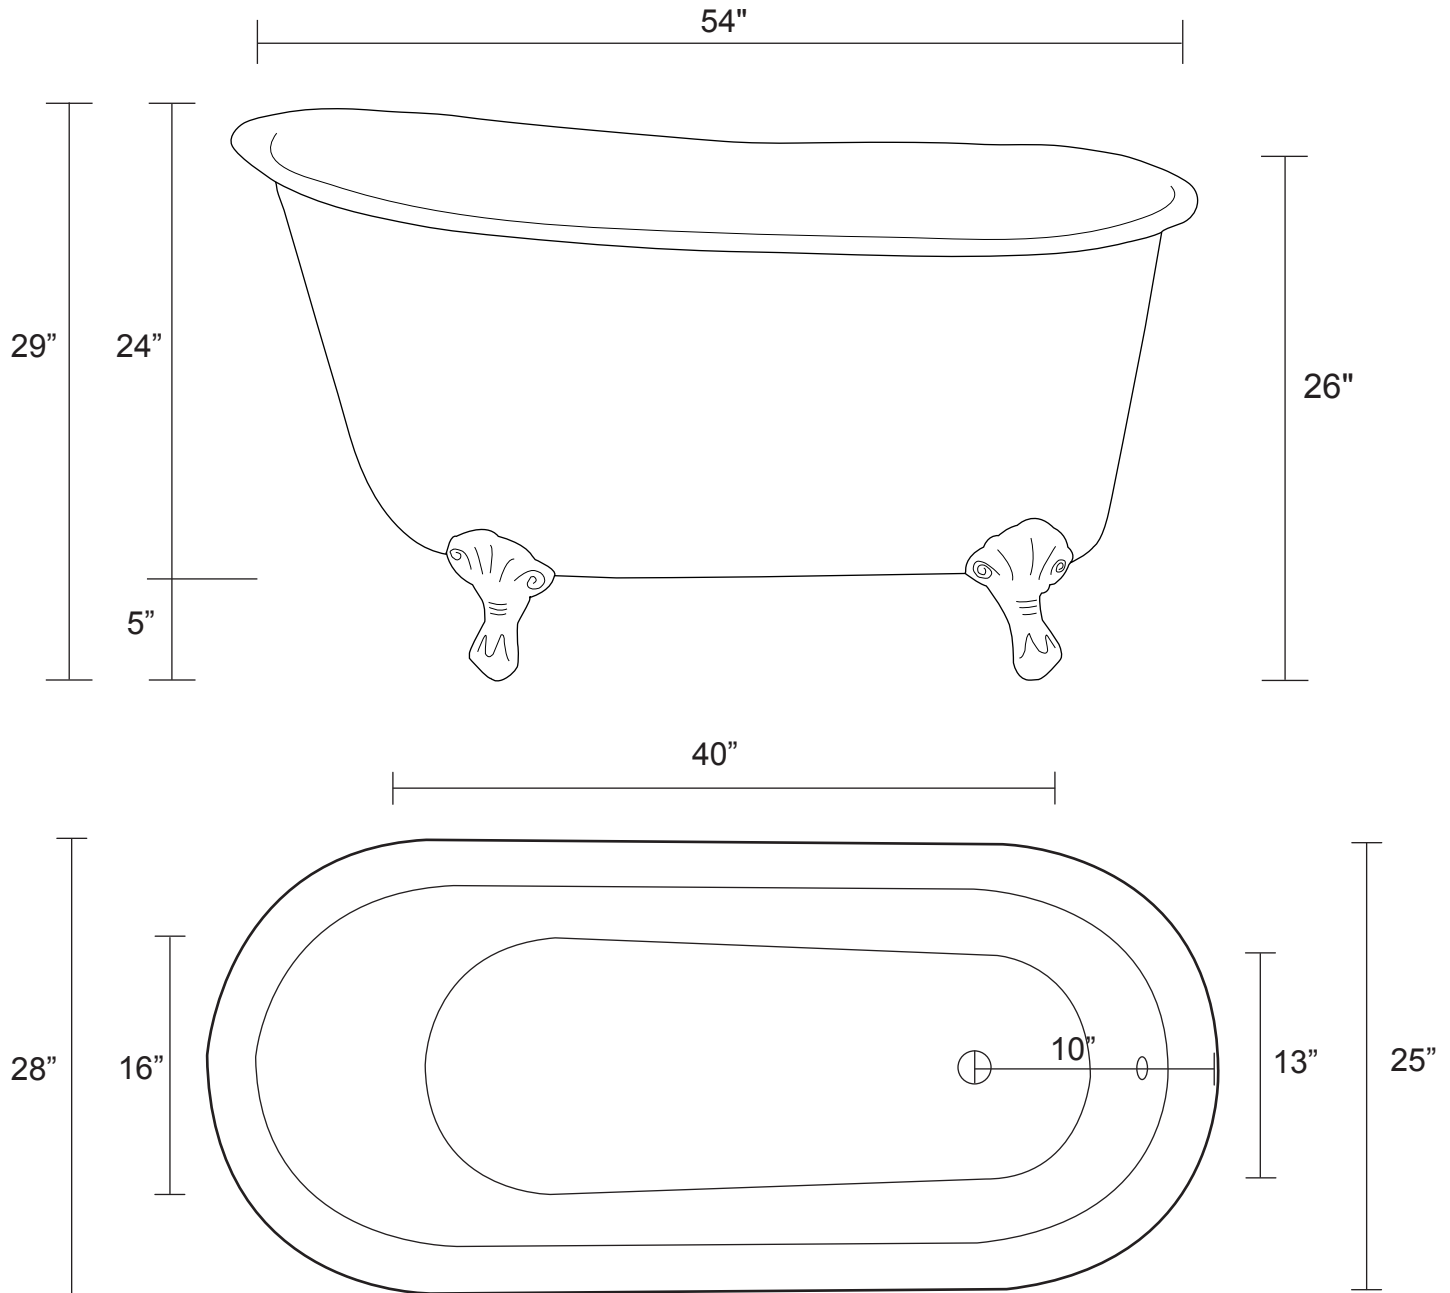

# 54" Swedish Style Cast Iron Slipper Tub

Tub Dimensions: 54" L x 25 - 28" W x 26 - 29" H

Tub Water Capacity: 40 gallons

Tub Weight Uncrated: 246 lbs. Tub Weight Crated: 471 lbs.

Tub rim is 2".

Water depth to overflow is 17-1/2" H.

All measurements are approximate. Measurements may vary +/- 1/2".