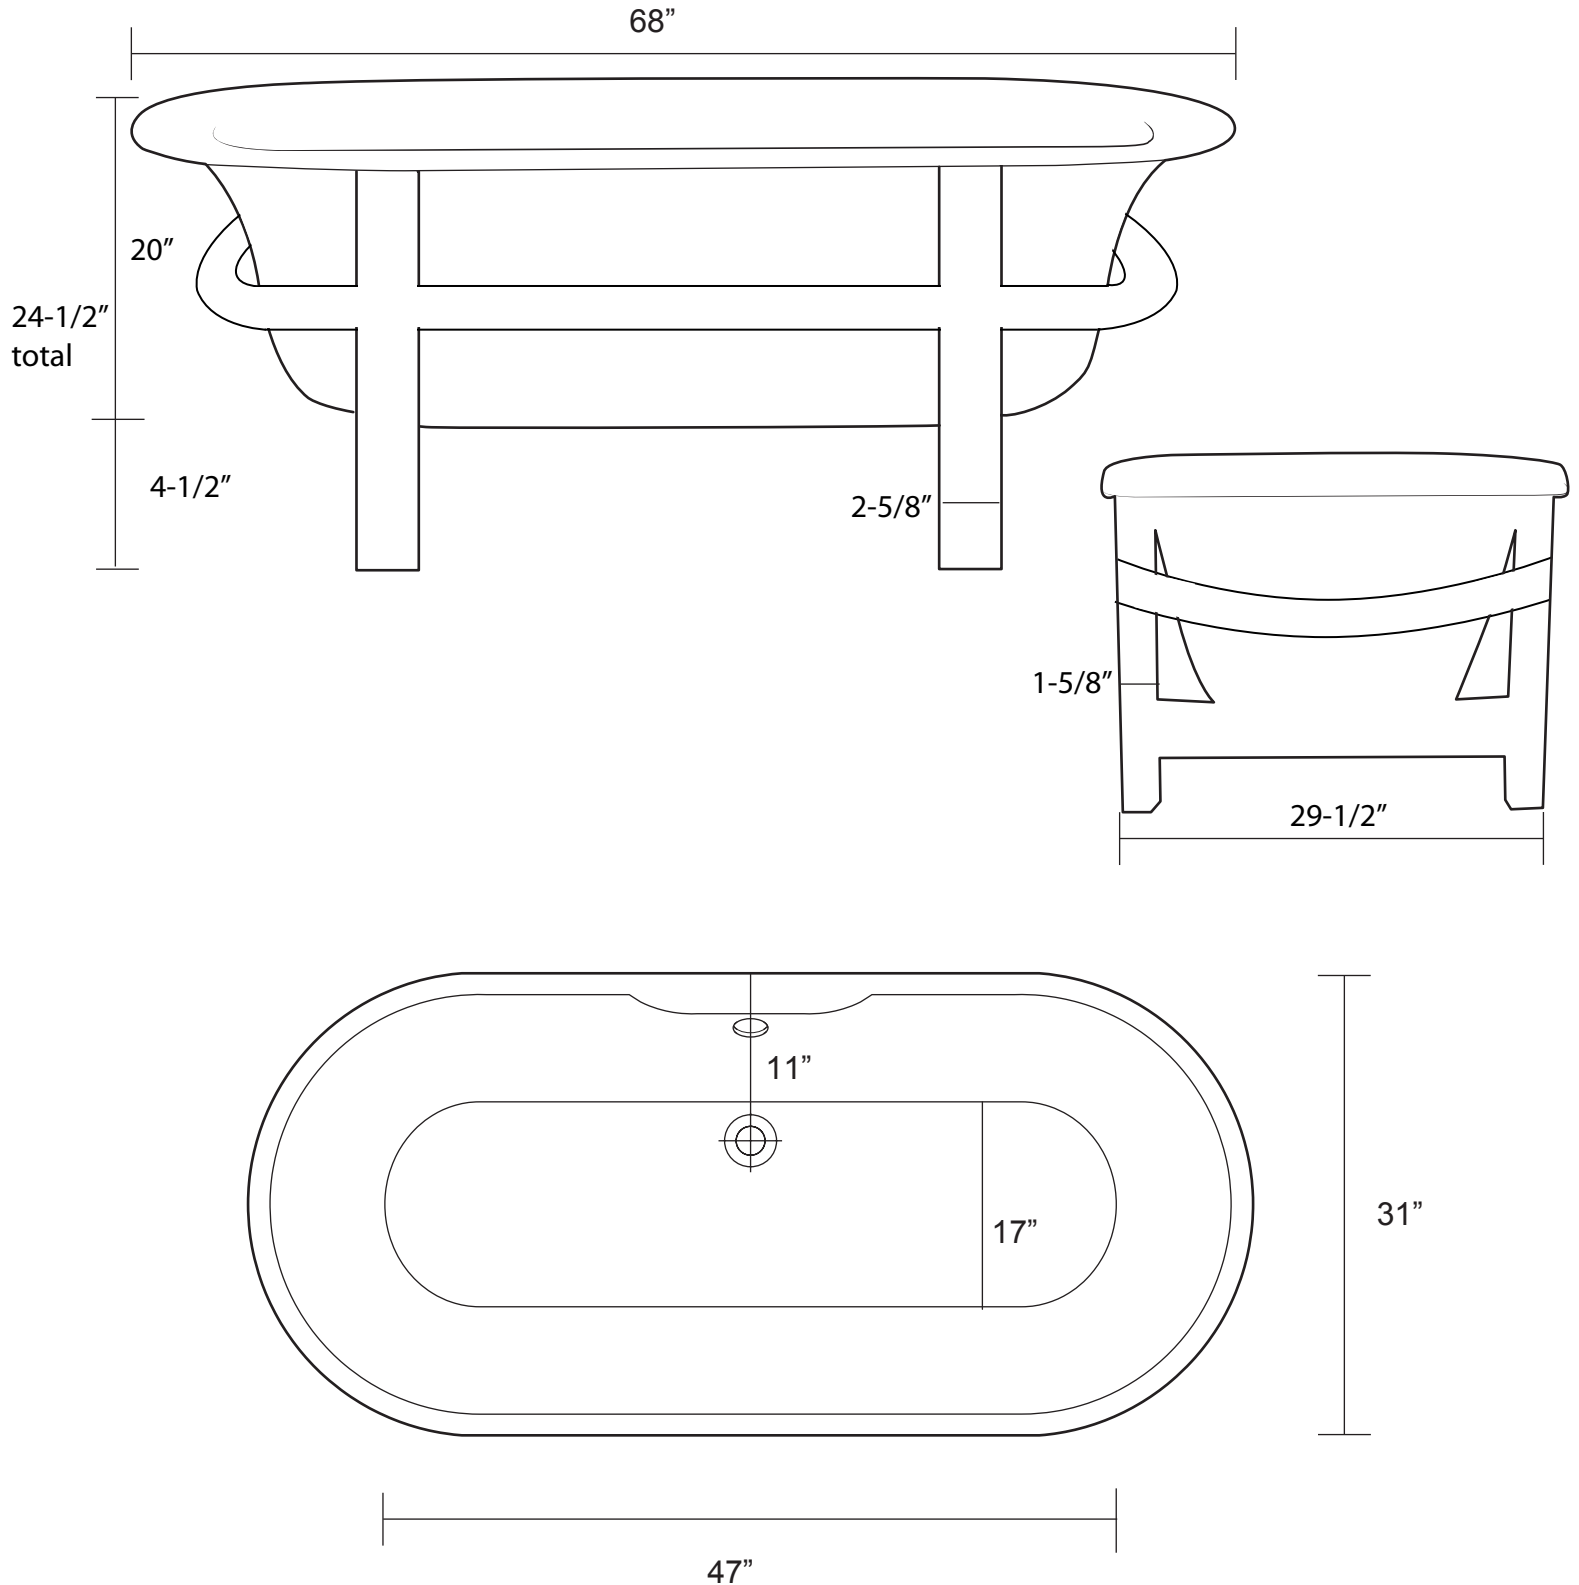

# Amos Acrylic Soaking Tub with Wrap-around Dark Oak Wood Base

Tub Dimensions: 68" L x 31" W x 24-1/2" H.

Tub water capacity: 48 gallons.

Tub Weight Uncrated: 133 lbs. (including wood base) Tub Weight Crated: 358 lbs.

Tub has 4" rim.

Overflow hole diameter is 1-1/2".

Water depth to overflow is 14" H.

All measurements are approximate. Measurements may vary +/- 1/2".