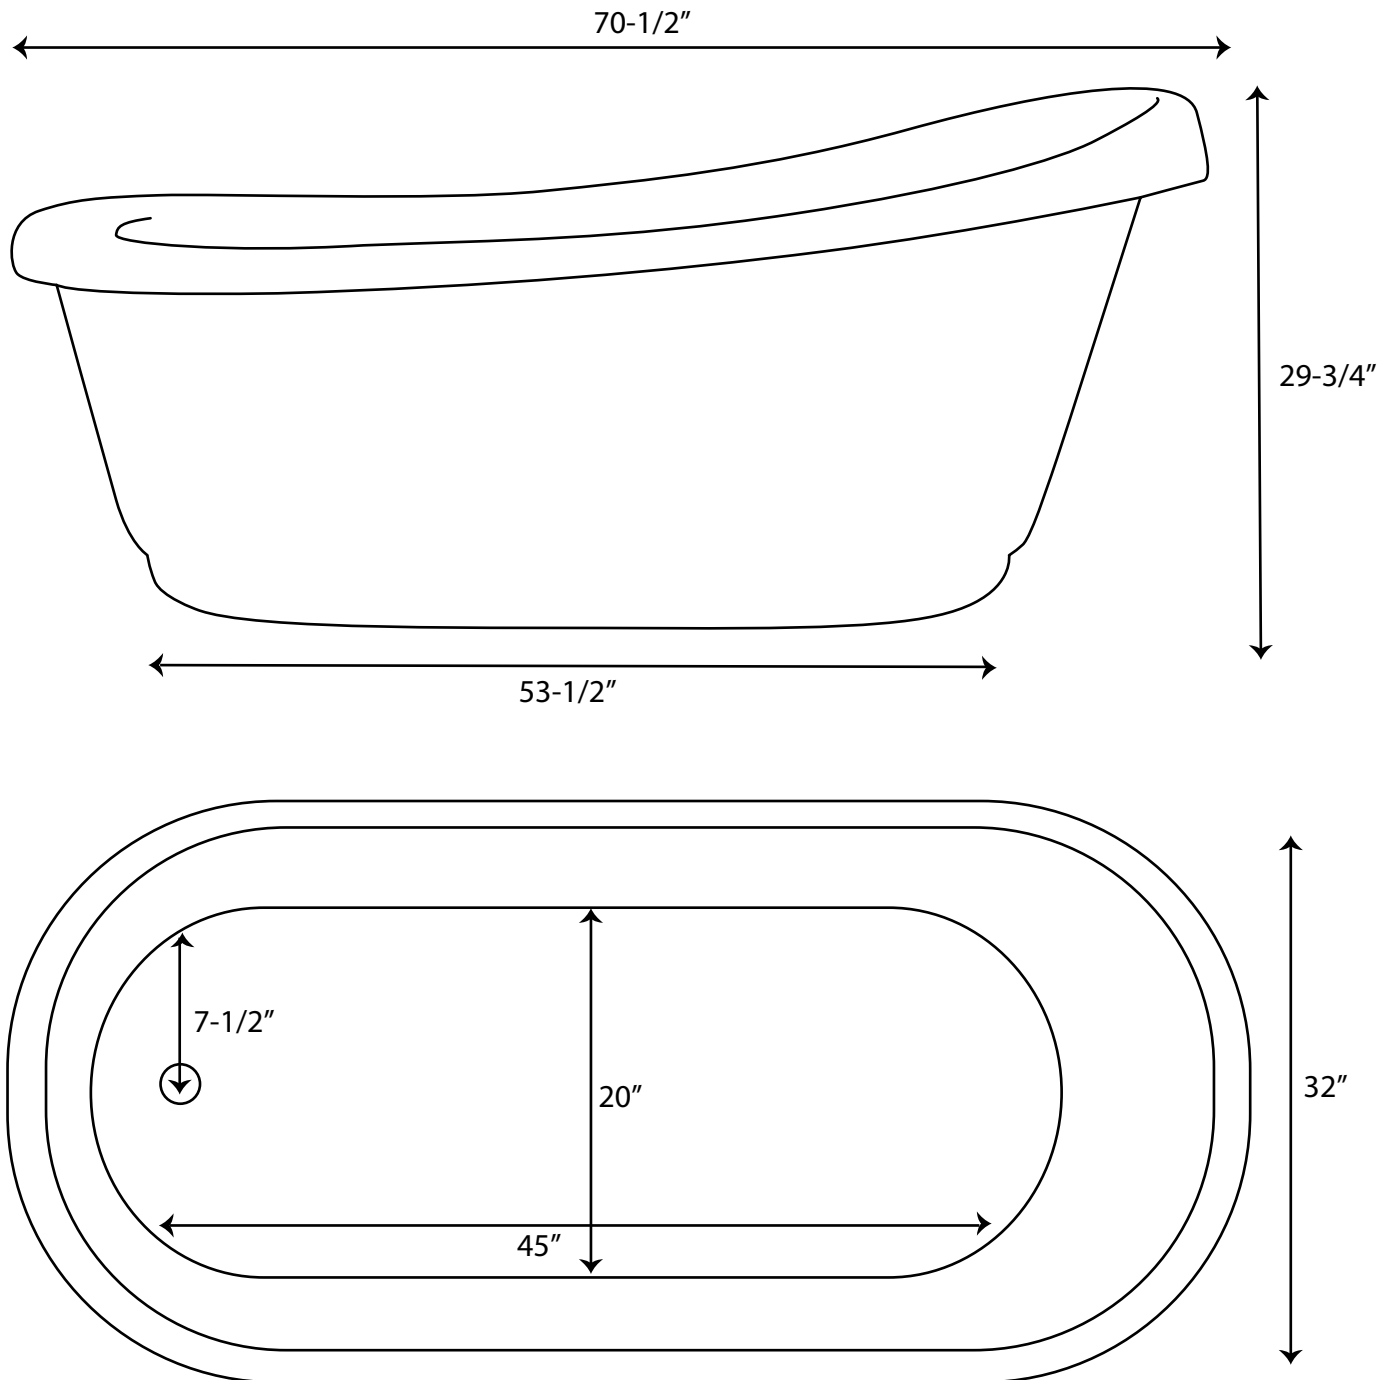

Bellerose Acrylic Slipper Tub

Tub Dimensions: 70-1/2" L x 32" W x 29-3/4" H.

Tub Water Capacity: 66 gallons (to top of tub,)

Tub Weight Uncrated: 200 lbs. Tub Weight Crated: 425 lbs

Tub is 17" deep at drain.

Tub has no overflow. If an overflow is desired, it must be drilled at the job site and you must have under-floor access. All measurements are approximate. Measurements may vary +/- 1/2".