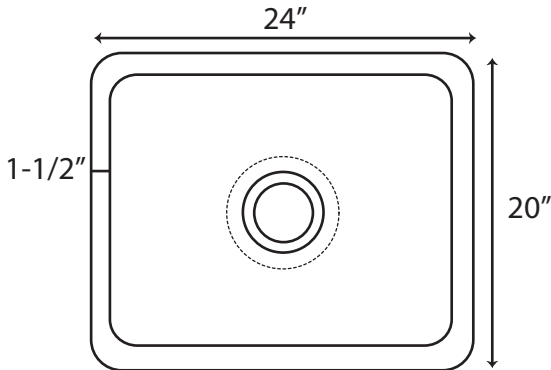

Polished Egyptian Marble Single Bowl Farmhouse Sink with Chiseled Apron - 24"

Sink Dimensions: 24" L x 20" W (front to back) x 10" H.

*Interior, sides and back are Egyptian Marble with a polished finish. Natural chiseled apron is unpolished marble.