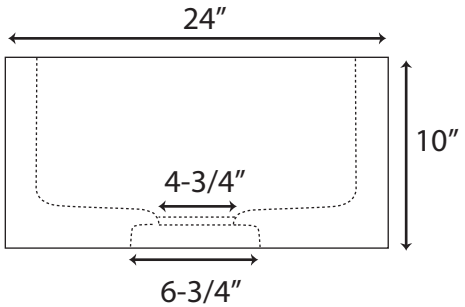

Polished Egyptian Marble Single Bowl Farmhouse Sink with Chiseled Apron - 24"

Sink Dimensions: 24" L x 20" W (front to back) x 10" H.

*Interior, sides and back are Egyptian Marble with a polished finish. Natural chiseled apron is unpolished marble.