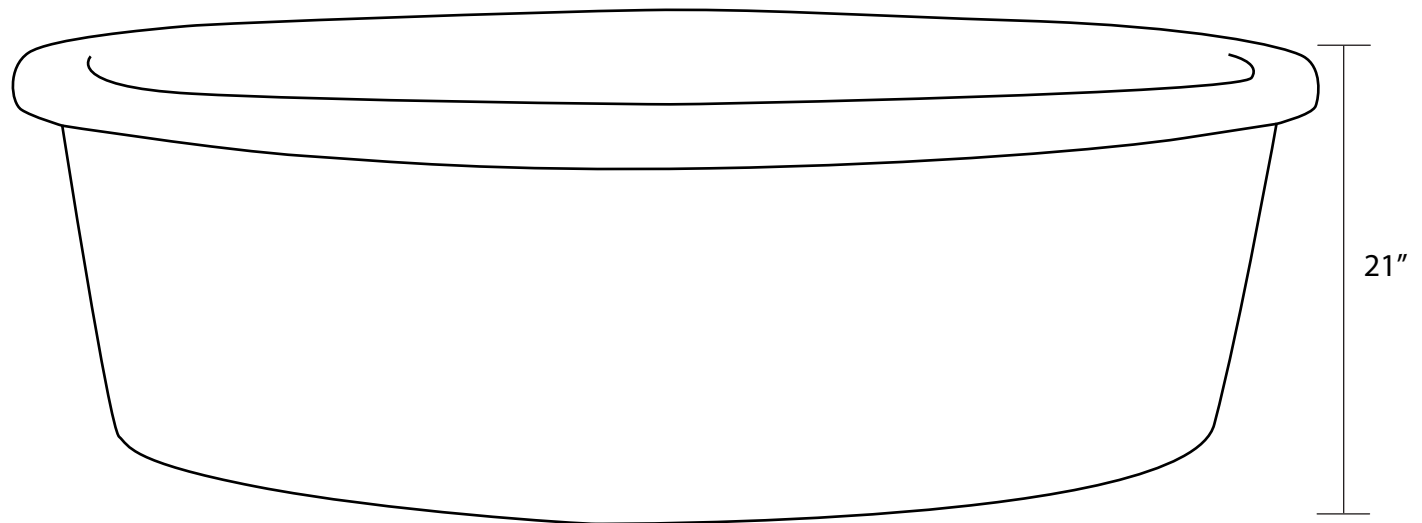

Lilly Freestanding Acrylic Tub

Tub Dimensions: 67" L x 35-1/2" W x 21-1/2"H.

Tub water capacity: 62 gallons to the top of tub.

Tub Weight Uncrated: 85 lbs. Tub Weight Crated: 310 lbs

Tub rim is 5" on the back and front of the tub.

Water depth is 17" to the top of tub.

Note: All measurements are approximate. Measurements may vary +/- 1/2".