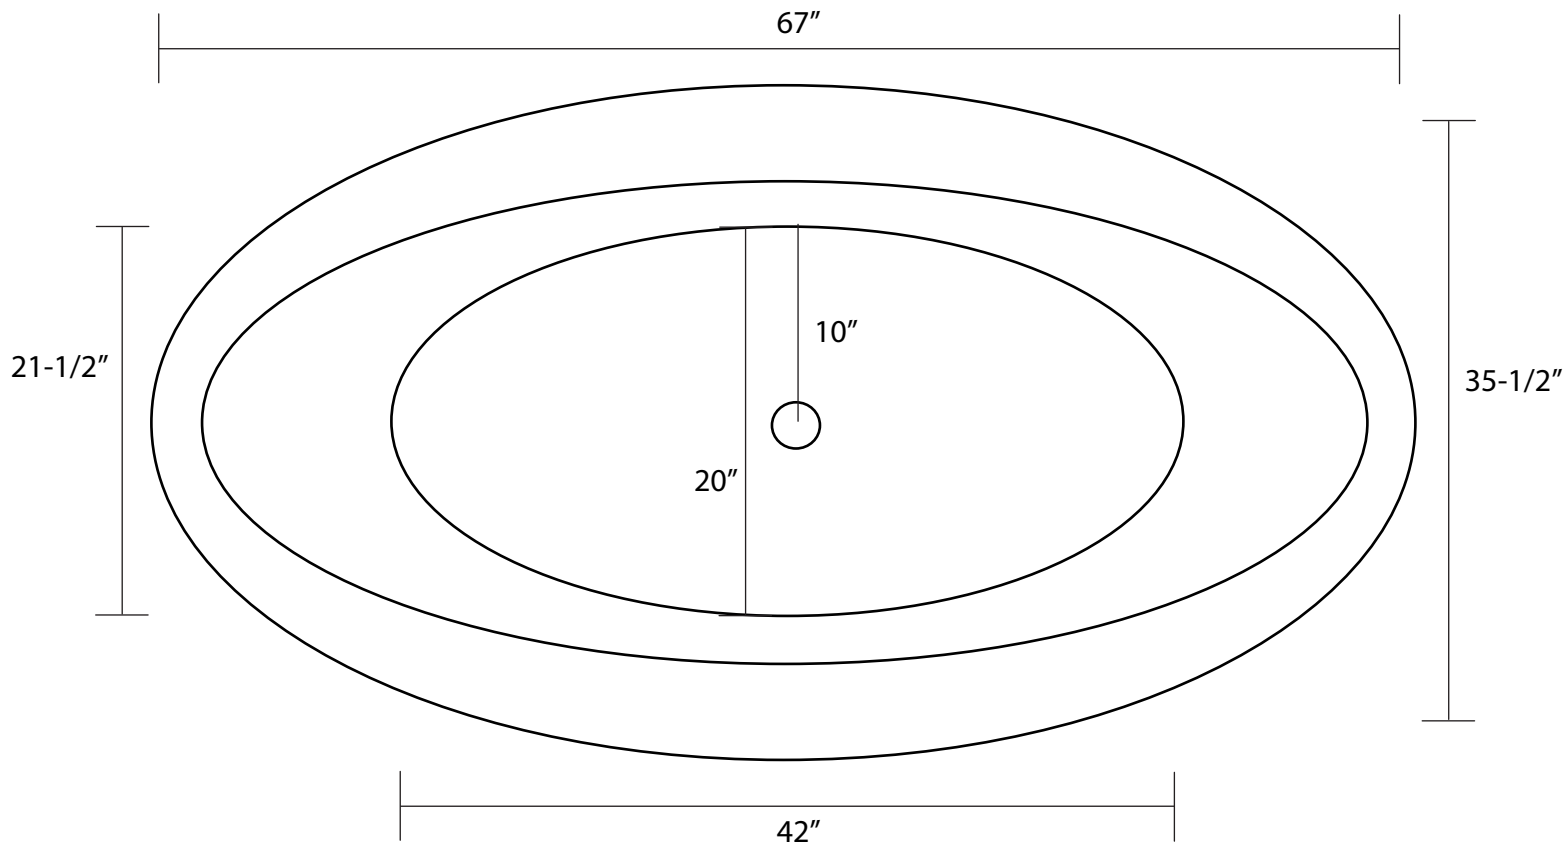

Lilly Freestanding Acrylic Tub

Tub Dimensions: 67" L x 35-1/2" W x 21-1/2"H.

Tub water capacity: 62 gallons to the top of tub.

Tub Weight Uncrated: 85 lbs. Tub Weight Crated: 310 lbs

Tub rim is 5" on the back and front of the tub.

Water depth is 17" to the top of tub.

Note: All measurements are approximate. Measurements may vary +/- 1/2".