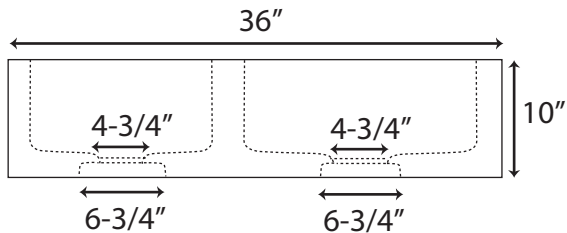

Polished Granite Offset Double Bowl Farmhouse Sink - 36"

Sink Dimensions: 36" L x 20" W (front to back) x 10" H.

Large bowl measures 18" L x 16-1/2" W (front to back) x 7-3/4" H.

Small bowl measures 13-1/2" L x 16-1/2" W (front to back) x 7-3/4" H.