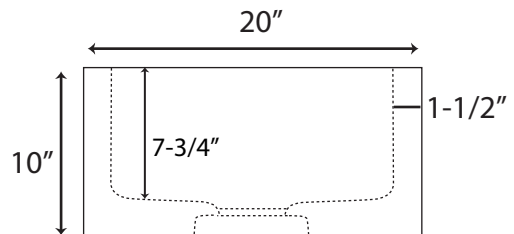

Polished Granite Offset Double Bowl Farmhouse Sink - 36"

Sink Dimensions: 36" L x 20" W (front to back) x 10" H.

Large bowl measures 18" L x 16-1/2" W (front to back) x 7-3/4" H.

Small bowl measures 13-1/2" L x 16-1/2" W (front to back) x 7-3/4" H.