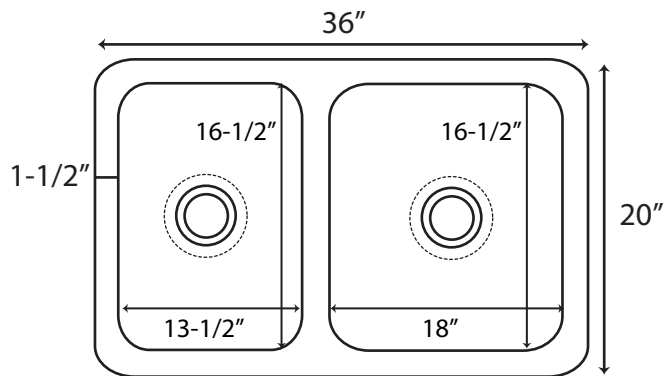

Polished Granite Offset Double Bowl Farmhouse Sink - 36"

Sink Dimensions: 36" L x 20" W (front to back) x 10" H.

Large bowl measures 18" L x 16-1/2" W (front to back) x 7-3/4" H.

Small bowl measures 13-1/2" L x 16-1/2" W (front to back) x 7-3/4" H.