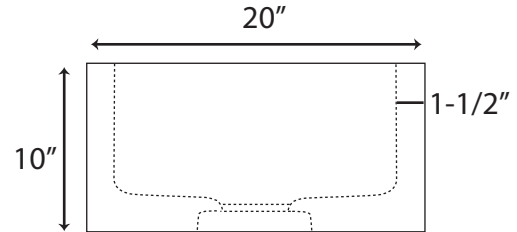

Polished Granite Double Bowl Farmhouse Sink with Chiseled Apron - 36"

Sink Dimensions: 36" L x 20" W (front to back) x 10" H. Each bowl measures 15-3/4" L x 17" W (front to back) x 8" H.

*Interior, sides and back are polished. Natural chiseled apron is unpolished.