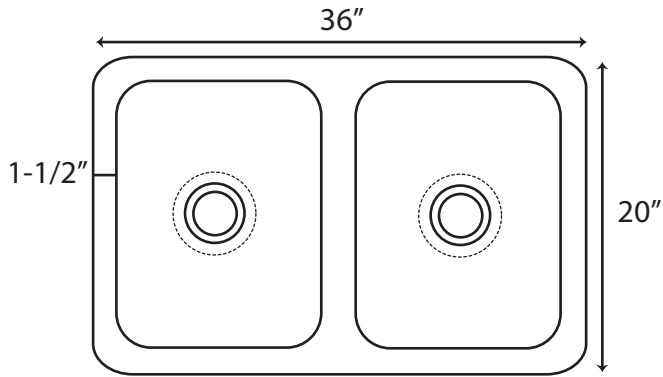

Polished Granite Double Bowl Farmhouse Sink with Chiseled Apron - 36"

Sink Dimensions: 36" L x 20" W (front to back) x 10" H. Each bowl measures 15-3/4" L x 17" W (front to back) x 8" H.

*Interior, sides and back are polished. Natural chiseled apron is unpolished.