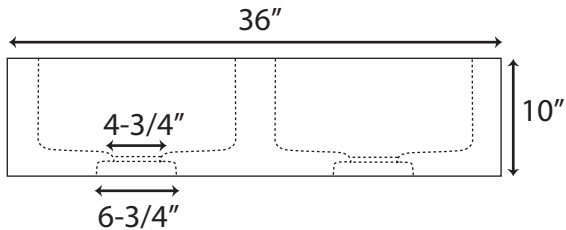

Polished Granite Double Bowl Farmhouse Sink with Chiseled Apron - 36"

Sink Dimensions: 36" L x 20" W (front to back) x 10" H. Each bowl measures 15-3/4" L x 17" W (front to back) x 8" H.

*Interior, sides and back are polished. Natural chiseled apron is unpolished.