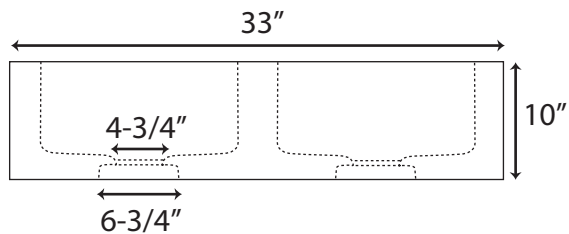

# Polished Granite Double Bowl Farmhouse Sink with Chiseled Apron - 33"

Sink Dimensions: 33" L x 20" W (front to back) x 10" H. Each bowl measures 14-1/4" L x 17" W (front to back) x 8" H.

\*Interior, sides and back are polished. Natural chiseled apron is unpolished.