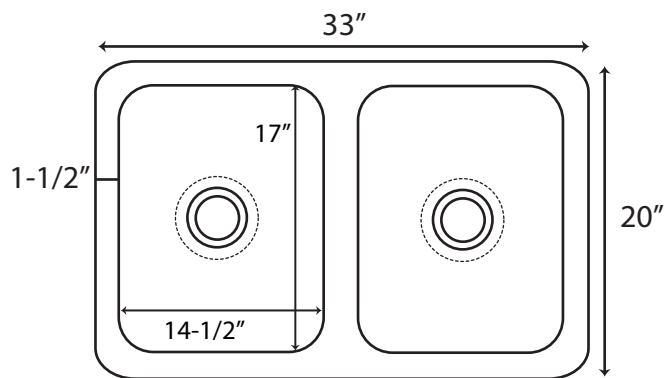

# Polished Granite Double Bowl Farmhouse Sink with Chiseled Apron - 33"

Sink Dimensions: 33" L x 20" W (front to back) x 10" H. Each bowl measures 14-1/4" L x 17" W (front to back) x 8" H.

\*Interior, sides and back are polished. Natural chiseled apron is unpolished.