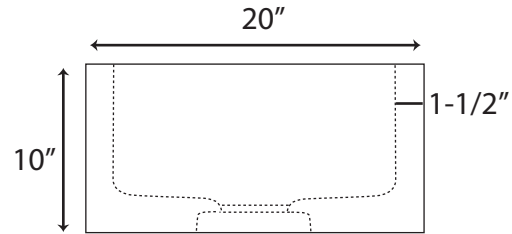

Polished Granite Single Bowl Farmhouse Sink - 36"

Sink Dimensions: 30" L x 20" W (front to back) x 10" H.

*All sides of this sink are polished.