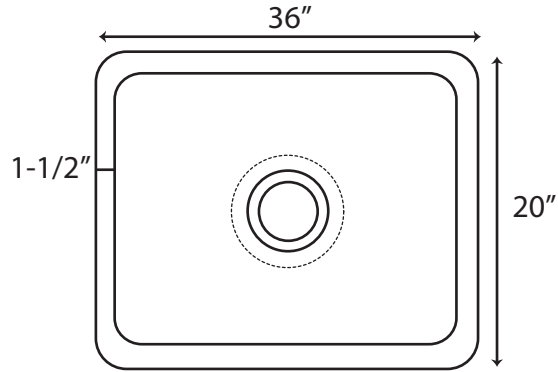

Polished Granite Single Bowl Farmhouse Sink - 36"

Sink Dimensions: 30" L x 20" W (front to back) x 10" H.

*All sides of this sink are polished.