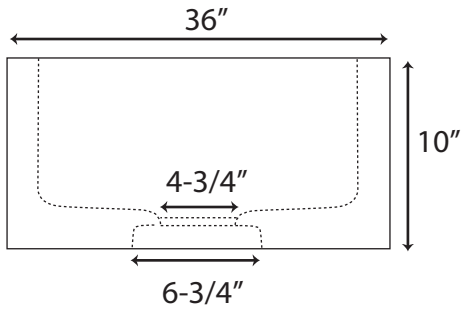

Polished Granite Single Bowl Farmhouse Sink - 36"

Sink Dimensions: 30" L x 20" W (front to back) x 10" H.

*All sides of this sink are polished.