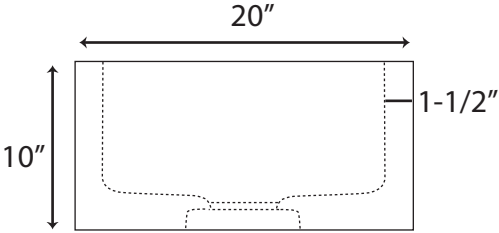

Polished Granite Single Bowl Farmhouse Sink - 33"

Sink Dimensions: 33" L x 20" W (front to back) x 10" H.

*All sides of this sink are polished.