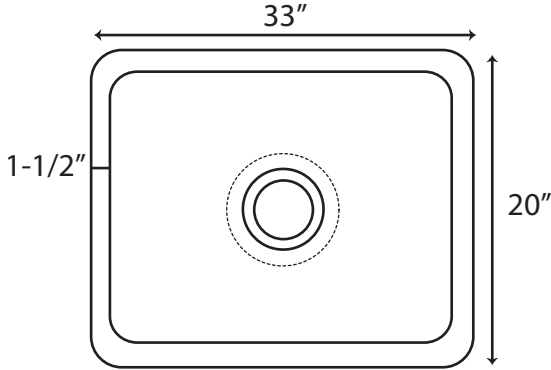

Polished Granite Single Bowl Farmhouse Sink - 33"

Sink Dimensions: 33" L x 20" W (front to back) x 10" H.

*All sides of this sink are polished.