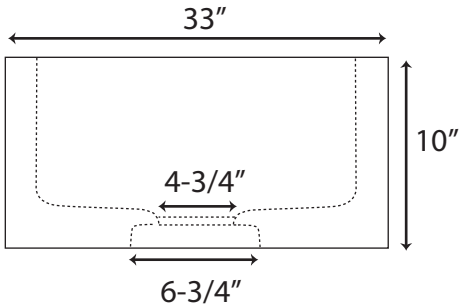

Polished Granite Single Bowl Farmhouse Sink - 33"

Sink Dimensions: 33" L x 20" W (front to back) x 10" H.

*All sides of this sink are polished.