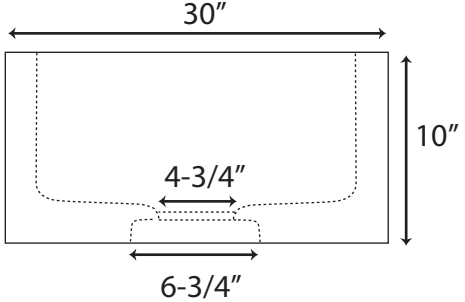

Polished Granite Single Bowl Farmhouse Sink - 30"

Sink Dimensions: 30" L x 20" W (front to back) x 10" H.

*All sides of this sink are polished.