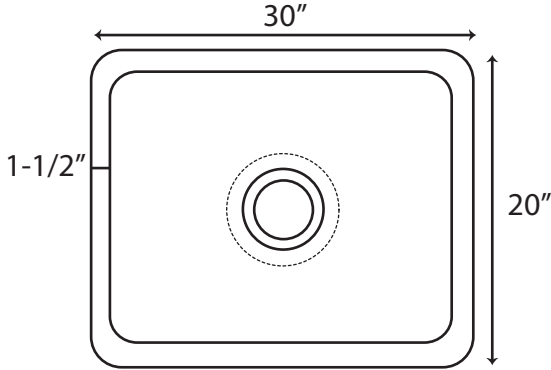

Polished Granite Single Bowl Farmhouse Sink - 30"

Sink Dimensions: 30" L x 20" W (front to back) x 10" H.

*All sides of this sink are polished.