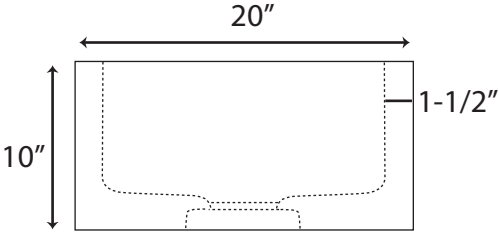

Polished Granite Single Bowl Farmhouse Sink - 30"

Sink Dimensions: 30" L x 20" W (front to back) x 10" H.

*All sides of this sink are polished.