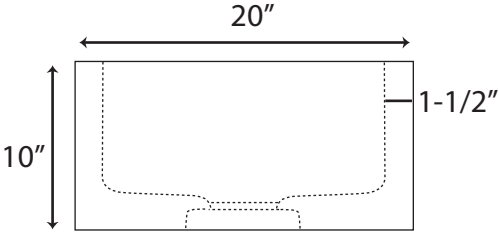

Polished Granite Single Bowl Farmhouse Sink - 24"

Sink Dimensions: 24" L x 20" W (front to back) x 10" H.

*All sides of this sink are polished.