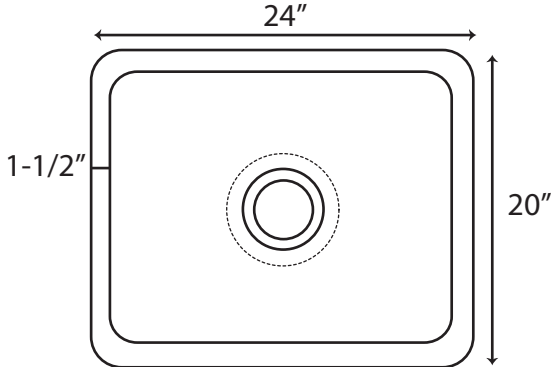

Polished Granite Single Bowl Farmhouse Sink - 24"

Sink Dimensions: 24" L x 20" W (front to back) x 10" H.

*All sides of this sink are polished.