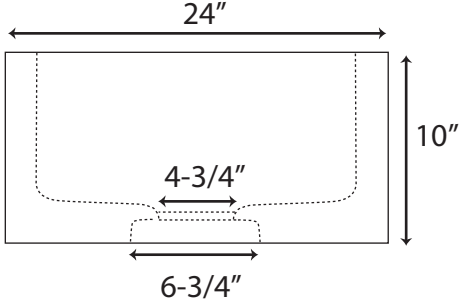

Polished Granite Single Bowl Farmhouse Sink - 24"

Sink Dimensions: 24" L x 20" W (front to back) x 10" H.

*All sides of this sink are polished.