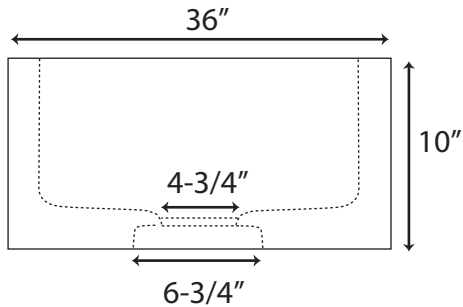

Polished Granite Single Bowl Farmhouse Sink with Chiseled Apron - 36"

Sink Dimensions: 36" L x 20" W (front to back) x 10" H.

*Interior, sides and back are polished. Natural chiseled apron is unpolished.