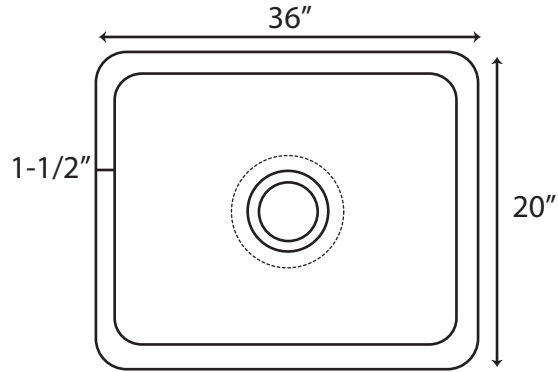

Polished Granite Single Bowl Farmhouse Sink with Chiseled Apron - 36"

Sink Dimensions: 36" L x 20" W (front to back) x 10" H.

*Interior, sides and back are polished. Natural chiseled apron is unpolished.