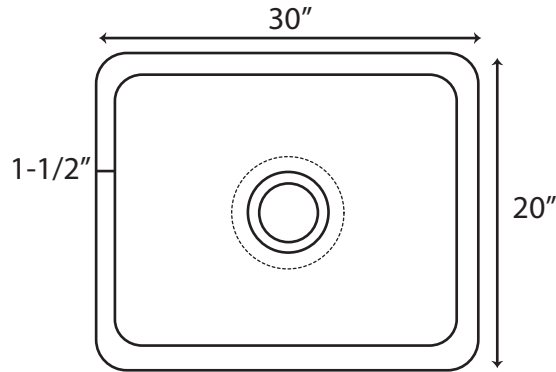

Floral Natural Marble Single Bowl Farmhouse Sink - 30"

Sink Dimensions: 30" W x 20" D x 10" H.

Carved floral design apron is unpolished marble.

*Interior, sides and back are Egyptian Marble with a polished finish.