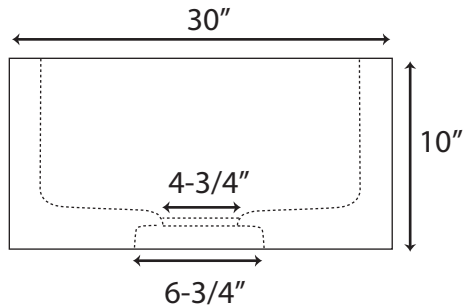

Floral Natural Marble Single Bowl Farmhouse Sink - 30"

Sink Dimensions: 30" W x 20" D x 10" H.

Carved floral design apron is unpolished marble.

*Interior, sides and back are Egyptian Marble with a polished finish.