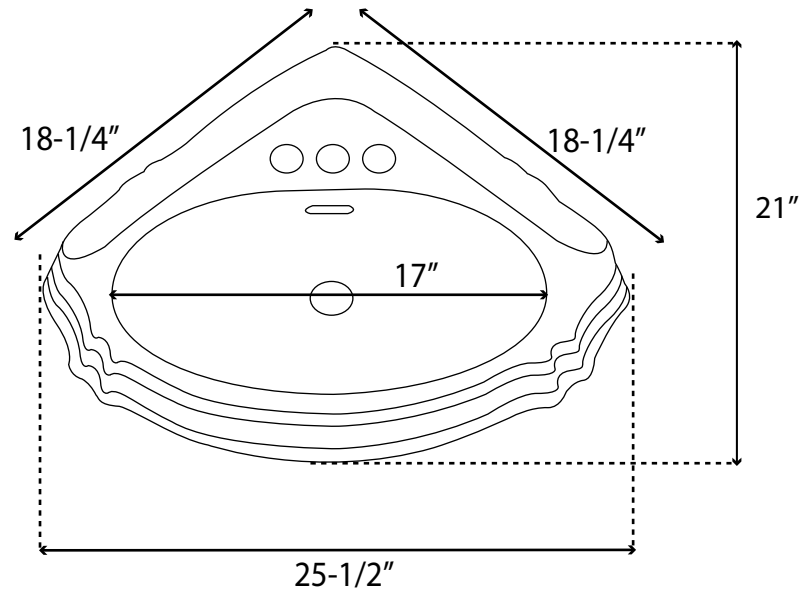

Regent Corner Pedestal Lavatory

Specifications for White pedestal sink.
Overall measurements: 25-1/2" L x 21" W (front to back)
Overall height: 35"

Specifications for Biscuit pedestal sink.
Overall measurements: 26-1/2" L x 20-1/2" W (front to back)
Overall height: 36-1/2"