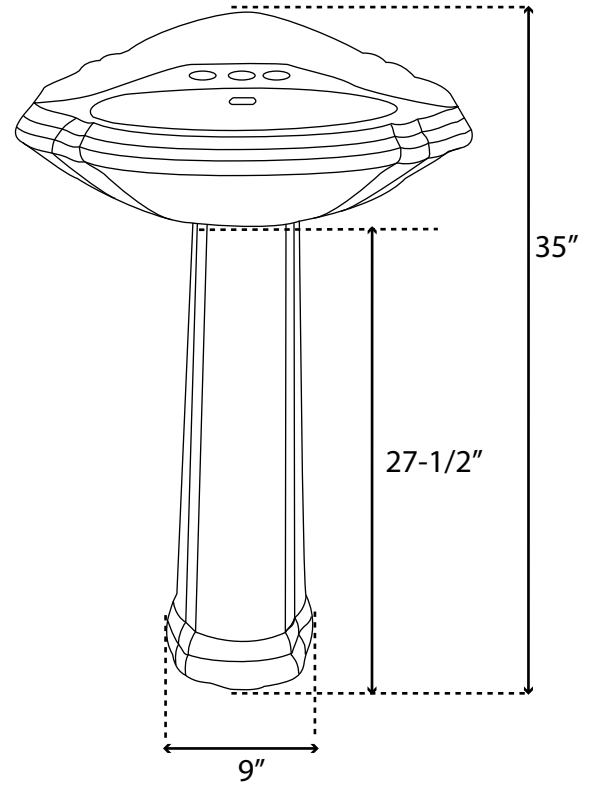

Regent Corner Pedestal Lavatory

Specifications for White pedestal sink.
Overall measurements: 25-1/2" L x 21" W (front to back)
Overall height: 35"

Specifications for Biscuit pedestal sink.
Overall measurements: 26-1/2" L x 20-1/2" W (front to back)
Overall height: 36-1/2"