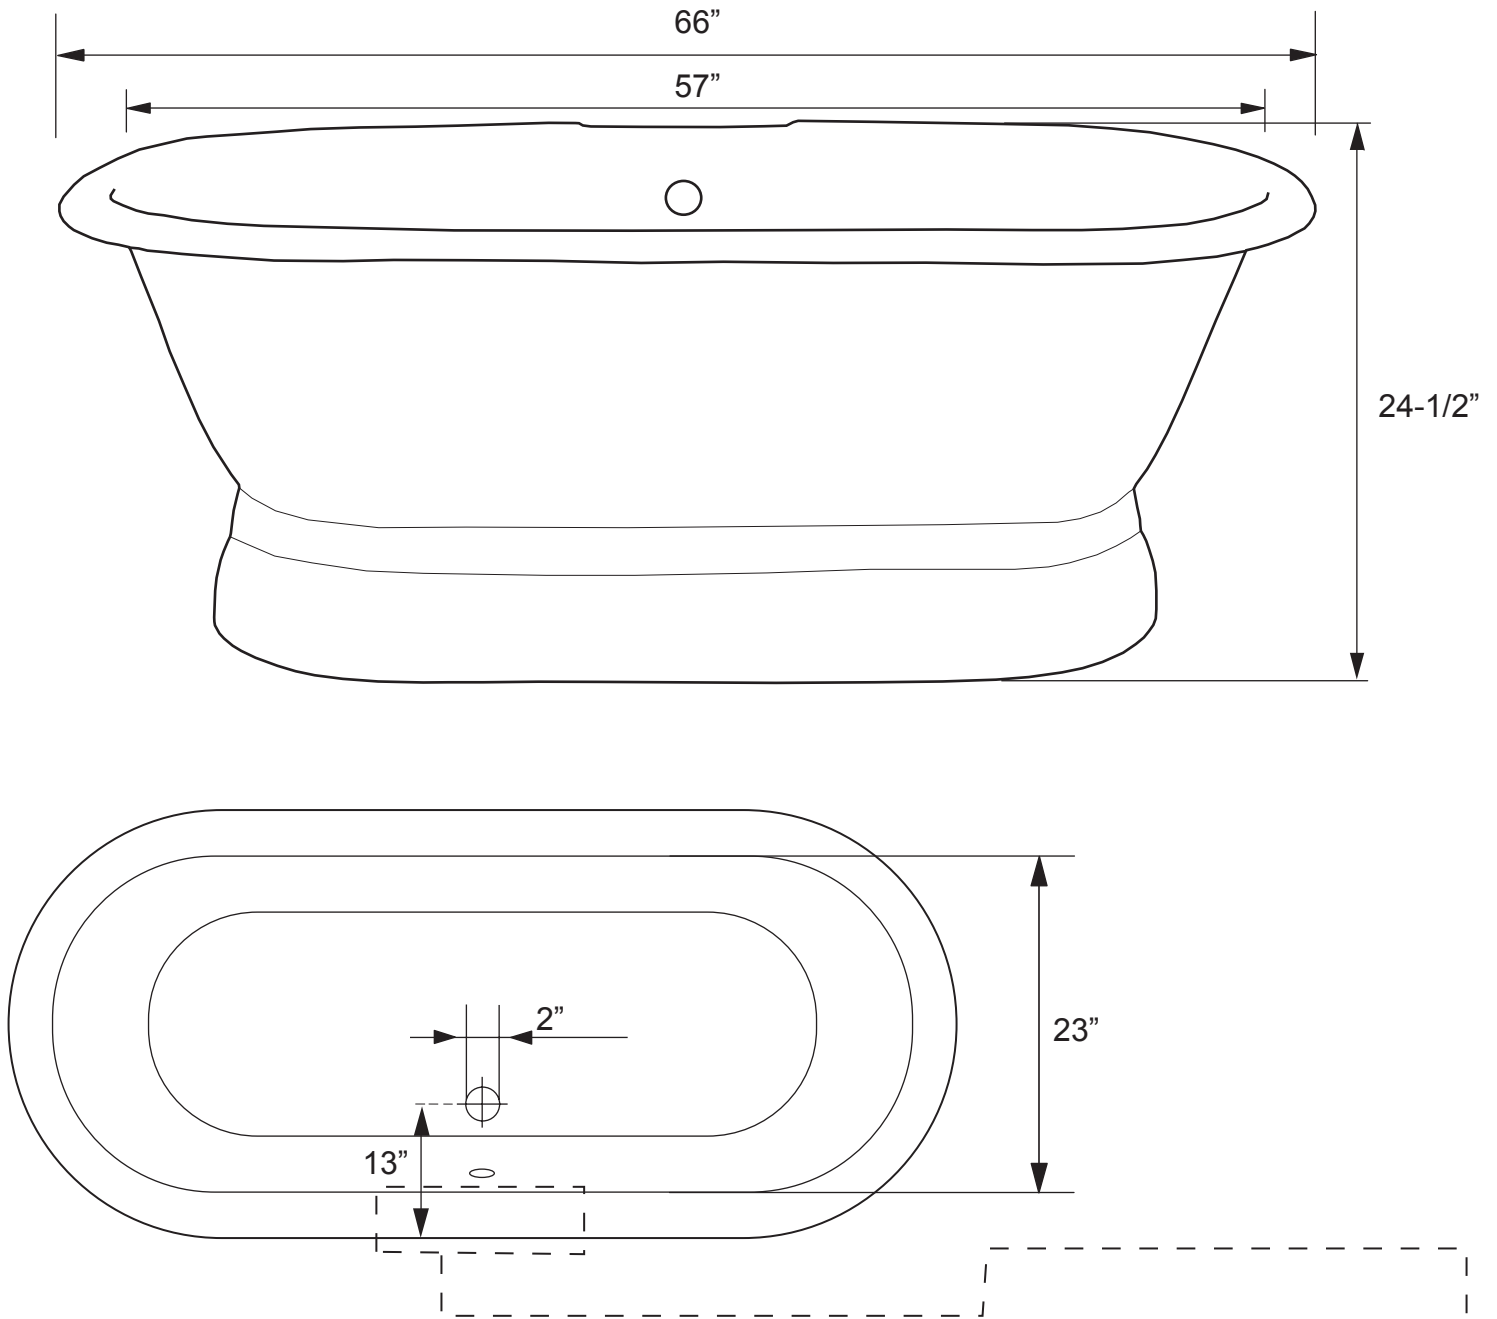

Henley Cast Iron Dual Tub on Plinth

Tub Dimensions: 66" L x 31" W x 24-1/2" H

Tub water capacity: 45 gallons.

All measurements are approximate.

Tub Weight Uncrated: 340 lbs. Tub Weight Crated: 520 lbs.

Tub is 18" deep at drain.

Water depth to overflow is 13-1/2" H

Note: Rough -in dimensions may vary +/- 1/2" and are subject to change. All weights and capacities are approximate.