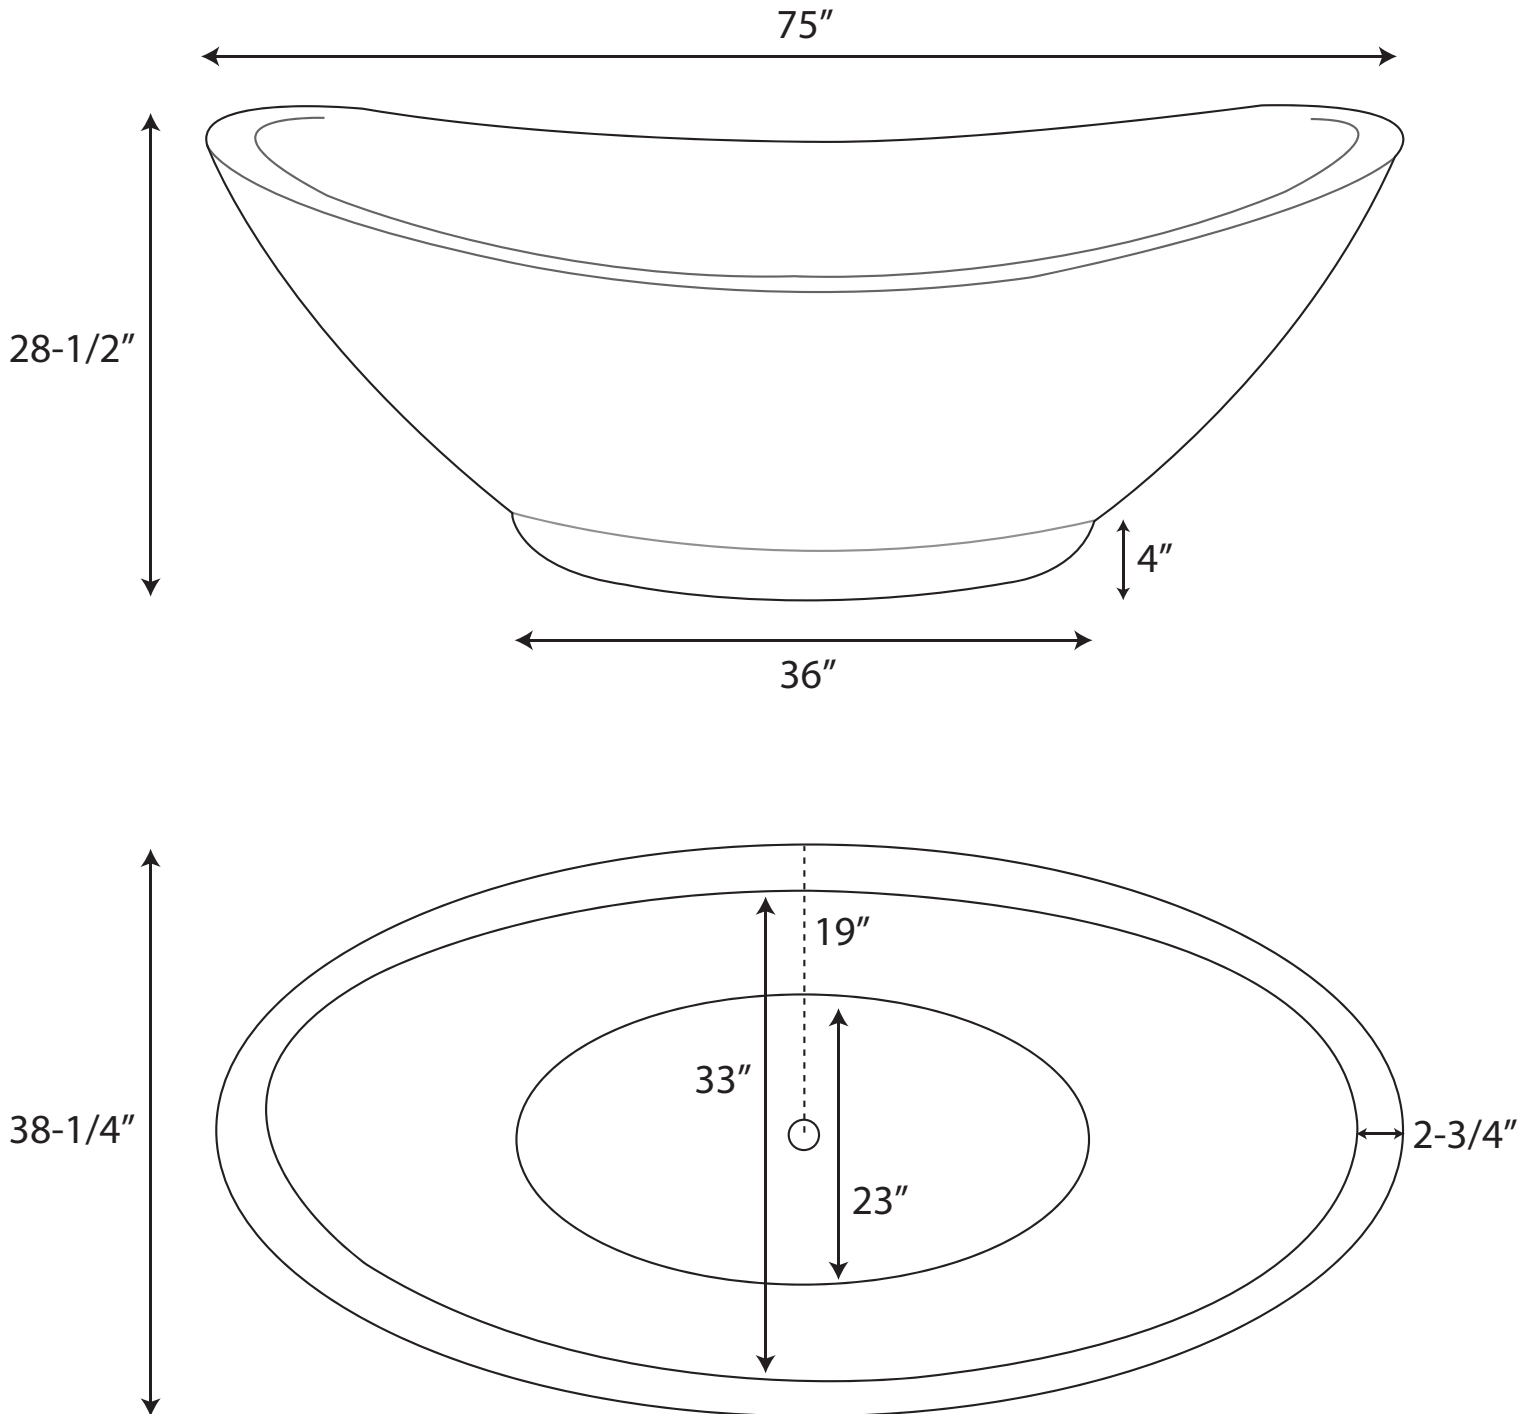

# Genoa Modern Double Slipper on Short Plinth

Tub Dimensions: 75" L x 38-1/4" W x 28-1/2" H.

Tub Weight Uncrated: 120 lbs. Tub Weight Crated: 300 lbs.

Water Capacity: 100 Gallons (to the top of the tub)

All measurements are approximate.  
Measurements may vary +/- 1/2".