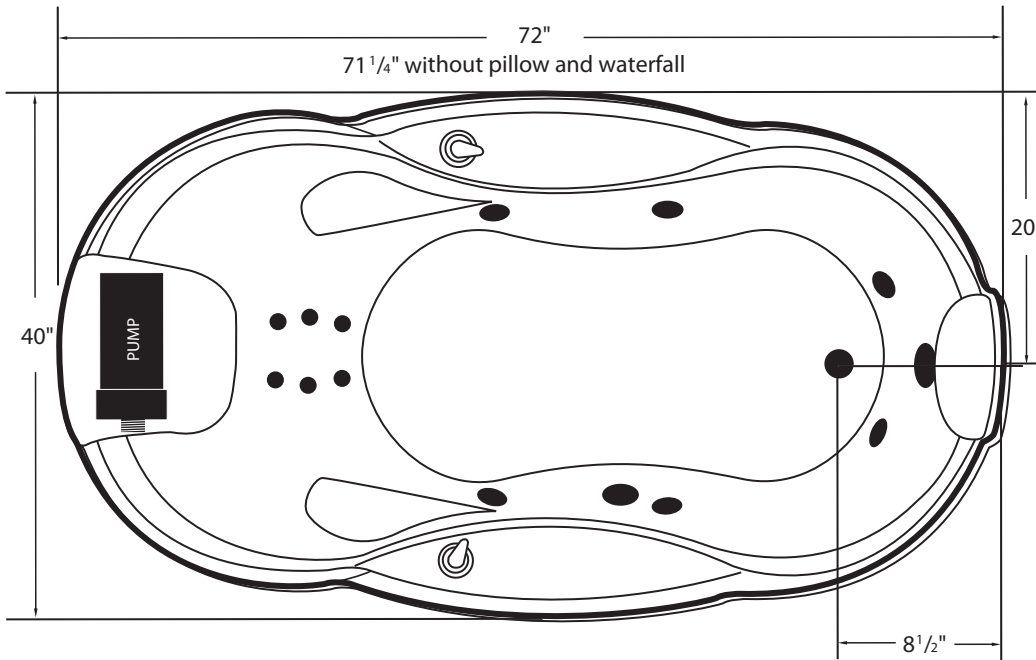

4071PWT-Le Paradis

TEMPLATE AVAILABLE

- All dimensions are plus or minus (maximum tolerance)
- Vita Bath reserves the right to make changes without notice.
- Copyright, all rights reserved.

- MODEL: 4071 PWT
- SIZE: 40" x 71"
- EST. CRATED WEIGHT: 260 lbs. (Whirlpool)
- EST. CRATED WEIGHT: 280 lbs (Whirlpool w/air)
- CRATED SIZE: 45" X 75" X 31"
- AVERAGE FILL (gallons): 55
- PUMP SIZE: 1.5 HP
- ELECTRICAL: 110 V 20 Amp Circuit
- MATERIAL: Acrylic reinforced fiberglass
- STANDARD COLORS: White, Black, Bone, Almond, Biscuit, Linen, Inn. Blush, Sterling Silver
- STANDARD FEATURES: Theradjust, H.E.E.T., Waterfall, VitaTouch, Pillow
- JETS: Star 6, Cluster 6
- AIR CONTROL(S): 1
- SUCTION FITTINGS: 1
- 3 WAY VALVE: 1
- OTHER: Shiatsu Massage (Optional)

Interior Depth	Interior Length Top	Interior Width Top	Interior Length Bottom	Interior Width Bottom
17 1/4	63 1/2	28 1/2	42 1/2	21

* Except interior depth, all dimensions are approximations to the nearest inch.