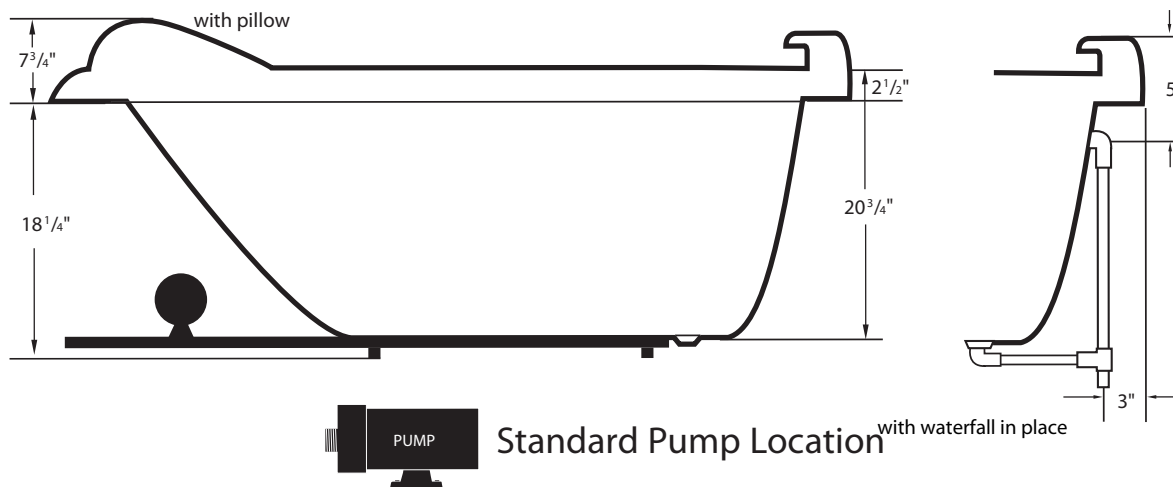

4071PWT-Le Paradis

TEMPLATE AVAILABLE

- All dimensions are plus or minus (maximum tolerance)
- Vita Bath reserves the right to make changes without notice.
- Copyright, all rights reserved.

- MODEL: 4071 PWT
- SIZE: 40" x 71"
- EST. CRATED WEIGHT: 260 lbs. (Whirlpool)
- EST. CRATED WEIGHT: 280 lbs (Whirlpool w/air)
- CRATED SIZE: 45" X 75" X 31"
- AVERAGE FILL (gallons): 55
- PUMP SIZE: 1.5 HP
- ELECTRICAL: 110 V 20 Amp Circuit
- MATERIAL: Acrylic reinforced fiberglass
- STANDARD COLORS: White, Black, Bone, Almond, Biscuit, Linen, Inn. Blush, Sterling Silver
- STANDARD FEATURES: Theradjust, H.E.E.T., Waterfall, VitaTouch, Pillow
- JETS: Star 6, Cluster 6
- AIR CONTROL(S): 1
- SUCTION FITTINGS: 1
- 3 WAY VALVE: 1
- OTHER: Shiatsu Massage (Optional)

Interior Depth	Interior Length Top	Interior Width Top	Interior Length Bottom	Interior Width Bottom
17 1/4	63 1/2	28 1/2	42 1/2	21

* Except interior depth, all dimensions are approximations to the nearest inch.