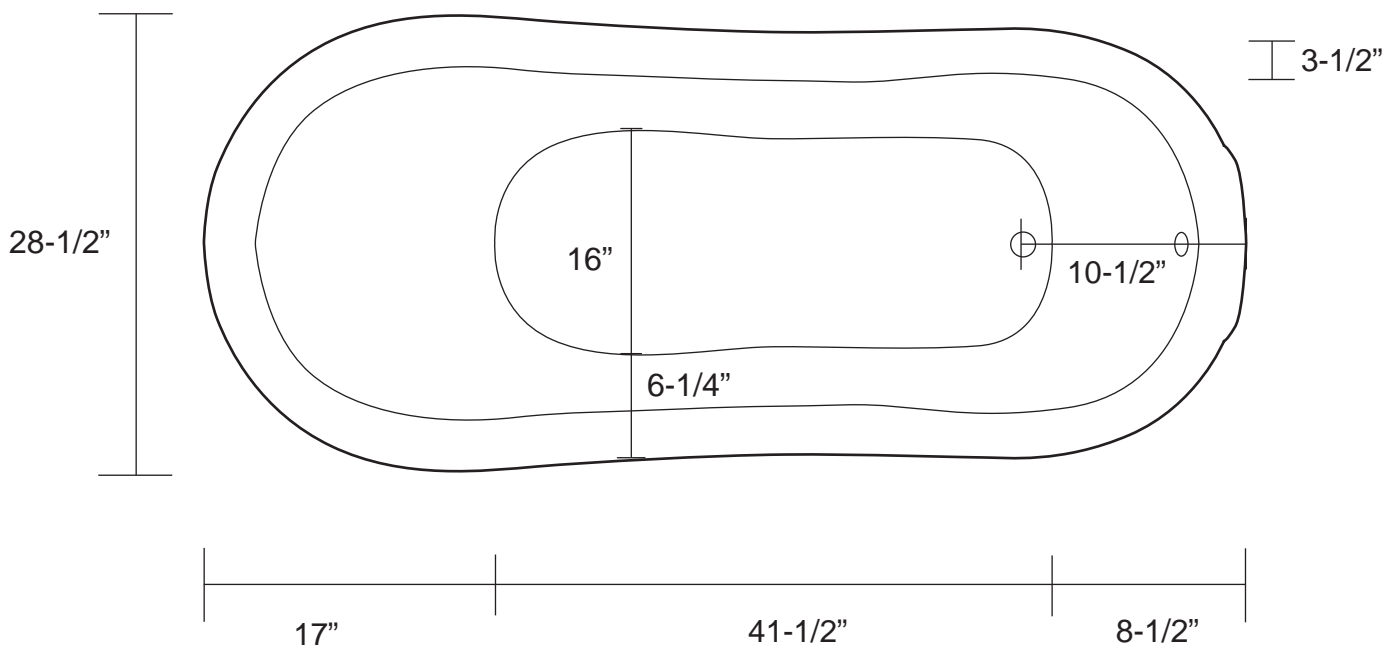

67" Victorian Acrylic Slipper Tub

Tub Dimensions: 67" L x 28-1-2" W x 24-1/4 - 31-3/8" H

Tub water capacity: 55 gallons

Tub Weight Uncrated: 133 lbs. Tub Weight Crated: 313 lbs.

Tub is 17-3/4" deep at drain.

Overflow hole diameter is 1-1/2"

Water depth to overflow is 14" H

All measurements are approximate.