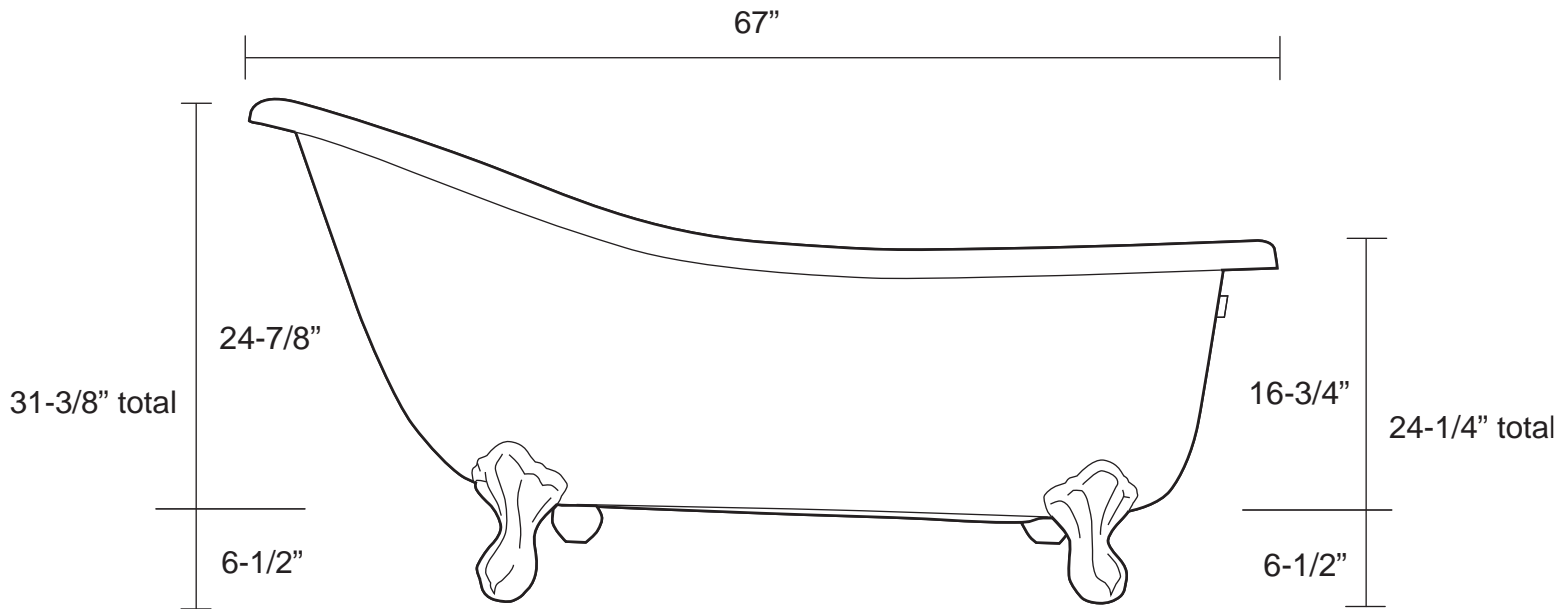

67" Victorian Acrylic Slipper Tub

Tub Dimensions: 67" L x 28-1-2" W x 24-1/4 - 31-3/8" H

Tub water capacity: 55 gallons

Tub Weight Uncrated: 133 lbs. Tub Weight Crated: 313 lbs.

Tub is 17-3/4" deep at drain.

Overflow hole diameter is 1-1/2"

Water depth to overflow is 14" H

All measurements are approximate.