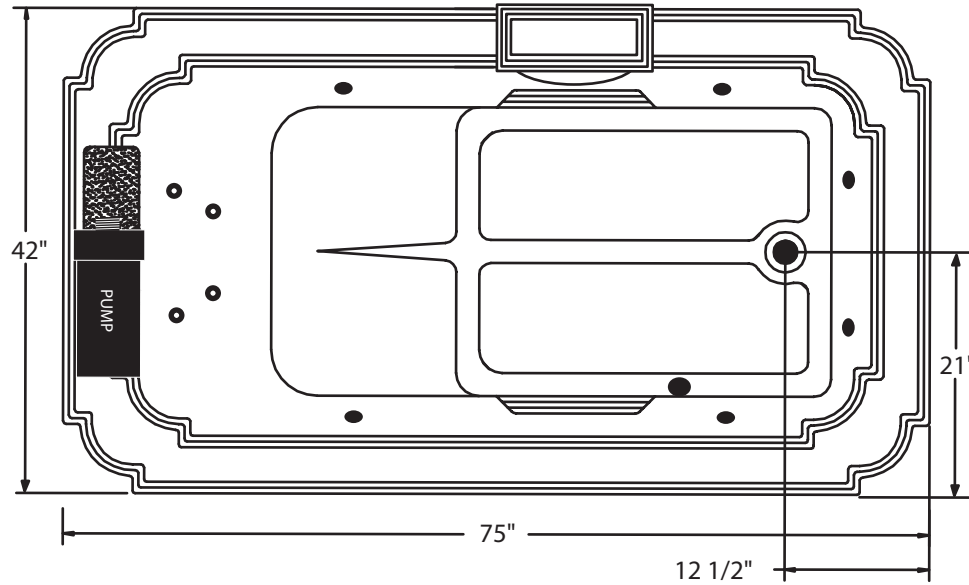

tranquility collection

SPECIFICATIONS

4275IWT-L' Intrigue

- All dimensions are plus or minus (maximum tolerance)
- Vita Bath reserves the right to make changes without notice.
- Copyright, all rights reserved.

- MODEL: 4275 IWT
 SIZE: 42" x 75"
 EST. BOXED WEIGHT: 190 lbs (Whirlpool)
 EST. BOXED WEIGHT: 215 lbs (Whirlpool w/air)
 BOXED SIZE: 81" x 51" x 27"
 AVERAGE FILL (gallons): 55
 PUMP SIZE: 1.5 HP
 ELECTRICAL: 110 V 20 Amp Circuit
 MATERIAL: Acrylic reinforced fiberglass
 STANDARD COLORS: White, Black, Bone, Almond, Biscuit, Linen, Inn. Blush, Sterling Silver
 STANDARD FEATURES: Theradjust, H.E.E.T., Waterfall, VitaTouch, Pillow
 JETS: Star 6, Cluster 4
 AIR CONTROL(S): 1
 SUCTION FITTINGS: 1
 3 WAY VALVE: 1

TEMPLATE AVAILABLE

Standard Pump Location

Interior Depth	Interior Length Top	Interior Width Top	Interior Length Bottom	Interior Width Bottom
20	67	31 1/2	47	23 1/4

* Except interior depth, all dimensions are approximations to the nearest inch.