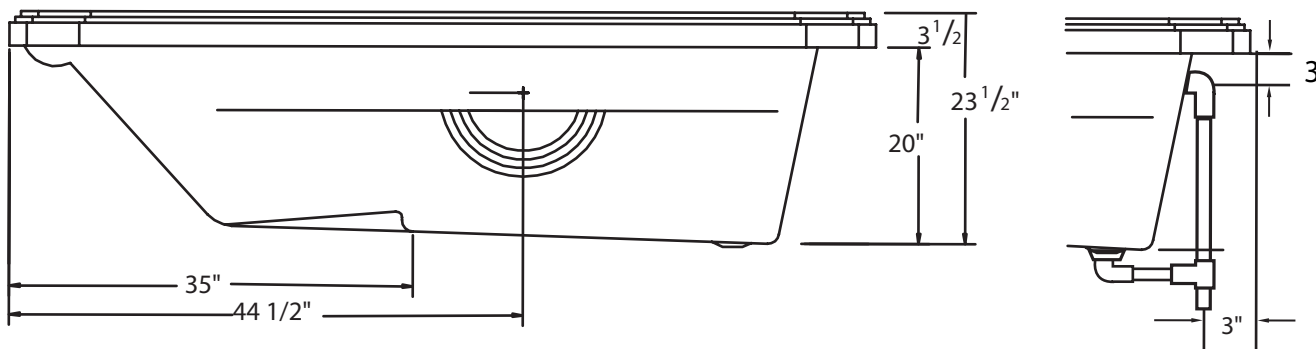

tranquility collection

SPECIFICATIONS

4275IWT-L' Intrigue

- All dimensions are plus or minus (maximum tolerance)
- Vita Bath reserves the right to make changes without notice.
- Copyright, all rights reserved.

- MODEL: 4275 IWT
 SIZE: 42" x 75"
 EST. BOXED WEIGHT: 190 lbs (Whirlpool)
 EST. BOXED WEIGHT: 215 lbs (Whirlpool w/air)
 BOXED SIZE: 81" x 51" x 27"
 AVERAGE FILL (gallons): 55
 PUMP SIZE: 1.5 HP
 ELECTRICAL: 110 V 20 Amp Circuit
 MATERIAL: Acrylic reinforced fiberglass
 STANDARD COLORS: White, Black, Bone, Almond, Biscuit, Linen, Inn. Blush, Sterling Silver
 STANDARD FEATURES: Theradjust, H.E.E.T., Waterfall, VitaTouch, Pillow
 JETS: Star 6, Cluster 4
 AIR CONTROL(S): 1
 SUCTION FITTINGS: 1
 3 WAY VALVE: 1

TEMPLATE AVAILABLE

Standard Pump Location

Interior Depth	Interior Length Top	Interior Width Top	Interior Length Bottom	Interior Width Bottom
20	67	31 1/2	47	23 1/4

* Except interior depth, all dimensions are approximations to the nearest inch.