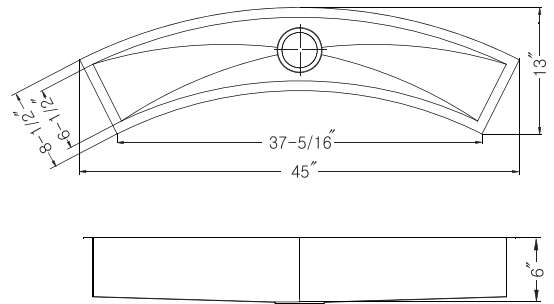

### Zero Radius Undermount Curved Trough Bar/Prep Bowl

#### FEATURES

- Premium grade T-304 stainless steel
- 6" depth • 18 gauge
- StoneGuard™ undercoating over Super-Silencer pad
- True zero radius ledge and bottom
- Brushed satin • 3-1/2" drain opening
- Requires custom sink base
- Supplied with cutout template, fasteners and instructions
- Complies with ASME A112.19.3-2000, UPC®
- Lifetime Limited Warranty

#### OPTIONAL ACCESSORIES

Wire Rack BG-1308

Strainer: 190-9180

OVERALL DIMENSIONS	EACH BOWL	CUTOUT SIZE	PACKAGING*	WEIGHT*
45" x 13"	37-5/16" x 6-1/2"	See Template	1/16 pcs.	30/510 lbs.

All dimensions are in inches. Specifications subject to change without notice.