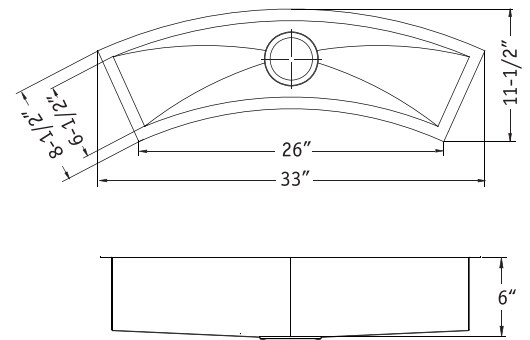

### Zero Radius Undermount Curved Trough Bar/Prep Bowl

#### FEATURES

- Premium grade T-304 stainless steel
- 6" depth • 18 gauge
- StoneGuard™ undercoating over Super-Silencer pad
- True zero radius ledge and bottom
- Brushed satin • 3-1/2" drain opening
- Fits 36" sink base
- Supplied with cutout template, fasteners and instructions
- Complies with ASME A112.19.3-2000, UPC®
- Lifetime Limited Warranty

ASME A112.19.3-2000

OVERALL DIMENSIONS	EACH BOWL	CUTOUT SIZE	PACKAGING*	WEIGHT*
33" x 11-1/2"	26" x 6-1/2"	See Template	1/16 pcs.	20/350 lbs.

All dimensions are in inches. Specifications subject to change without notice.