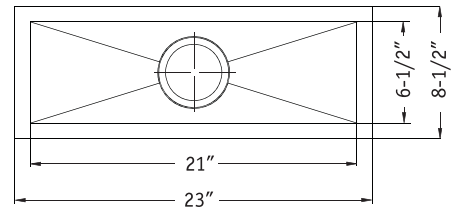

CONTEMPO SERIES

Zero Radius Undermount Trough Bar/Prep Bowl

FEATURES

- Premium grade T-304 stainless steel
- 6" depth • 18 gauge
- StoneGuard™ undercoating over Super-Silencer pad
- True zero radius ledge and bottom
- Brushed satin, • 3-1/2" drain opening
- Fits 30" sink base
- Supplied with cutout template, fasteners and instructions
- Complies with ASME A112.19.3-2000, UPC®
- Lifetime Limited Warranty

ASME A112.19.3-2000

OVERALL DIMENSIONS	EACH BOWL	CUTOUT SIZE	PACKAGING*	WEIGHT*
23" x 8-1/2"	21" x 6-1/2"	See Template	1/16 pcs.	10/200 lbs.

All dimensions are in inches. Specifications subject to change without notice.