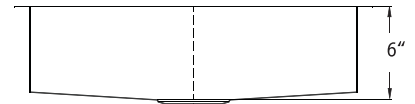

CONTEMPO SERIES

Zero Radius Undermount Trough Bar/Prep Bowl

FEATURES

- Premium grade T-304 stainless steel
- 6" depth • 18 gauge
- StoneGuard™ undercoating over Super-Silencer pad
- True zero radius ledge and bottom
- Brushed satin, • 3-1/2" drain opening
- Fits 30" sink base
- Supplied with cutout template, fasteners and instructions
- Complies with ASME A112.19.3-2000, UPC®
- Lifetime Limited Warranty

ASME A112.19.3-2000

OVERALL DIMENSIONS	EACH BOWL	CUTOUT SIZE	PACKAGING*	WEIGHT*
23" x 8-1/2"	21" x 6-1/2"	See Template	1/16 pcs.	10/200 lbs.

All dimensions are in inches. Specifications subject to change without notice.