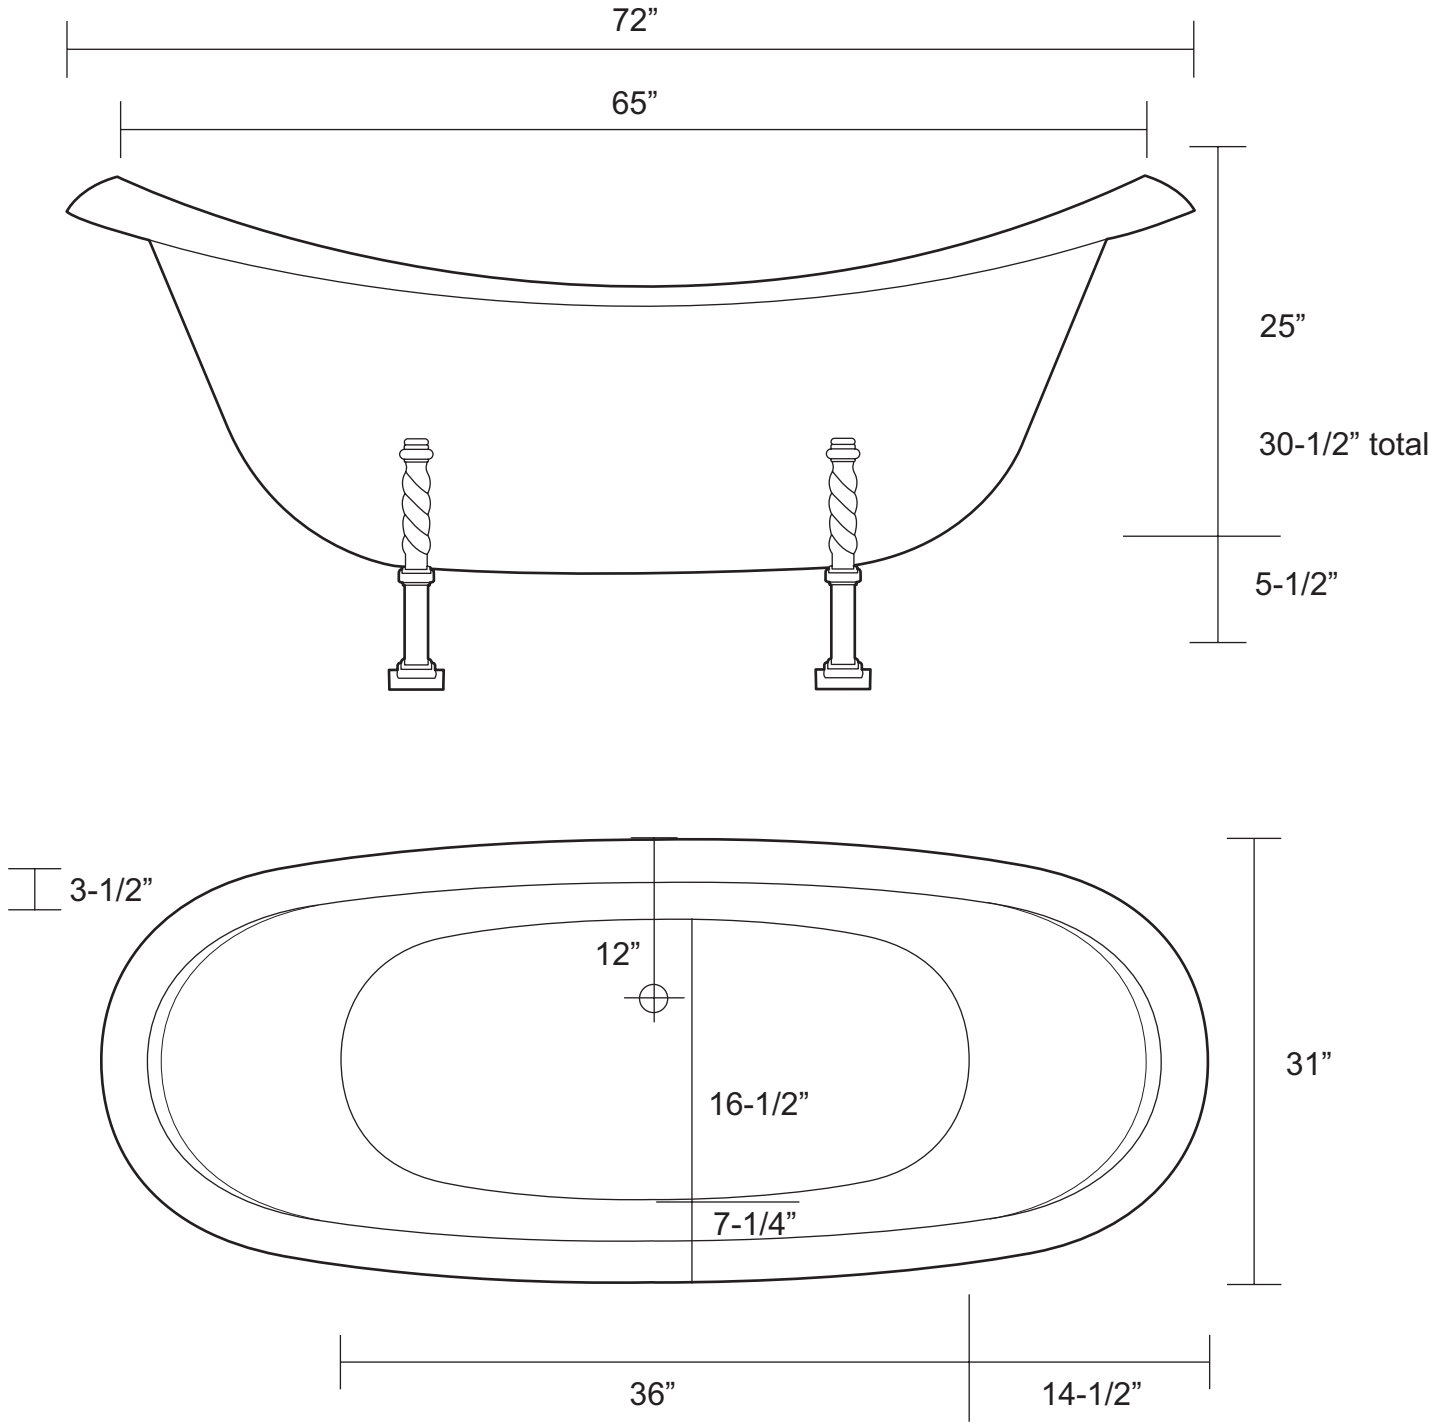

Cast Iron Double Slipper with Gothic Feet

Tub Dimensions: 72" L x 31" W x 30-1/2" H

Tub water capacity: 50 gallons

Tub Weight Uncrated: 347 lbs. Tub Weight Crated: 527 lbs

Tub is 17-1/2" deep at drain.

Overflow hole diameter is 1-1/2"

Water depth to overflow is 14" H

All measurements are approximate. Measurements may vary +/- 1/2".