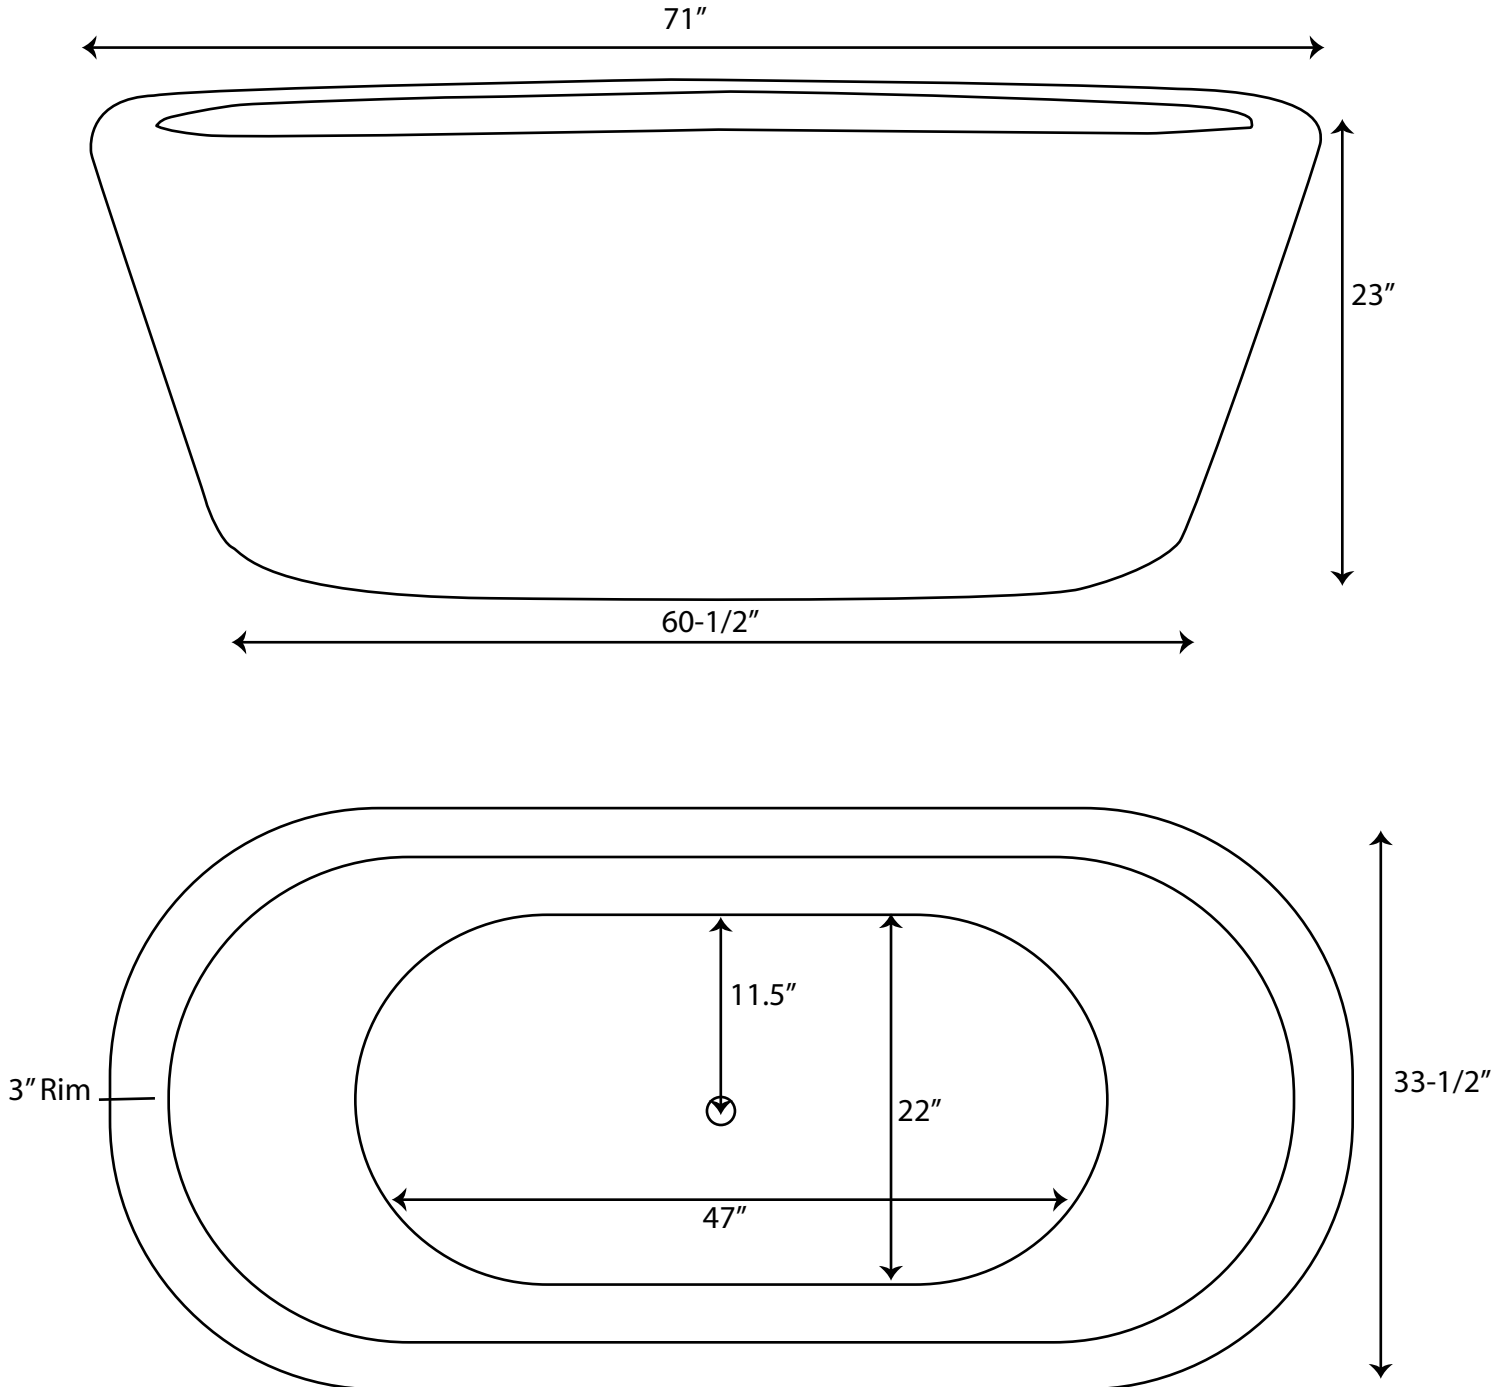

71" Luora Oval Acrylic Tub

Tub Dimensions: 71" L x 33-1/2" W x 23" H.

Tub Water Capacity: 81 gallons (to top of tub)

Tub Weight Uncrated: 100 lbs. Tub Weight Crated: 325 lbs.

Tub is 17.5" deep at drain.

Tub has no overflow.

All measurements are approximate. Measurements may vary +/- 1/2"