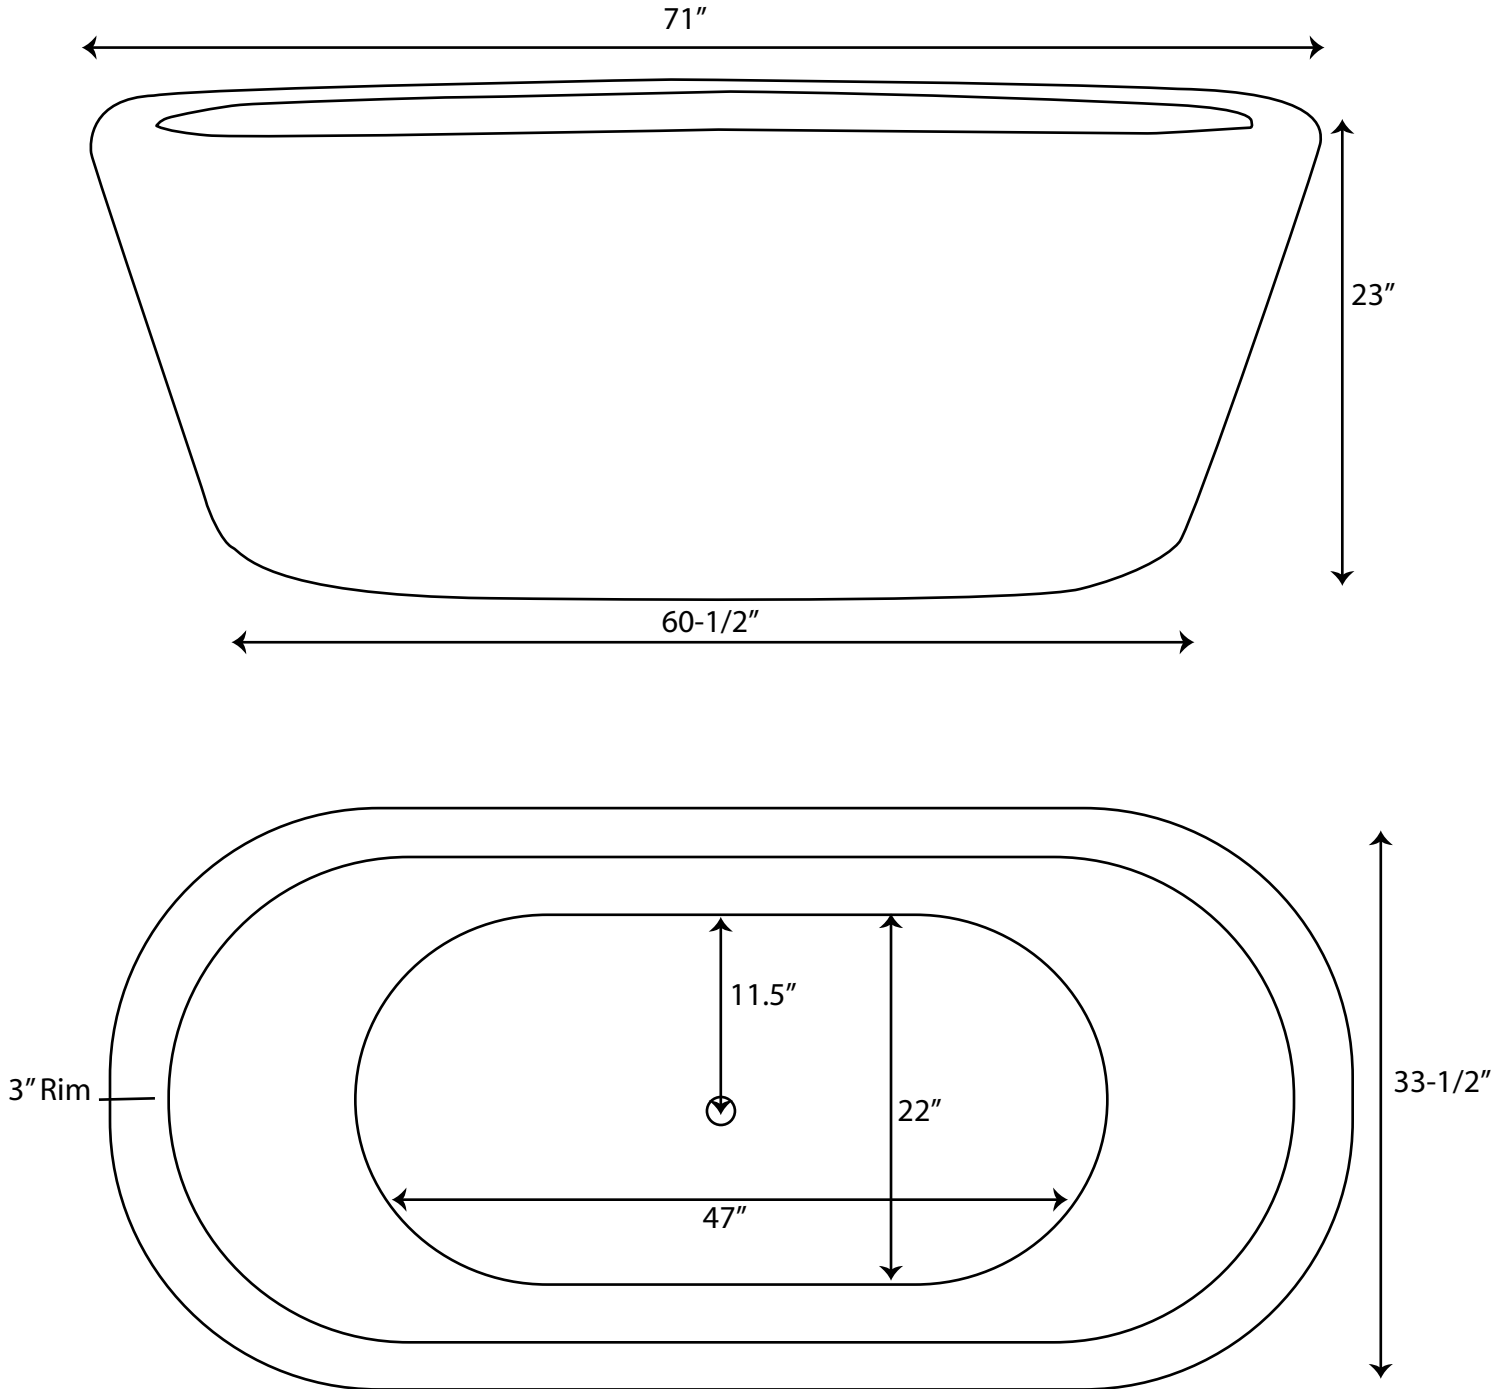

71" Luora Oval Acrylic Tub

Tub Dimensions: 71" L x 33-1/2" W x 23" H.

Tub Water Capacity: 81 gallons (to top of tub)

Tub Weight Uncrated: 126 lbs. Tub Weight Crated: 226 lbs.

Tub is 17.5" deep at drain.

Tub has no overflow.

All measurements are approximate. Measurements may vary +/- 1/2"