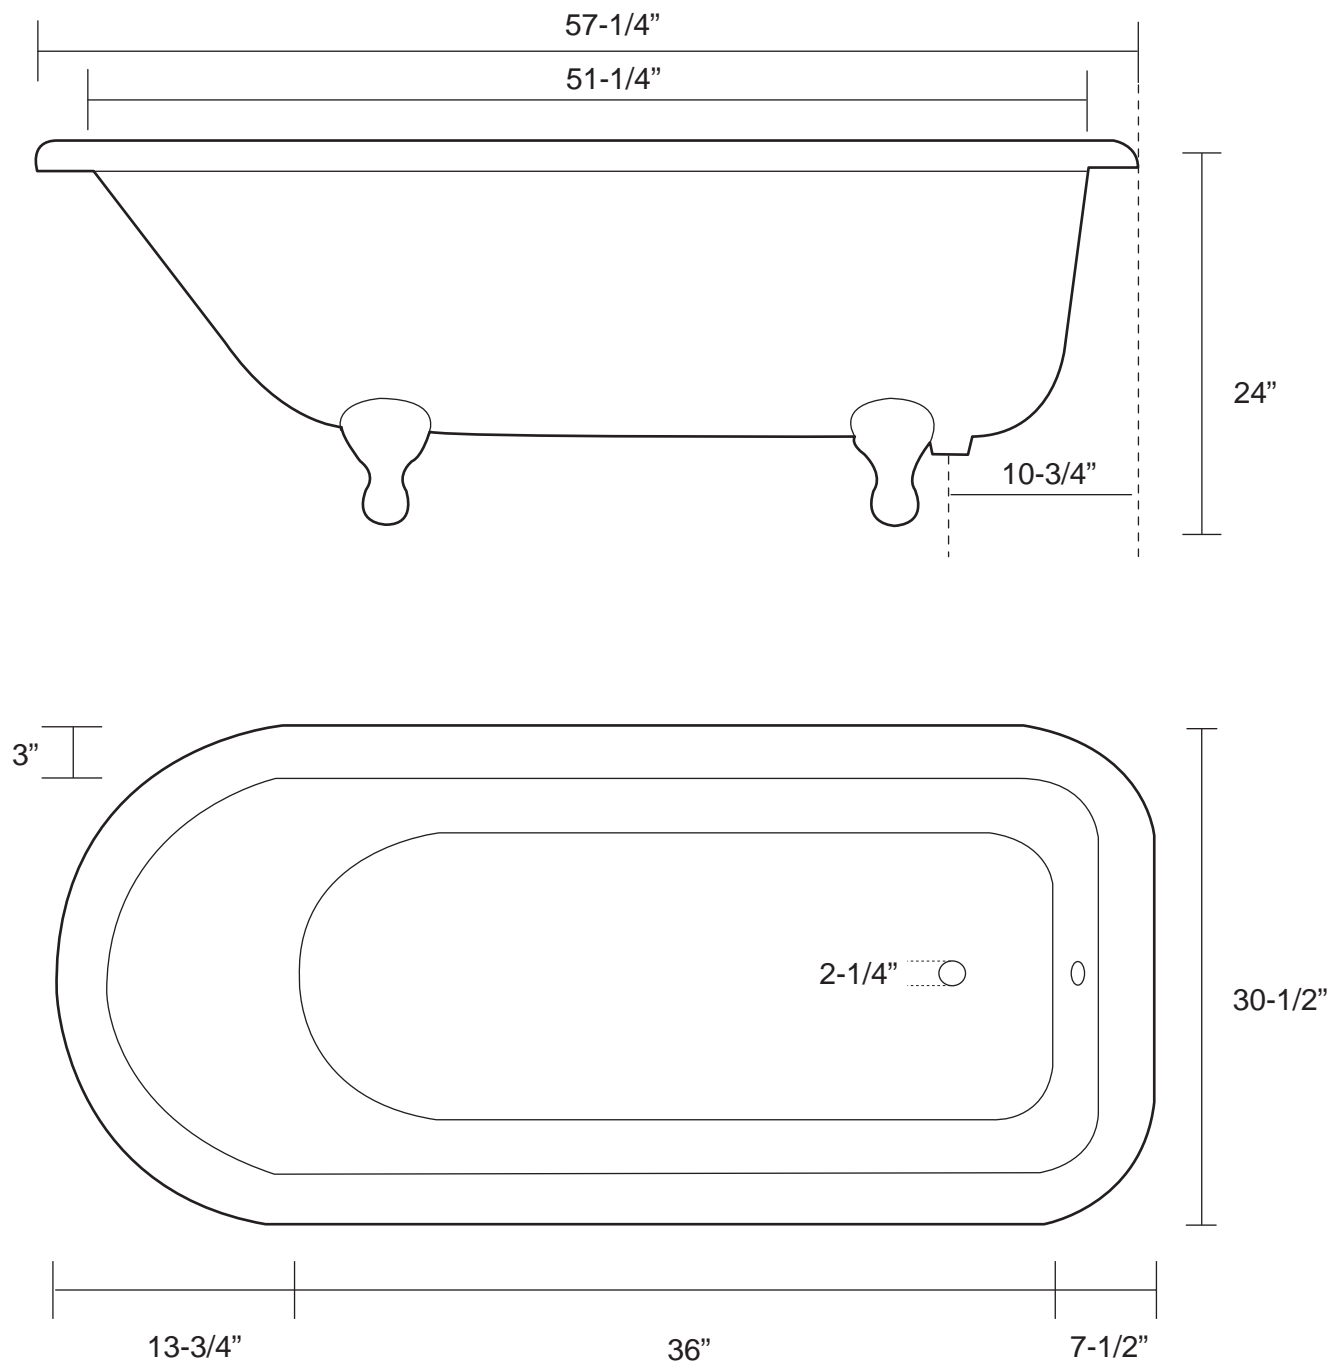

57" Janelle Cast Iron Rolled Rim Tub on Feet

Tub Dimensions: 57-1/4" L x 30-1/2" W x 24" H

Tub Water Capacity: 45 gallons

Tub Weight Uncrated: 246 lbs. Tub Weight Crated: 426 lbs.

Tub is 18" deep at drain.

Overflow hole diameter is 1-1/2".

Water depth to overflow is 15" H (13" H for tub with wall holes.)

All measurements are approximate. Measurements may vary +/- 1/2".